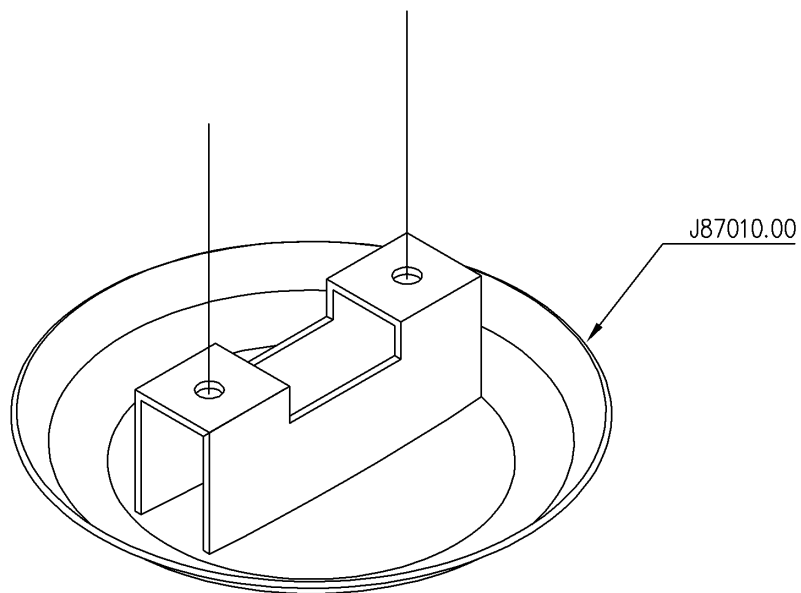

LP-TD4372

LIVRE PIECES TR/ATR 270 C3

79005001

MTG TR ASSIETTE D330