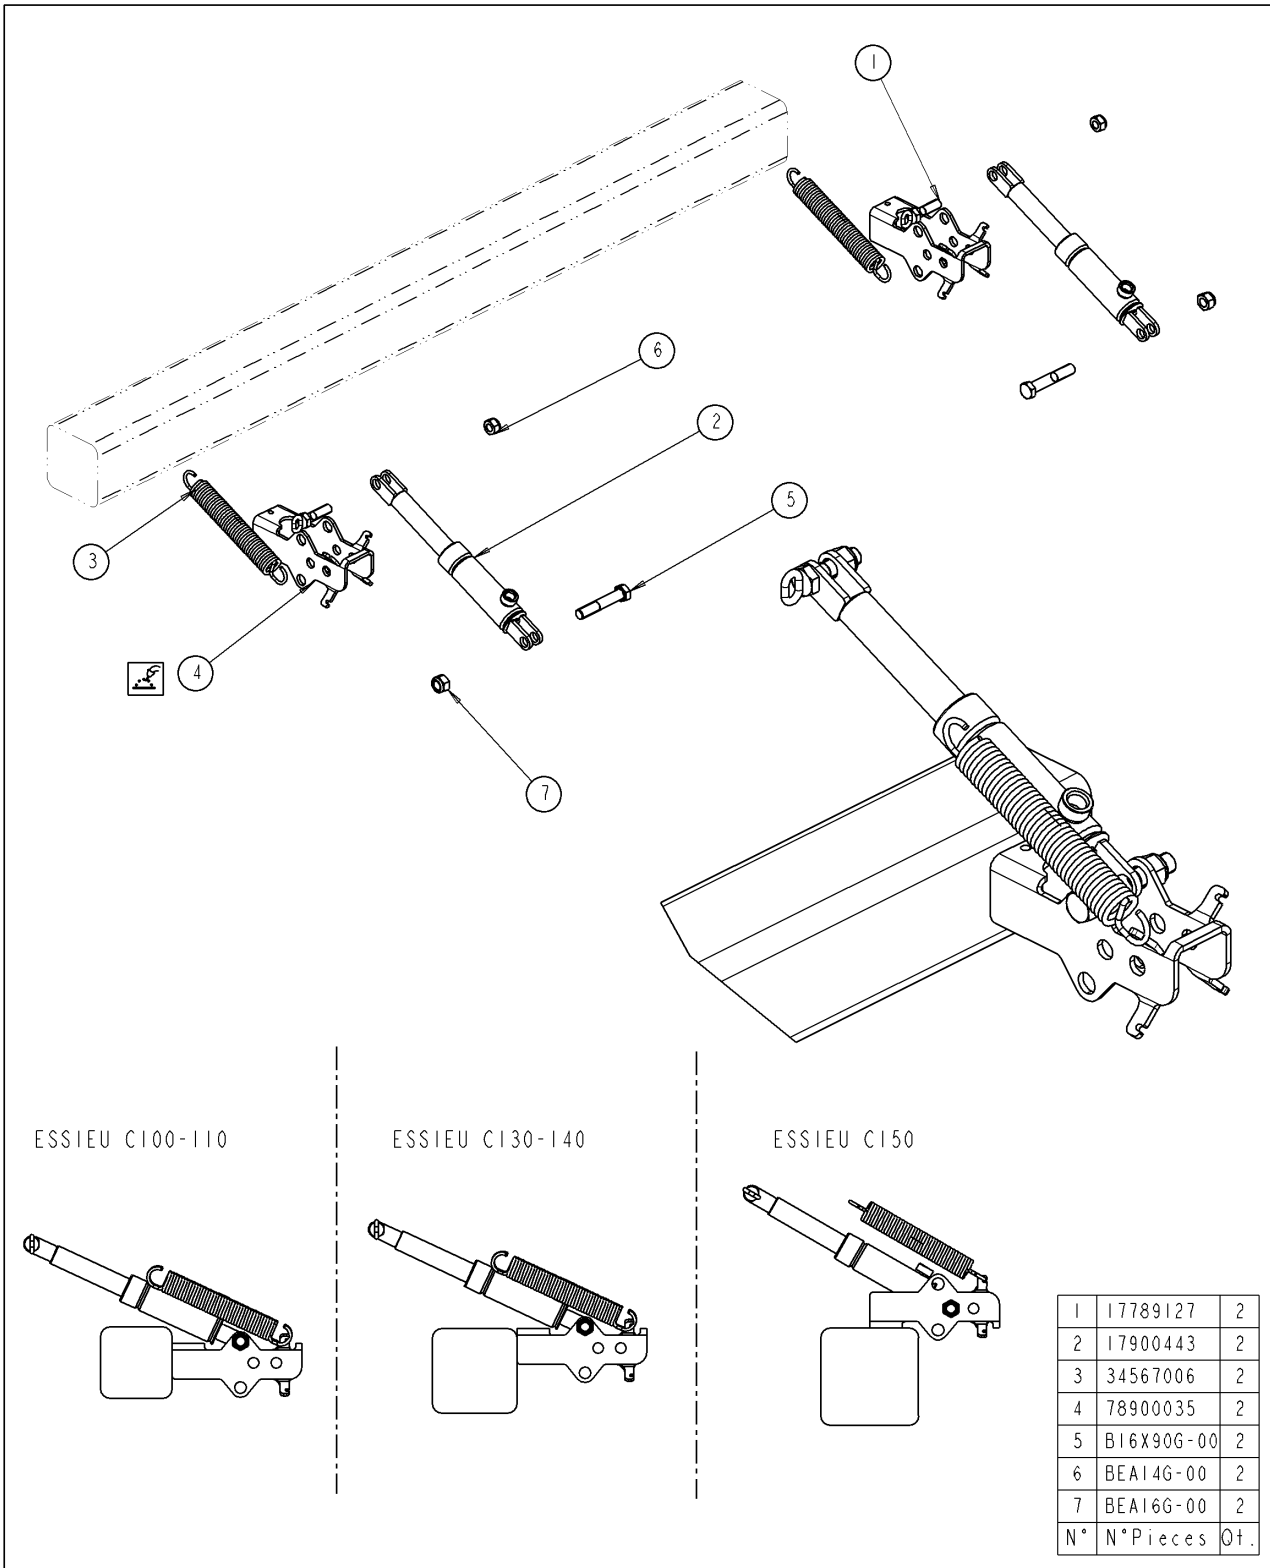

21146/084

MODULO 2 8400 ME Althaus CH

71306015

HYDR BREMSE 10B-2 ZYLINDER

HYD BRAKE AXLE 10S - 2 CYL

HYDR BREMSE 10B-2 ZYLINDER

HYDR REM AS 10G-2 CIL