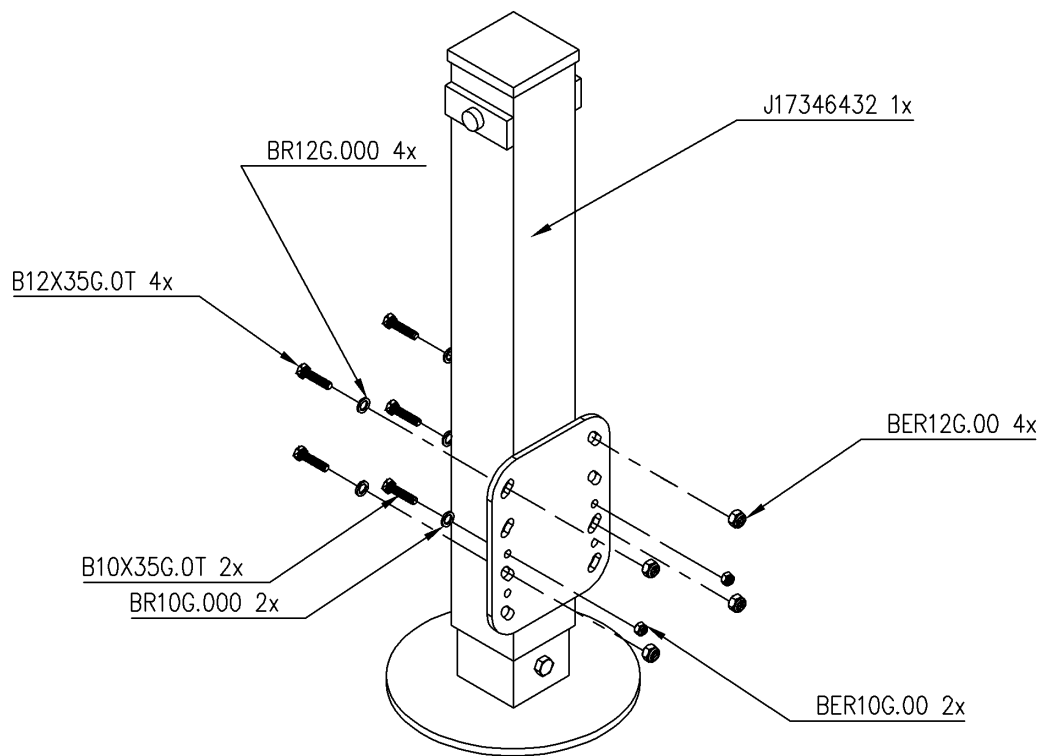

20286/180

EUROLINER 18000TRS Murray NZ

71530031

HYDRAULIC STAND TRIDEM

HYDR ST?ZFU?TRIDEM

HYDR POOT TRIDEM

SOPORTE HIDRÁULICO TRIDEM

Ets **JOSKIN** S.A. Rue de Wergifosse,39 -B 4630 SOUMAGNE Belgium
© Tous droits réservés - Alle rechten voorbehouden - Alle Rechten vorbehalten - All rights reserved