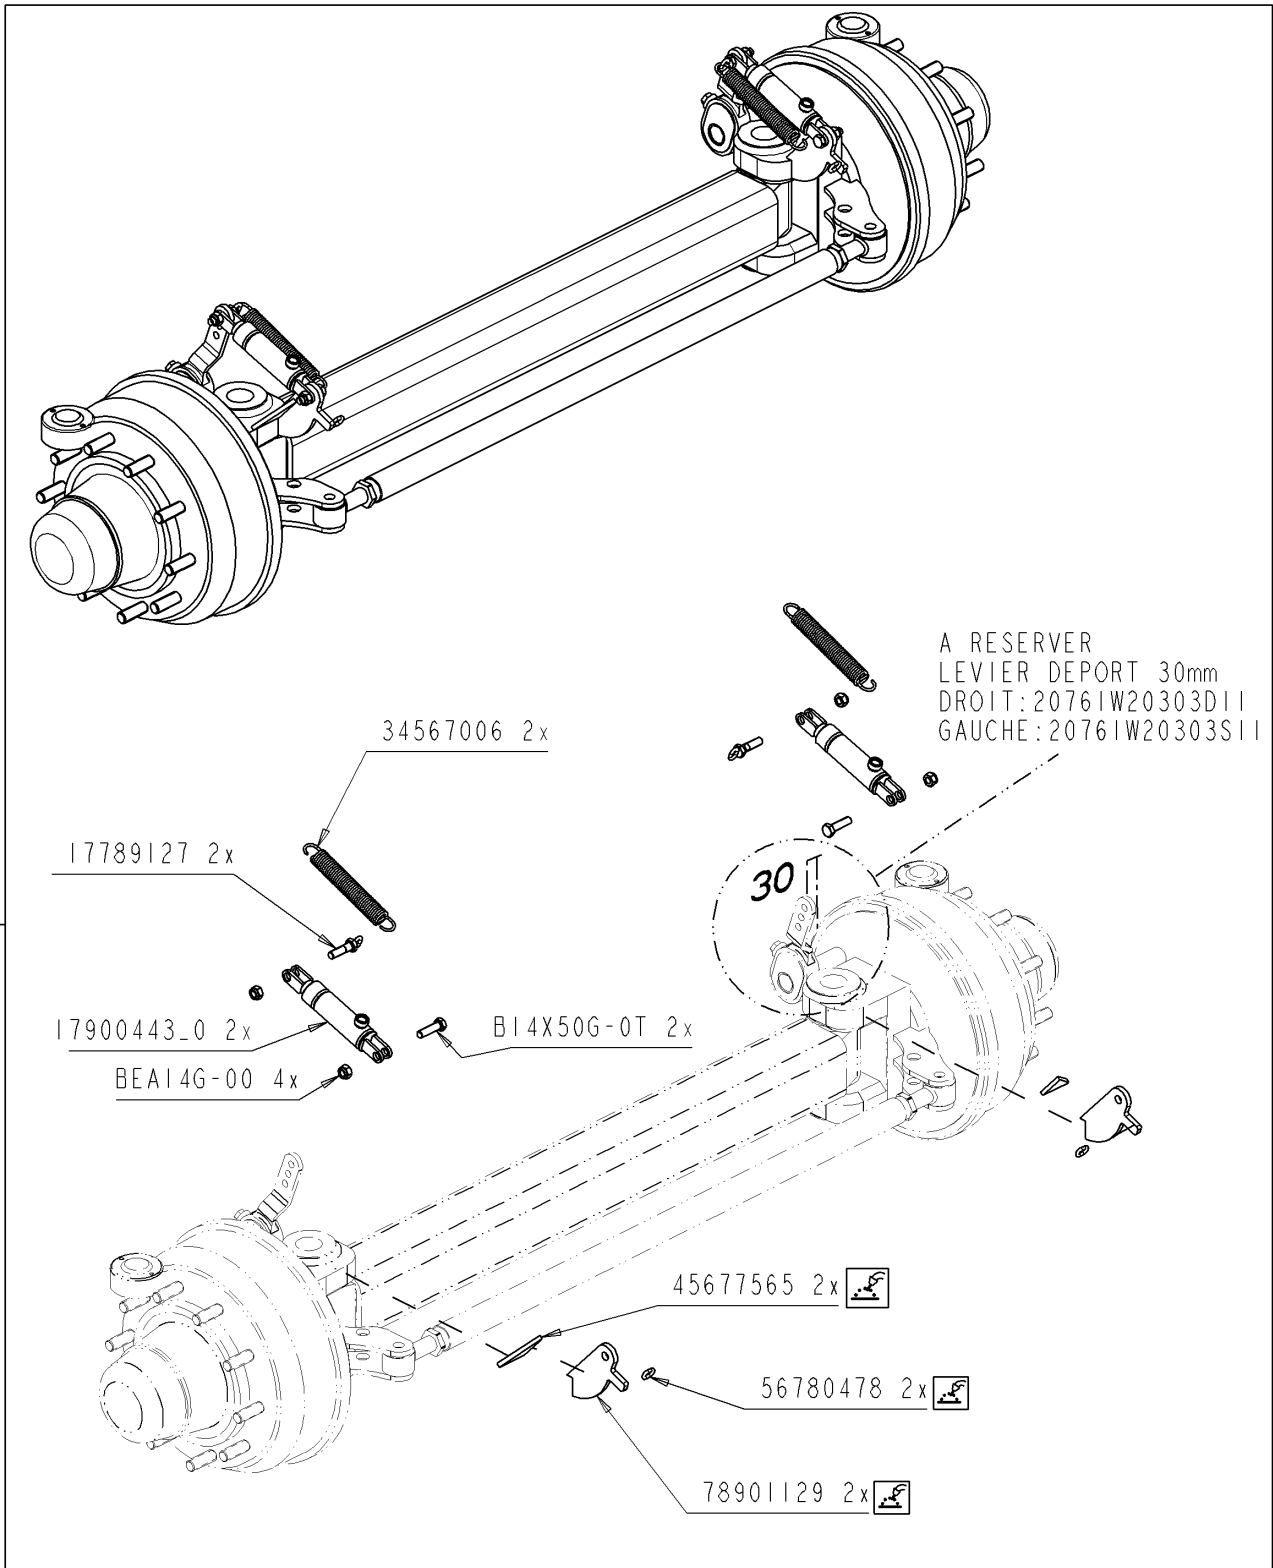

Parts schedule**20286/180****EUROLINER 18000TRS Murray NZ**

Assembly nr

71306163**HAND BR STOP S130 ADR U-BOLTS**

Article	Specification	Quantity
J17789235	BR COVER STOP ADR90-150 T2100	1
J17789236	BR COVER STOP ADR90-150 T2100	1
J14132160	U-BOLT M14X132X160 GALV AIR BR	2
BEA14G.00	SAFETY NUT M14	4
BR14G.000	FLAT WASHER D14	4