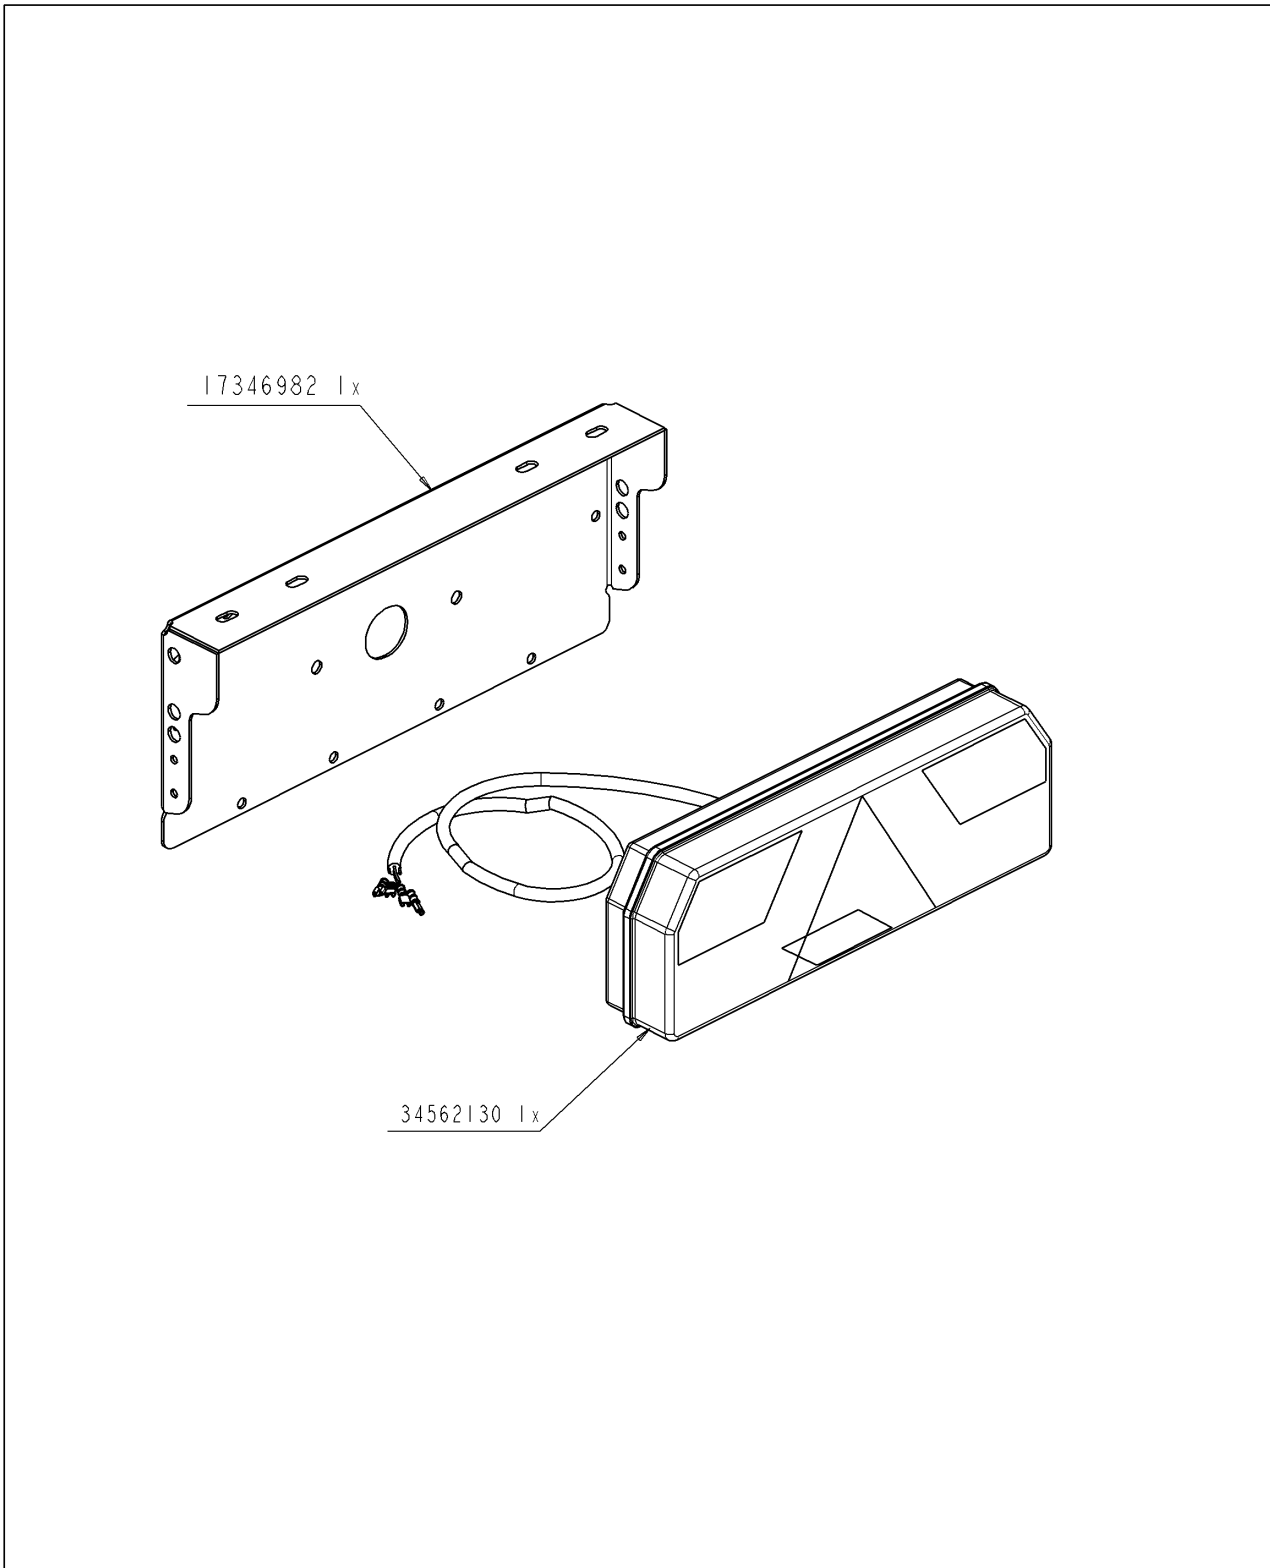

20286/180

EUROLINER 18000TRS Murray NZ

6060900258

PREMTG ECLAIRAGE 2 AMP GA

VORM BELEUCHTUNG 2 BIRN-LI

VMTG VERLICHT 2 LAMP LI

PREMTJ ILUMINACIÓN 2 FOC IZ

Ets **JOSKIN** S.A. Rue de Wergifosse,39 -B 4630 SOUMAGNE Belgium

© Tous droits réservés - Alle rechten voorbehouden - Alle Rechten vorbehalten - All rights reserved