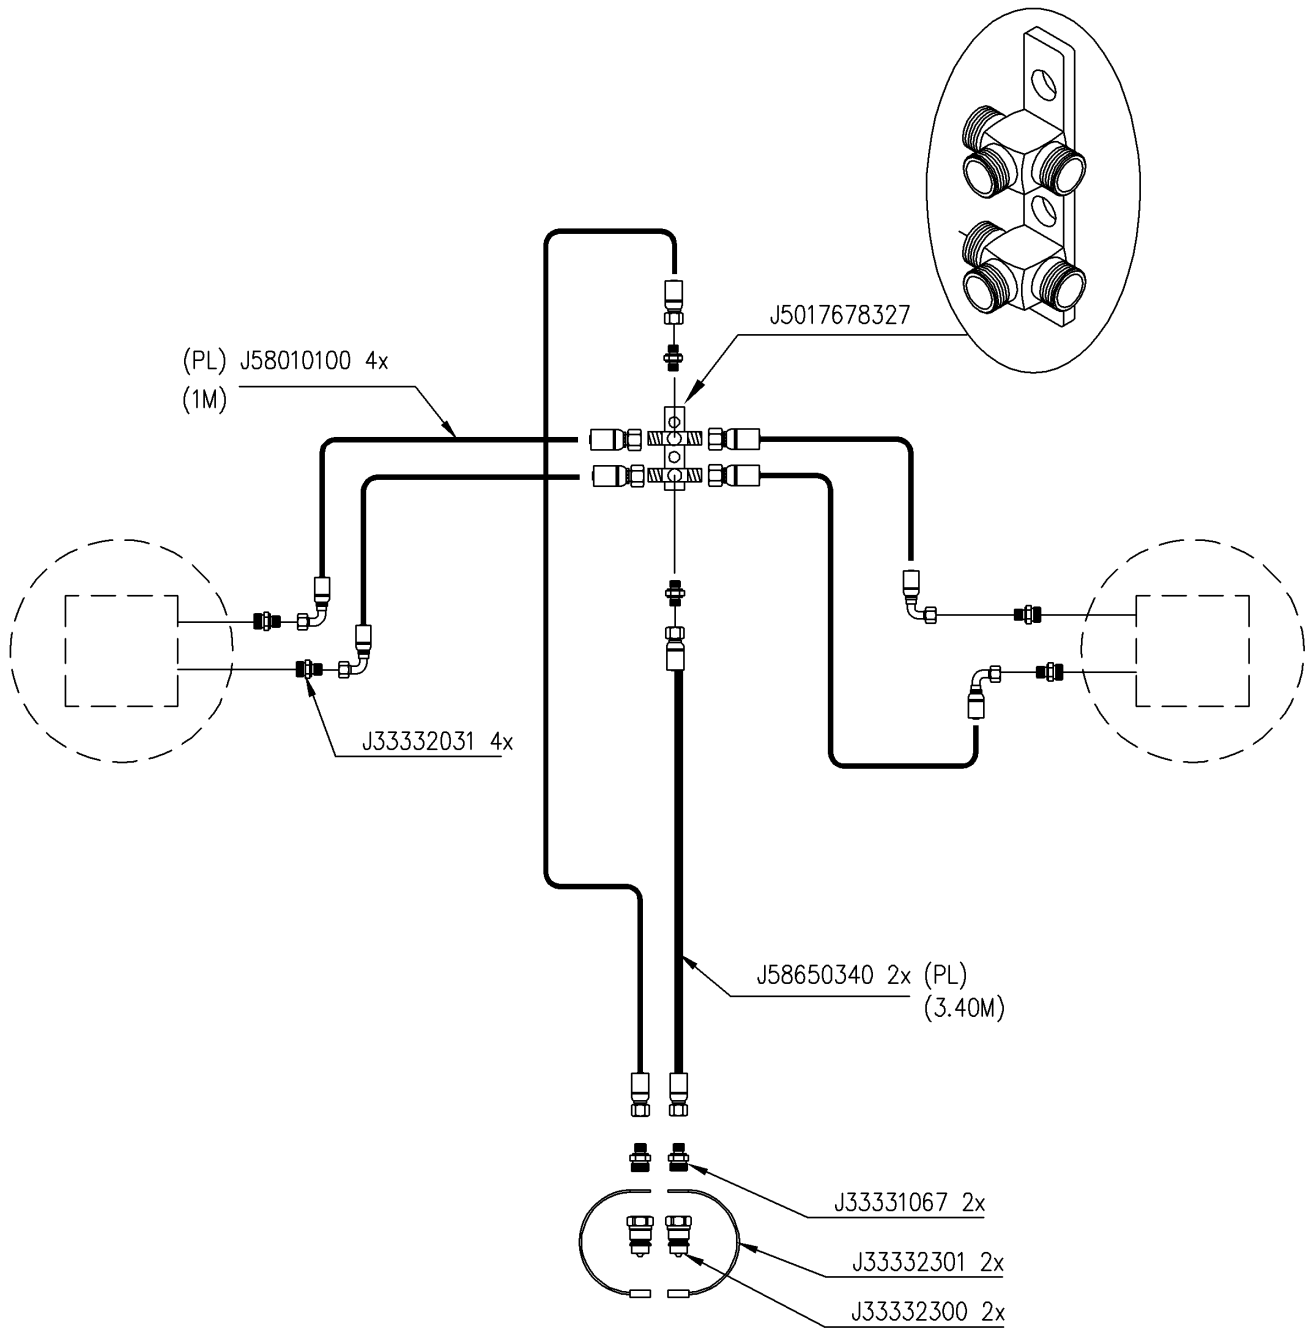

20286/180

EUROLINER 18000TRS Murray NZ

71530032

MNT DOUBLE HYDRAULIC STAND

71530035

MTG DBL HYDR POOT

MTJ HIDR DOBLE SOPORTE

Ets **JOSKIN** S.A. Rue de Wergifosse,39 -B 4630 SOUMAGNE Belgium
© Tous droits réservés - Alle rechten voorbehouden - Alle Rechten vorbehalten - All rights reserved