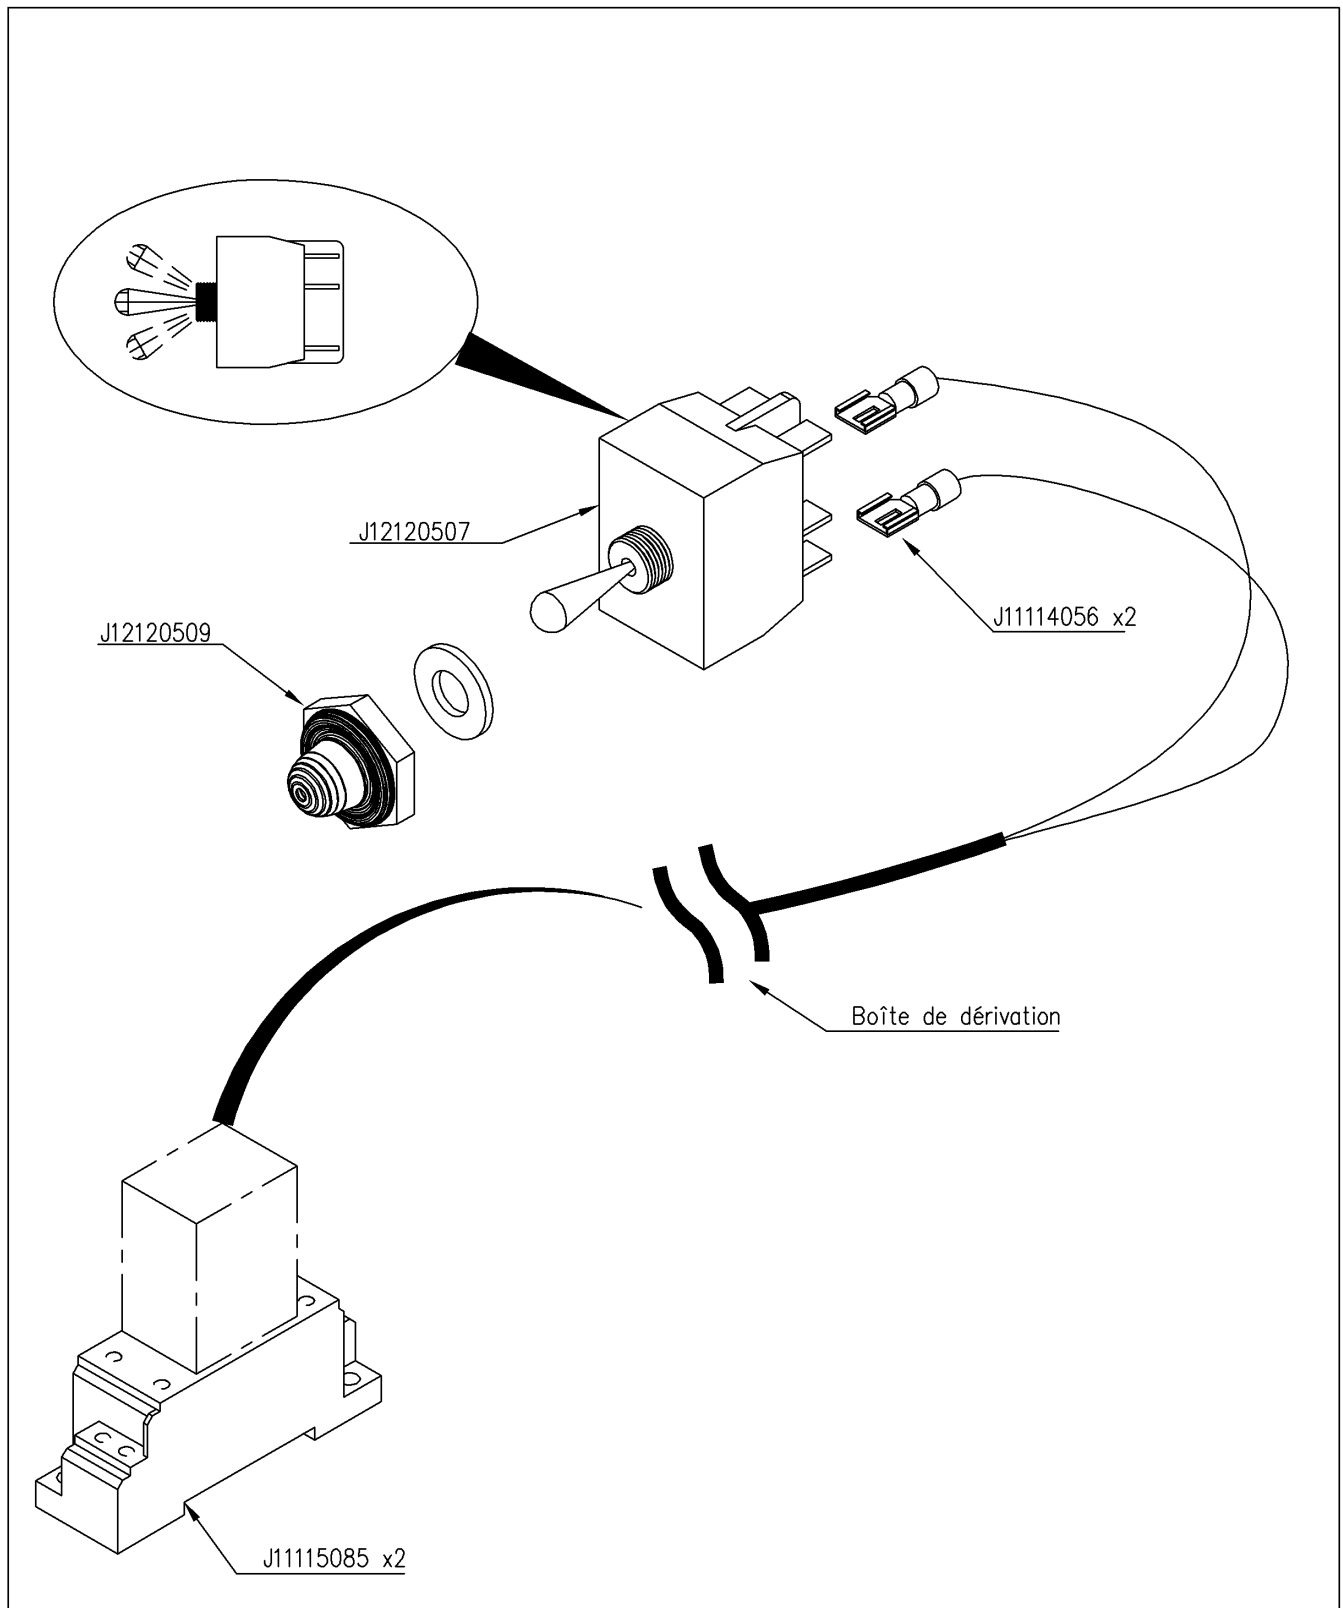

Parts schedule**20286/180****EUROLINER 18000TRS Murray NZ**

Assembly nr

71537577**SGL POST SWITCH W/O ELECTROV**

Article	Specification	Quantity
J11114056	TERMINAL TONGUE 6,3 BLUE	3
J12120598	1-POLE SWITCH	1
J11114257	FLAT CABLE 2X0.75MM2	2
J12120509	Cap + seal	1
J11114655	GREEN LED 9MM 12V SL09R63512V	1