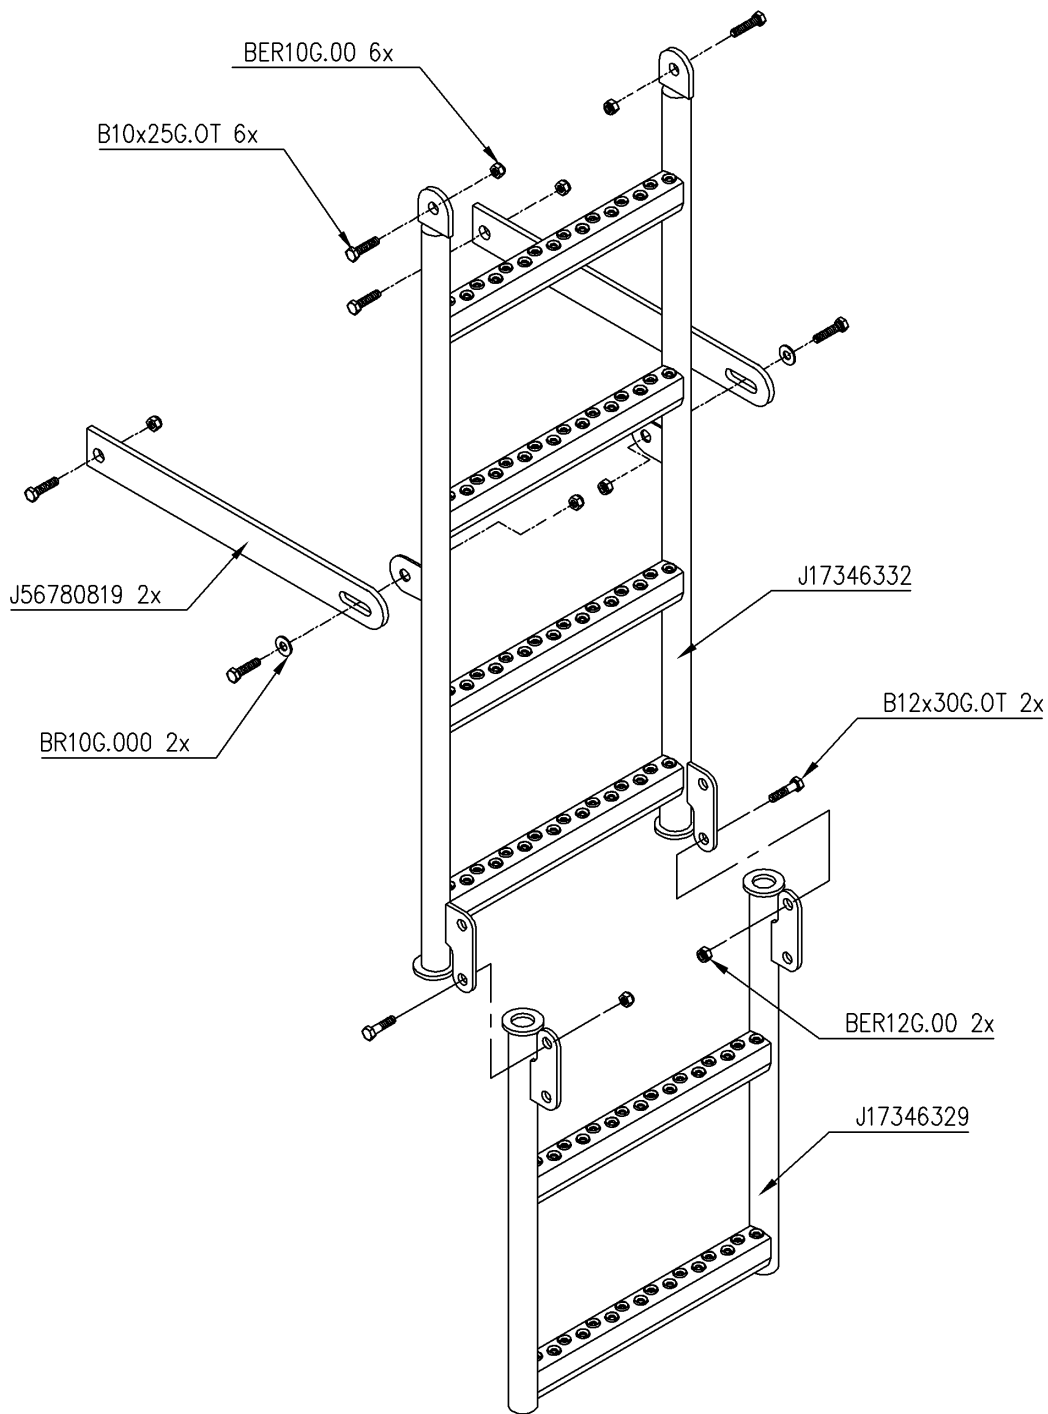

Parts schedule**20286/180****EUROLINER 18000TRS Murray NZ**

Assembly nr

71507007**OUT LADDER + 5 RUNGS**

Article	Specification	Quantity
B10X25G.0T	BOLT M10X25	4
B10X30G.0T	BOLT M10X30	2
J17346327	FOLDING LADDER	1
J56786243	PIN-LOCKED SPINDLE D12X27MM	1
J22220151	CLIPS COTTER D4.5	1
BEA12G.00	SAFETY NUT M12	2
J17346496	...ALLONGE 5 ECHELLONS RABATTABL	1
BEA10G.00	SAFETY NUT M10	4