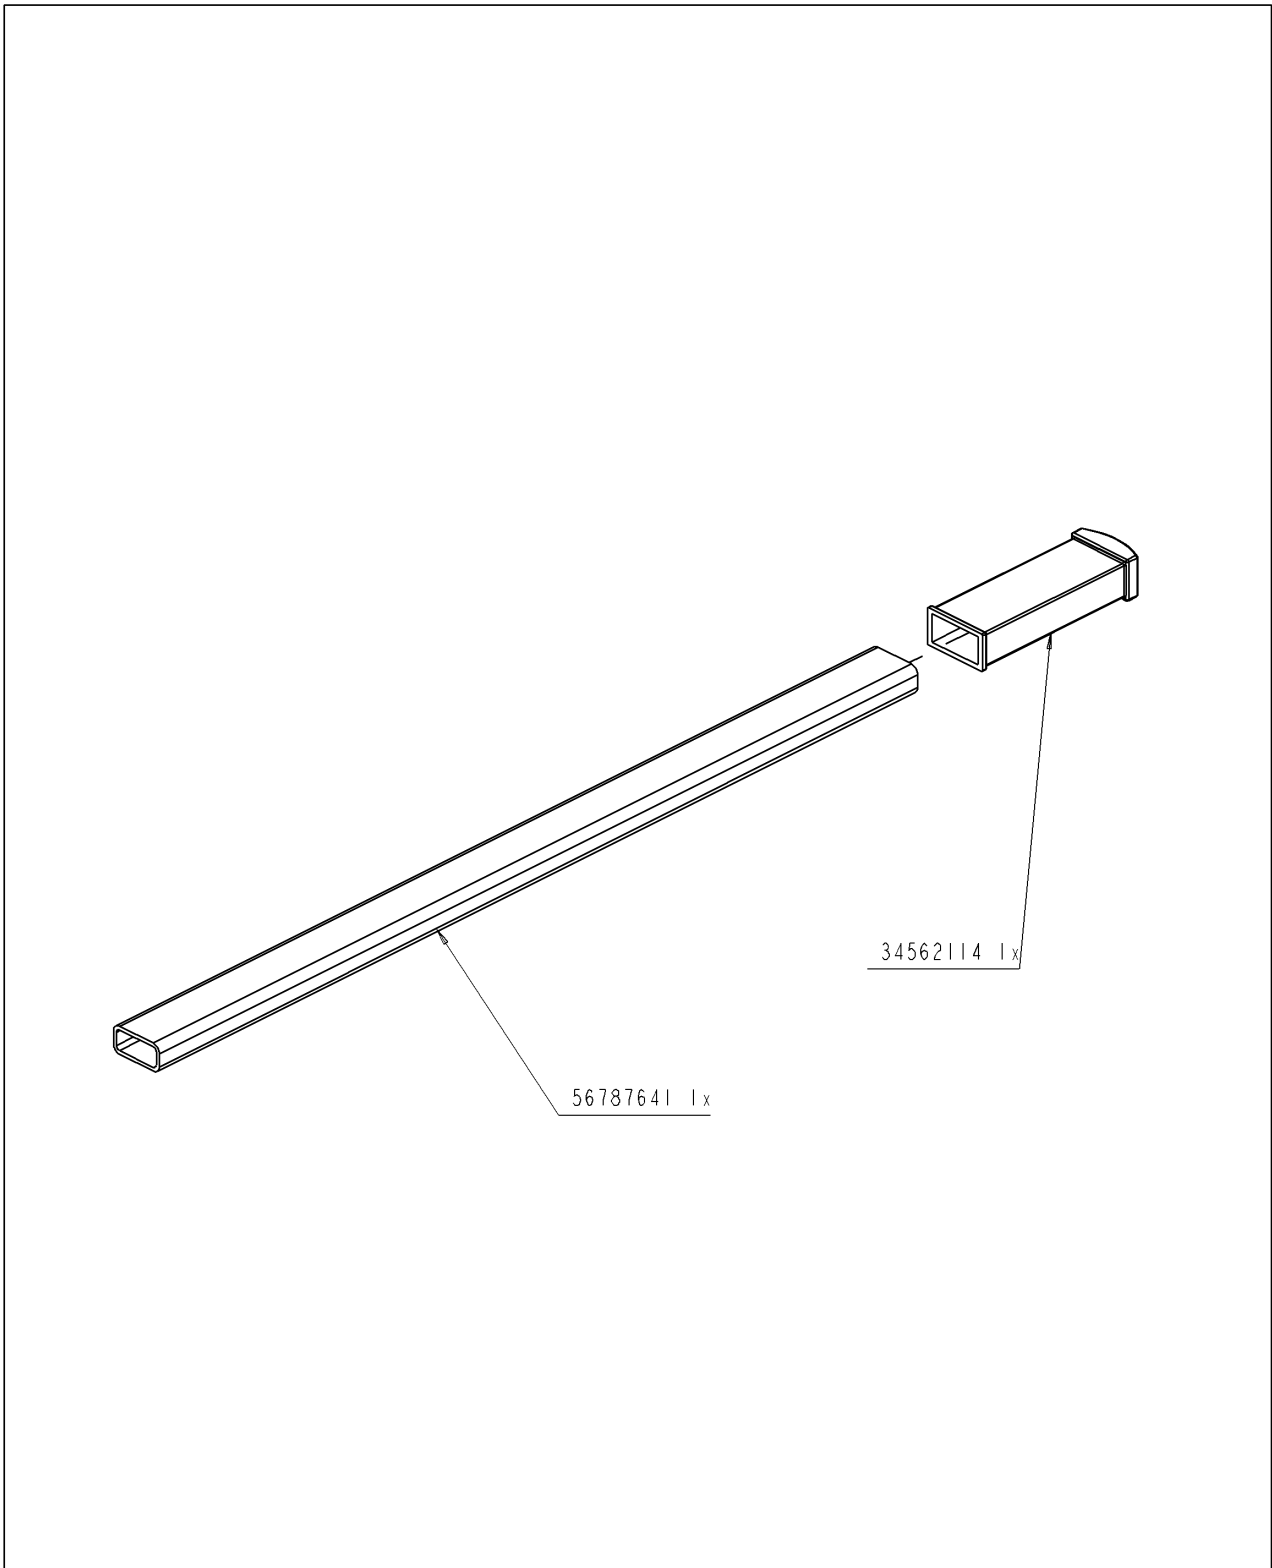

20286/180	EUROLINER 18000TRS Murray NZ	
6060900202	(FR)	LEVIER POMPE MAIN
	(FR)	HEBEL HANDPUMPE
	(NL)	HENDEL HANDPOMP
	(PL)	PALANCA BOMBA MANO

Ets **JOSKIN** S.A. Rue de Wergifosse,39 -B 4630 SOUMAGNE Belgium
© Tous droits réservés - Alle rechten voorbehouden - Alle Rechten vorbehalten - All rights reserved