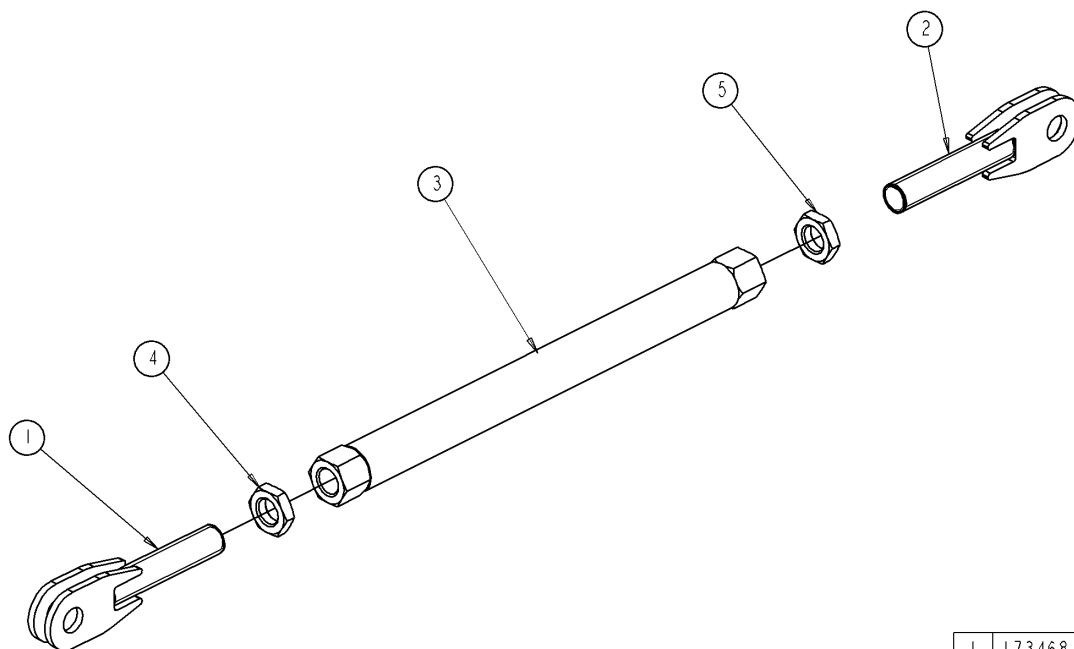

Parts schedule

20286/180

EUROLINER 18000TRS Murray NZ

Assembly nr

6060450066

...PRESSION SU HYD REMISE NIV AUT

Article	Specification	Quantity
BA06X20G.	ALLEN HEAD CAP SCREW M6X20	8
J33332420	VALVE 3/2 12VDC 3/8" 25L/MN	1
J33332151	MALE SCREW COUPLING M12L R3/8"	1
J33332022	INVERTED AND ADJUSTABLE 3-WAY CONNECTION 12L	1
J33332020	Adjustable smooth elbow 12L	1
J58010050	HOSEPIPE 3/8" 0m50 3057(90°)-2220	1
J33332027	FEMALE COUPLING 12L R3/8"	2
J12120182	Brakes pellet 1,2 mm	2
J58901500	...TUBE HYDR RIG d12 1500MM	2
J33332144	USED CUTTING RING 12L/S	2
J33334215	EQUAL TEE	4
J58931700	...TUBE HYDR RIG d25 1700mm	2
J58810080	HYDR FLEX PIPE 800MM	2
J58010080	HOSEPIPE 3/8" 1m00 3057(90d)-2220	1
J33332151	MALE SCREW COUPLING M12L R3/8"	2
J33332295	COLLAR 12MM	8
J33332189	M 6	8
BA06X30G.	..VIS ALLEN TETE CYLINDR. 6X30 DIN912 ZINGUE	8
J33334220	FITTING PAIR 1/2 COLL.PP/C4 25 MM	8
J33332189	M 6	8
J58010150	Hydraulic pipe with couplings	2
J58931700	...TUBE HYDR RIG d25 1700mm	2
J60910652	...PRE-MTG CLAPET NIV AUTO SU HYD	2
J58010080	HOSEPIPE 3/8" 1m00 3057(90d)-2220	2
J33332276	NUT 12S	2
J33334221	REDUC ADAPTER DKO	2
J58830100	HYDR FLEX PIPE 1000MM 3090-4113	4
J33332036	COUPLING DEVICE R3/4" R3/4"	6