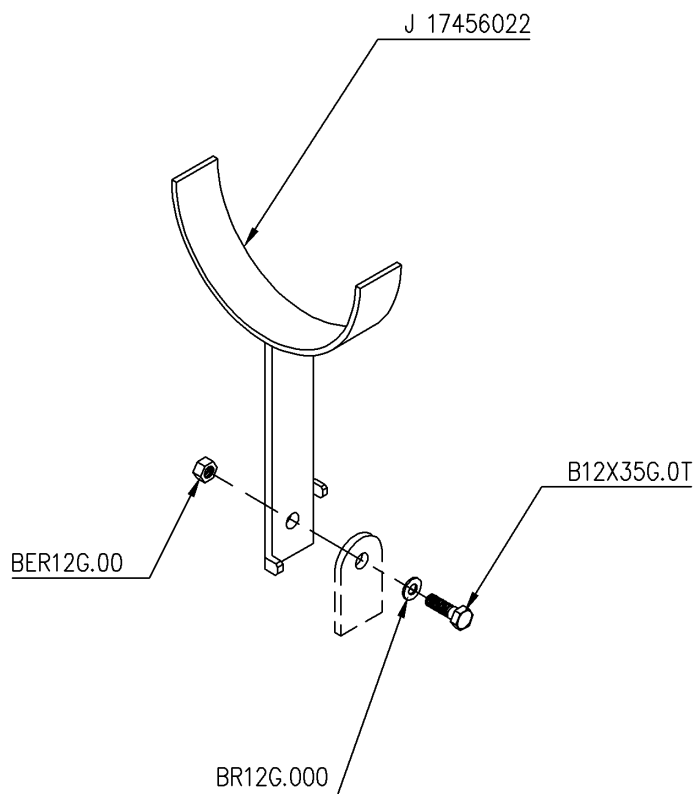

Parts schedule**20286/180****EUROLINER 18000TRS Murray NZ**

Assembly nr

71548020**PUMP STAND GARDA ME GALVA**

Article	Specification	Quantity
B12X30G.0T	BOLT M12X30	14
BR12G.000	FLAT WASHER D12	28
BEA12G.00	SAFETY NUT M12	14
B16X40G.0T	BOLT M16X40	2
BR16G.000	FLAT WASHER D16	4
BEA16G.00	SAFETY NUT M16	2
J78910920	...SUPPORT POMPE WPT-SE BOUL TIM	1