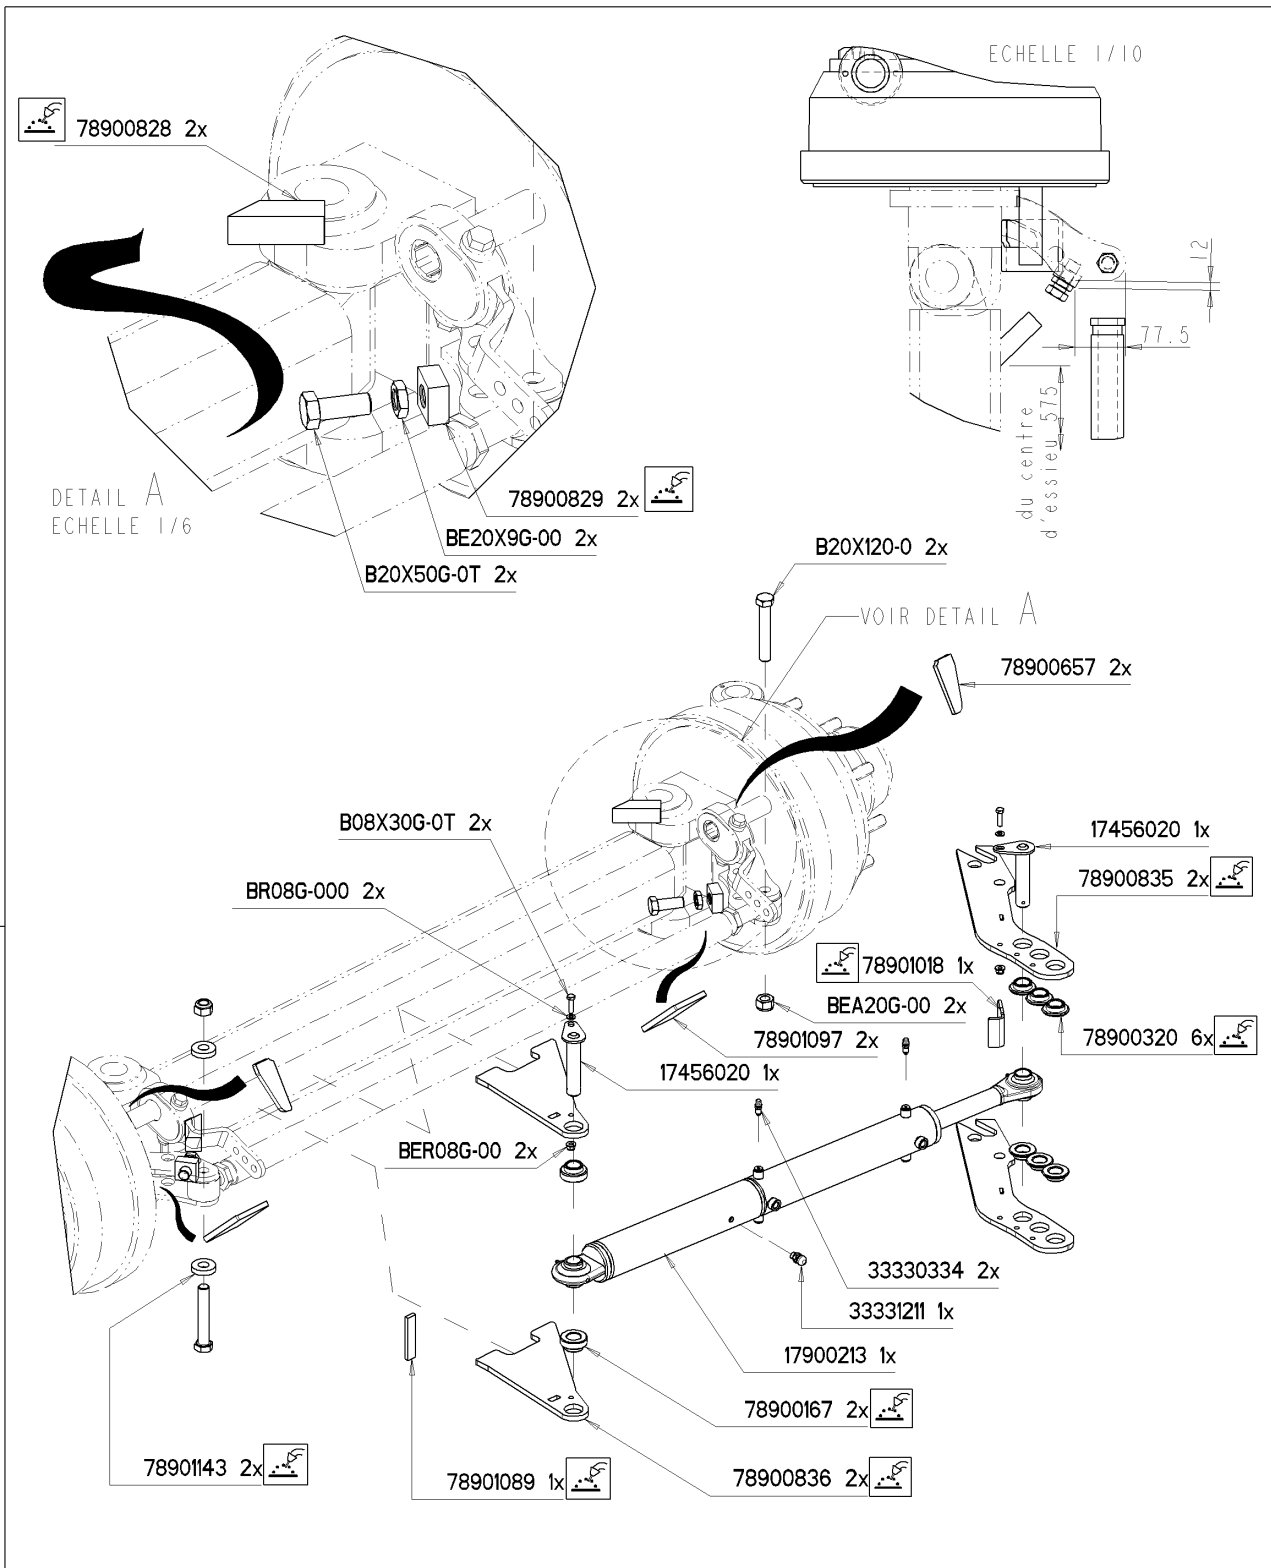

20286/180

EUROLINER 18000TRS Murray NZ

71307054

SELF STEER BG S130-140 ADR CP

DIR FORCE BG C130-140 ADR PC - PIVOT CENTRAL

LENKACHSE BG V130-140 ADR ZD

GEDW STUUR BG D130-140 ADR CS

Ets **JOSKIN** S.A. Rue de Wergifosse,39 -B 4630 SOUMAGNE Belgium
© Tous droits réservés - Alle rechten voorbehouden - Alle Rechten vorbehalten - All rights reserved