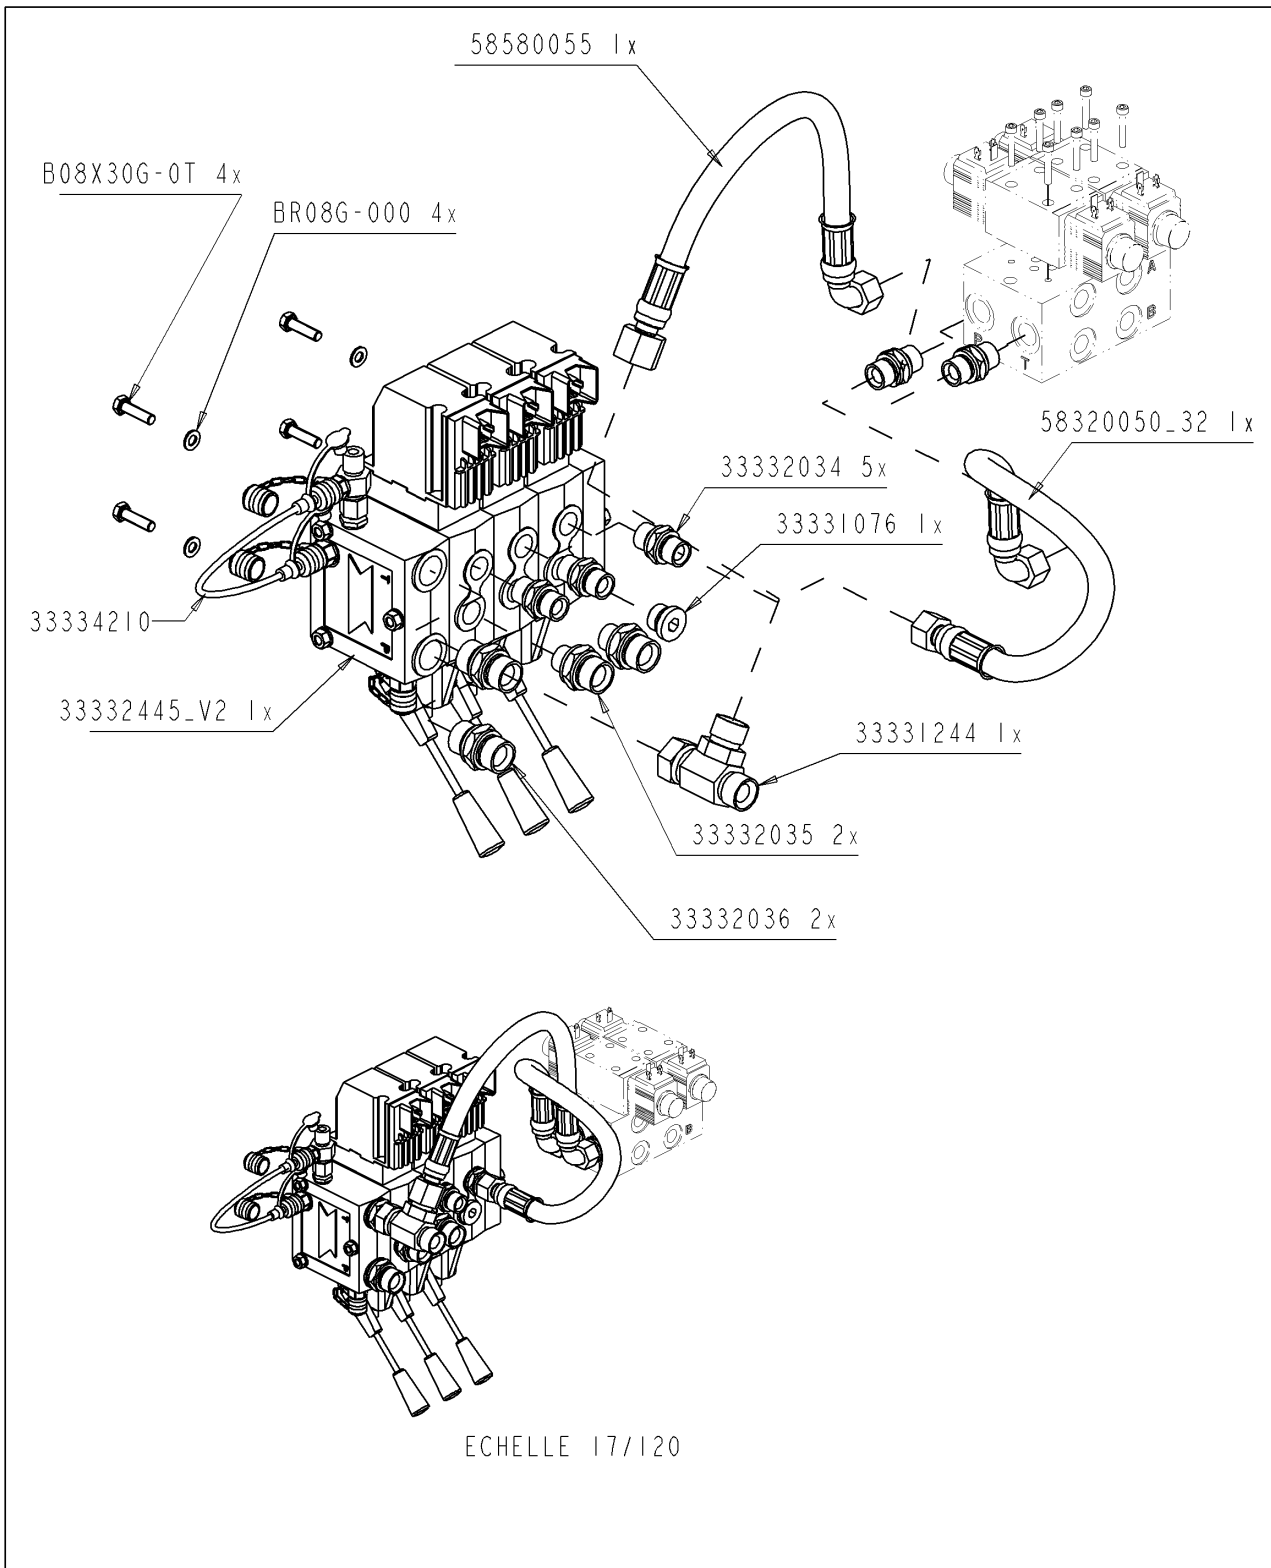

Parts schedule

20286/180 **EUROLINER 18000TRS Murray NZ**
Assembly nr **71537216** **BASE 2xNG6**

Article	Specification	Quantity
J33335006	DISTRIBUTOR NG6 4/3	2
J33335011	VALVE MPC-02-W-50 S5431 JBE	2
J33335112	BASE NG6-2	1
B08X16G.RF	...RONDELLE FREIN M8X16 TENSILOCK	4
J33331076	Cap R1/2"	2
J22220125	COPPER SEAL 16X22X1.5 3/8"	4
J33332151	MALE SCREW COUPLING M12L R3/8"	4
BA05X85G.	ALLEN HEAD CAP SCREW M5X85	8