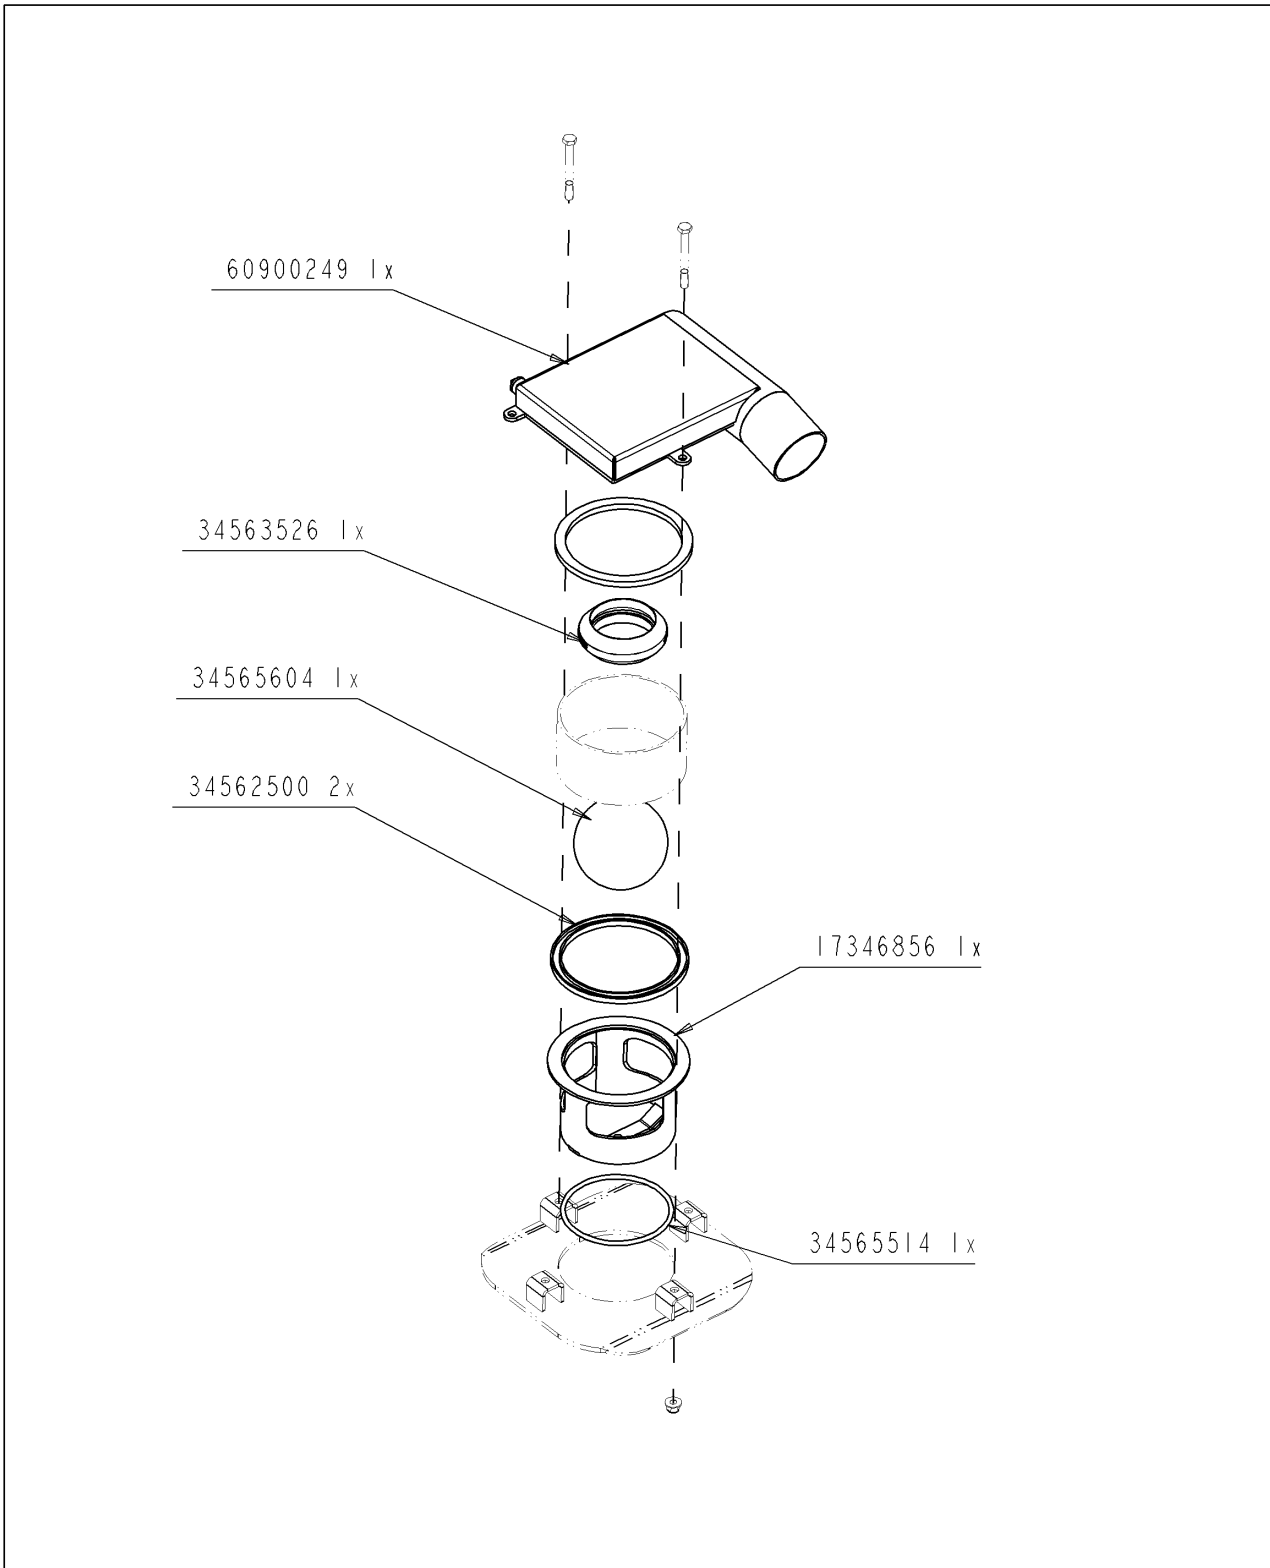

20286/180

EUROLINER 18000TRS Murray NZ

71410048

MNT LOW SEC 100 BALL

MTG UNT SICH 100 KUGEL

MTG LAGE BEVEIL 100 BOL

MTJ SEGURIDAD BAJA 100 BOLA

Ets **JOSKIN** S.A. Rue de Wergifosse,39 -B 4630 SOUMAGNE Belgium

© Tous droits réservés - Alle rechten voorbehouden - Alle Rechten vorbehalten - All rights reserved