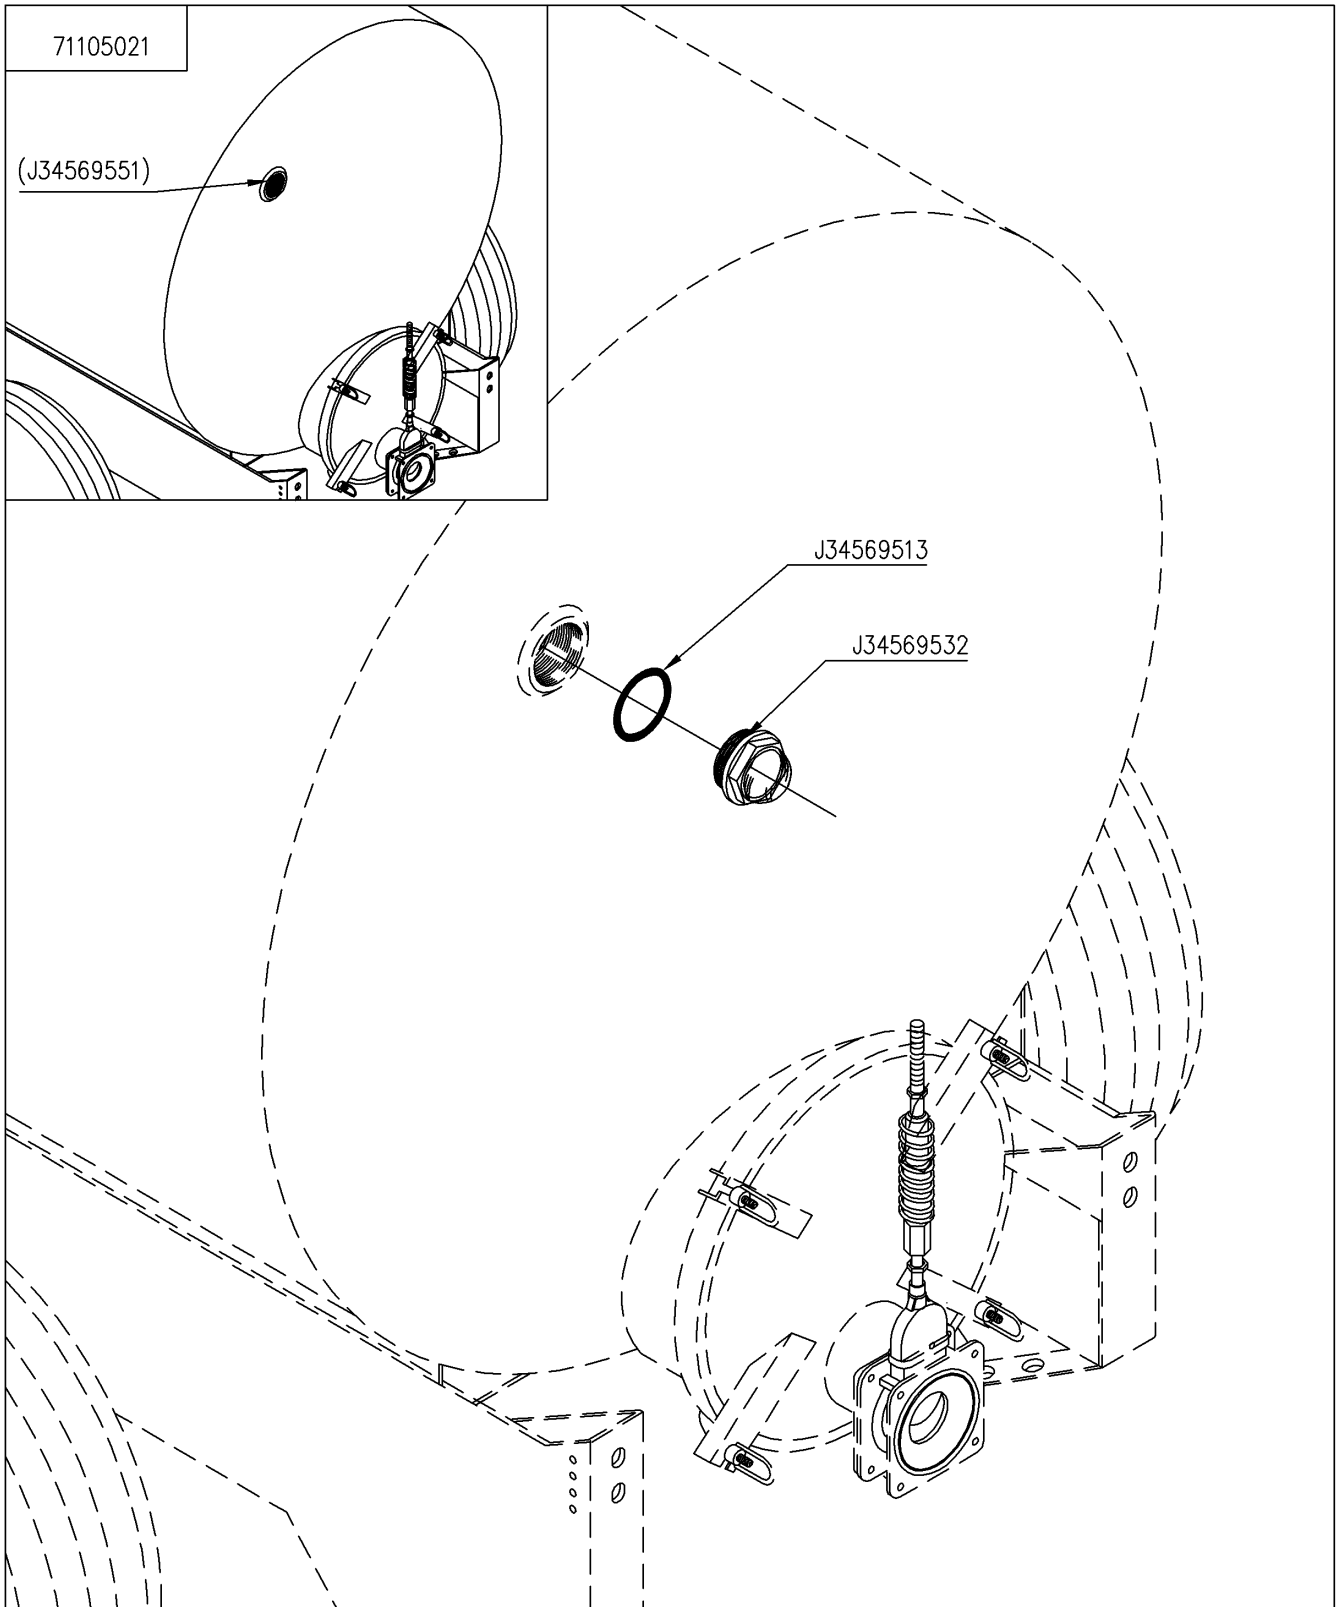

Article	Specification	Quantity
J60900255	...TURBO REMPL 8 PALIER JOINT	1
J17346750	...AXE PETIT VERIN JUMBO DB	1
J17346800	...ALLONGE BRAS ARTICULE DR TURBO	1
J17346869	..>BRAS JUMBO DB CARGO	1
J17346871	...SUPPORT SECURITE JUMBO DB CARG	1
J22220052	COTTER PIN D5X50	1
J34561011	KNEE-JOINT ITALY D200MM	1
J34568211	O-RING 8"	2
J45678940	SEAL OUTLET 8"	4
J56792131	...ATTACHE PETIT VERIN JUMBO DB	1
J17350171	...COUDE 8" 3 TUYAUX 2 BRIDES 90°	1
B12X35G.0T	BOLT M12X35	12
B14X35G.0T	BOLT M14X35	4
B14X45G.0T	BOLT M14X45	10
B14X60G.0T	..VIS 14X60 DIN 933 ZINGUE FILET TOTAL	2
B20X130G.	BOLT M20X130	1
BEA14G.00	SAFETY NUT M14	16
BEA20G.00	SAFETY NUT M20	1
BER12G.00	...ECROU M12 AUTOSERRANT DIN 6926	12
BR14G.000	FLAT WASHER D14	6
BR20G.000	FLAT WASHER D20	3