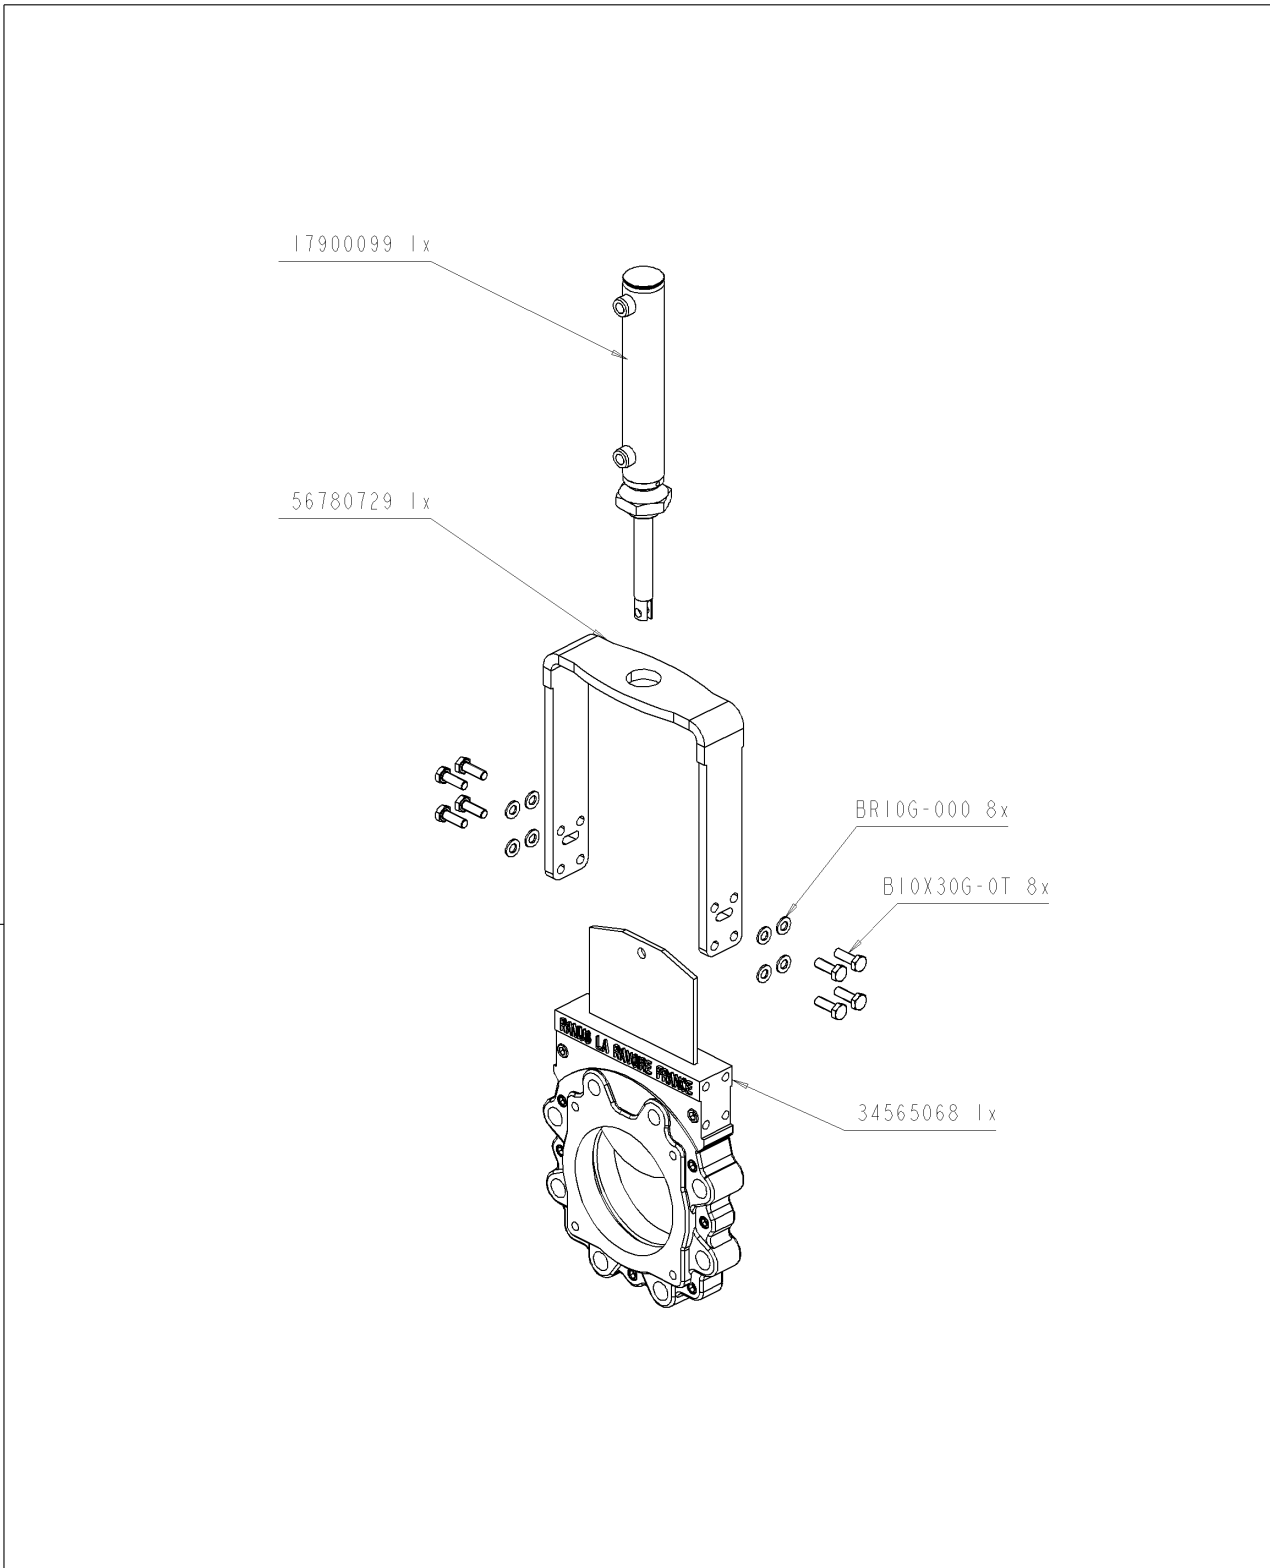

20286/180	EUROLINER 18000TRS Murray NZ	
6060900068	(GB)	6"Ø INDUSTRIAL VALVE SINGLE ACTING
	(FR)	VANNE INDUSTRIELLE D6" DOUBLE EFFET
	(D)	INDUSTRIESCHIEBER 6" E,W,
	(NL)	E.W INDUSTRIËLE AFSTLUITER D6"

Ets **JOSKIN** S.A. Rue de Wergifosse,39 -B 4630 SOUMAGNE Belgium
© Tous droits réservés - Alle rechten voorbehouden - Alle Rechten vorbehalten - All rights reserved