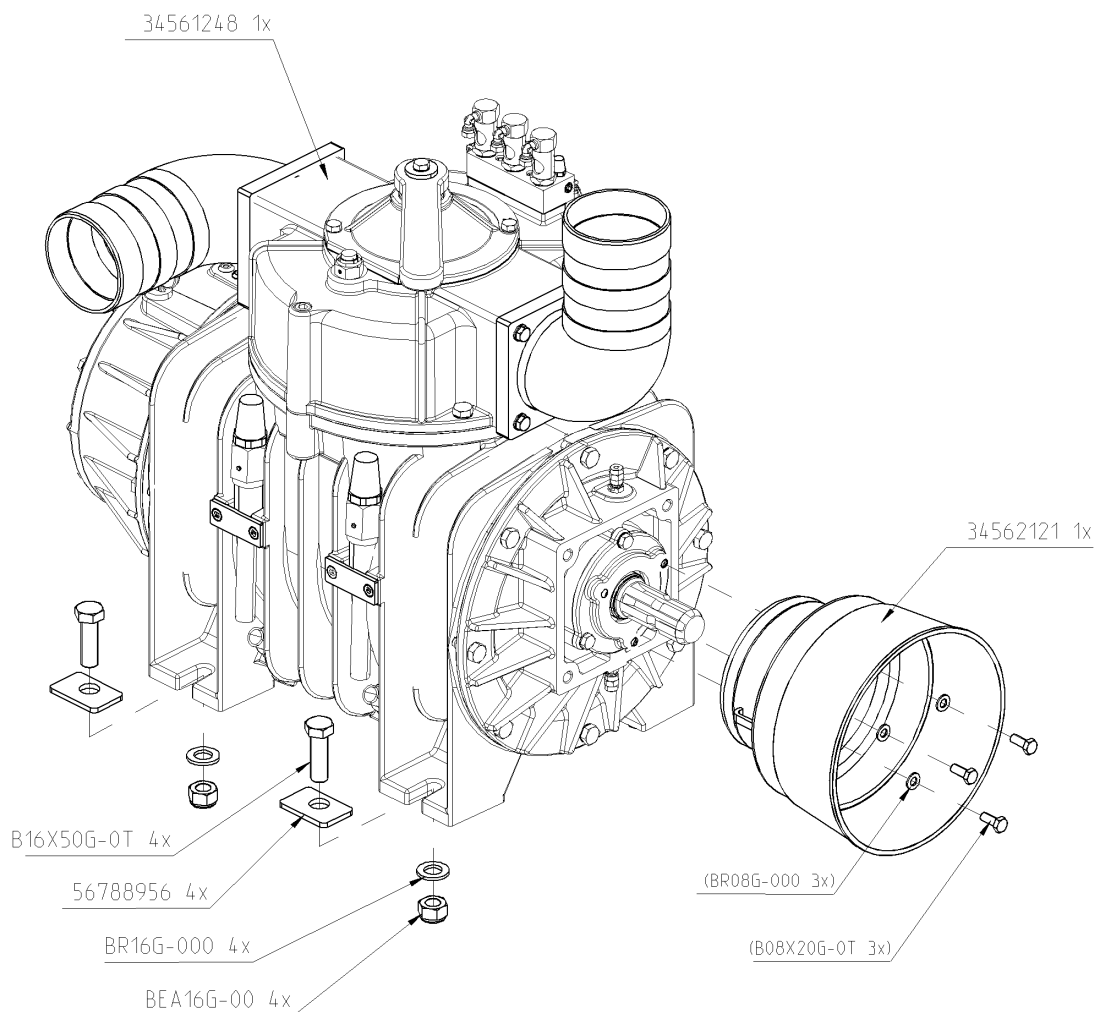

Autocollant	Description	Quantité
99994654	Oil level (Jaune)	2
99995155	Vacuomil (palette pompe)	1
99998030	Att. source de chaleur	1
99998004B	1000T/min	1

20286/180 EUROLINER 18000TRS Murray NZ

71401082		Pump PNR 142/D Ballast Port painted
		POMPE JUROP PN 142 1000T
		Pumpe PNR 142/D Ballast Port lackiert
		Pomp PNR 142/D Ballast Port geverfde

Ets **JOSKIN** S.A. Rue de Wergifosse,39 -B 4630 SOUMAGNE Belgium
© Tous droits réservés - Alle rechten voorbehouden - Alle Rechten vorbehalten - All rights reserved