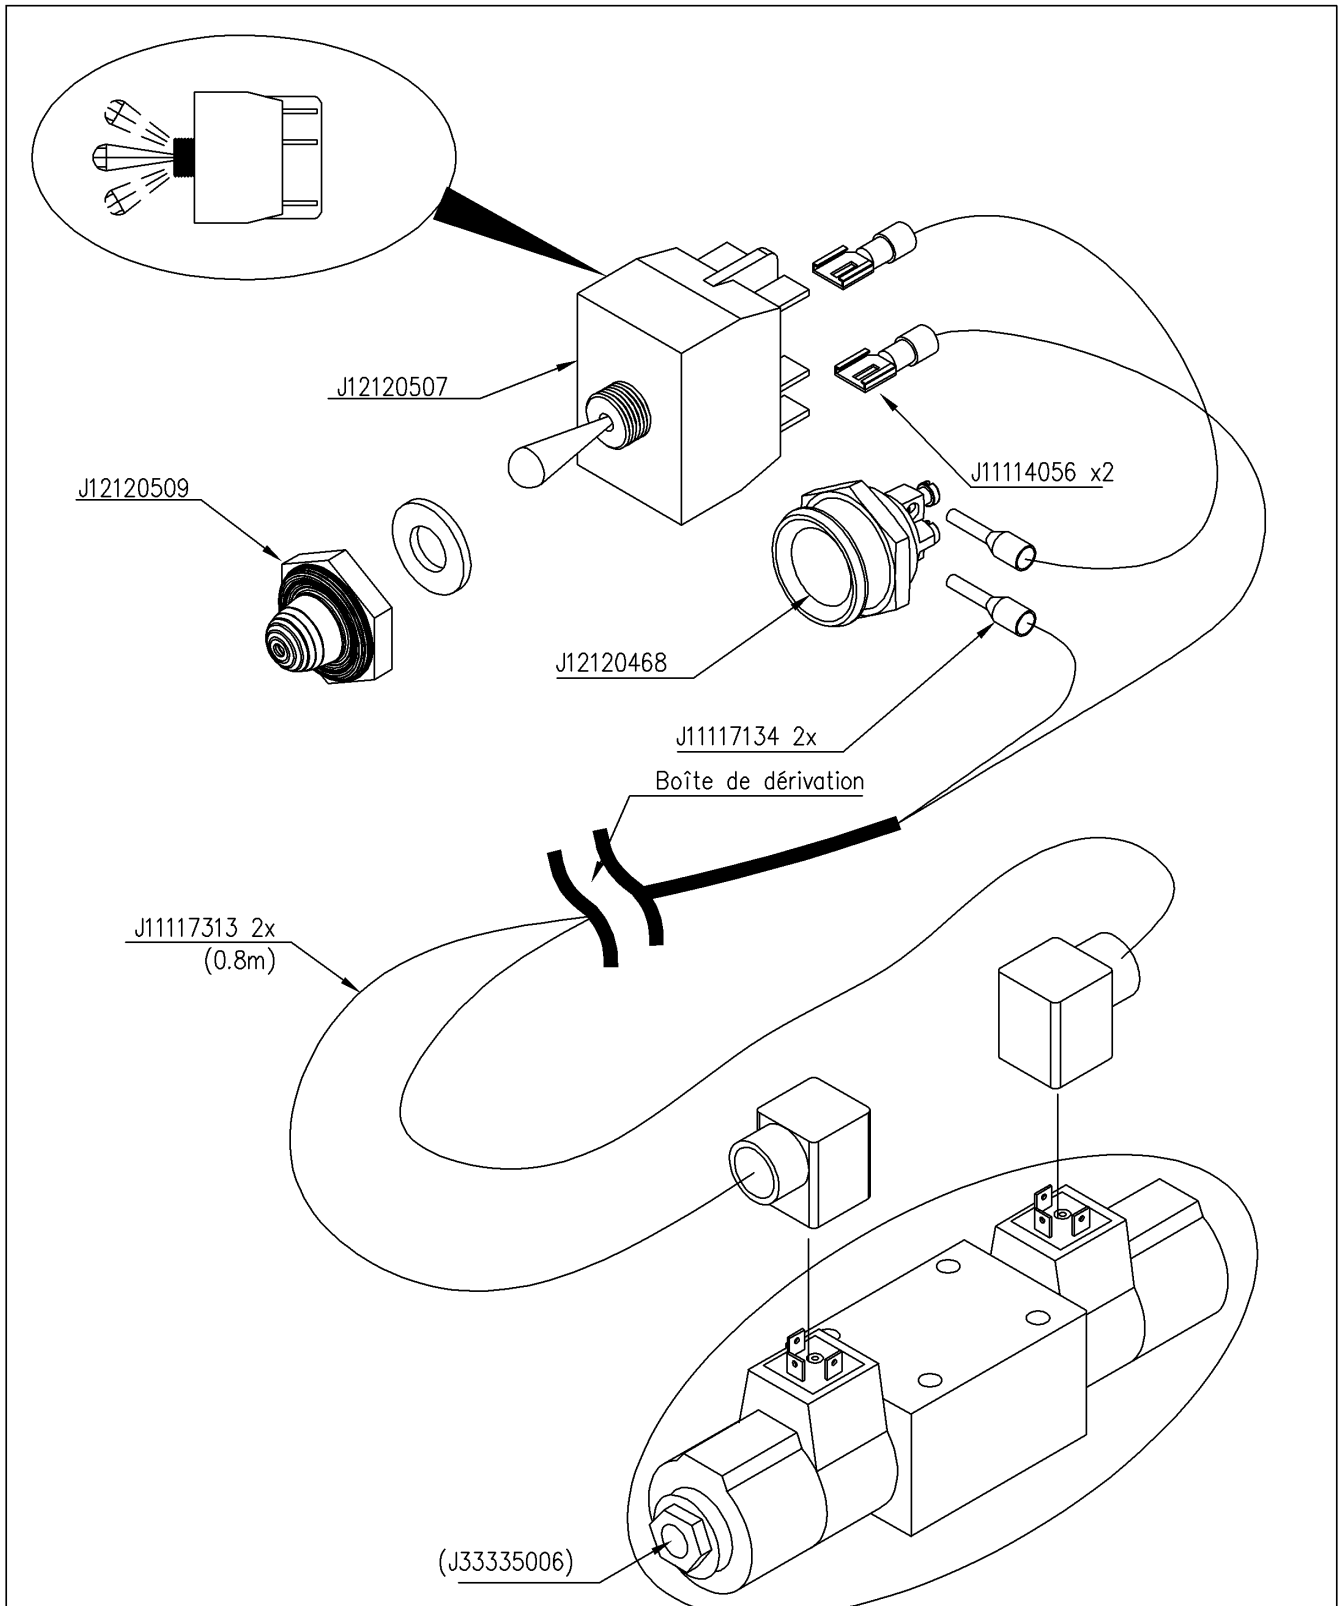

Parts schedule**20286/180****EUROLINER 18000TRS Murray NZ**

Assembly nr

71537588**GROUP ELEC SWITCH LEVELLING**

Article	Specification	Quantity
J12120507	AUTOMATIC BIPOLAR SWITCH 100 MOMO 250	1
J12120509	Cap + seal	1
J11115085	RELAY WITH BASE	2
J11114056	TERMINAL TONGUE 6,3 BLUE	2