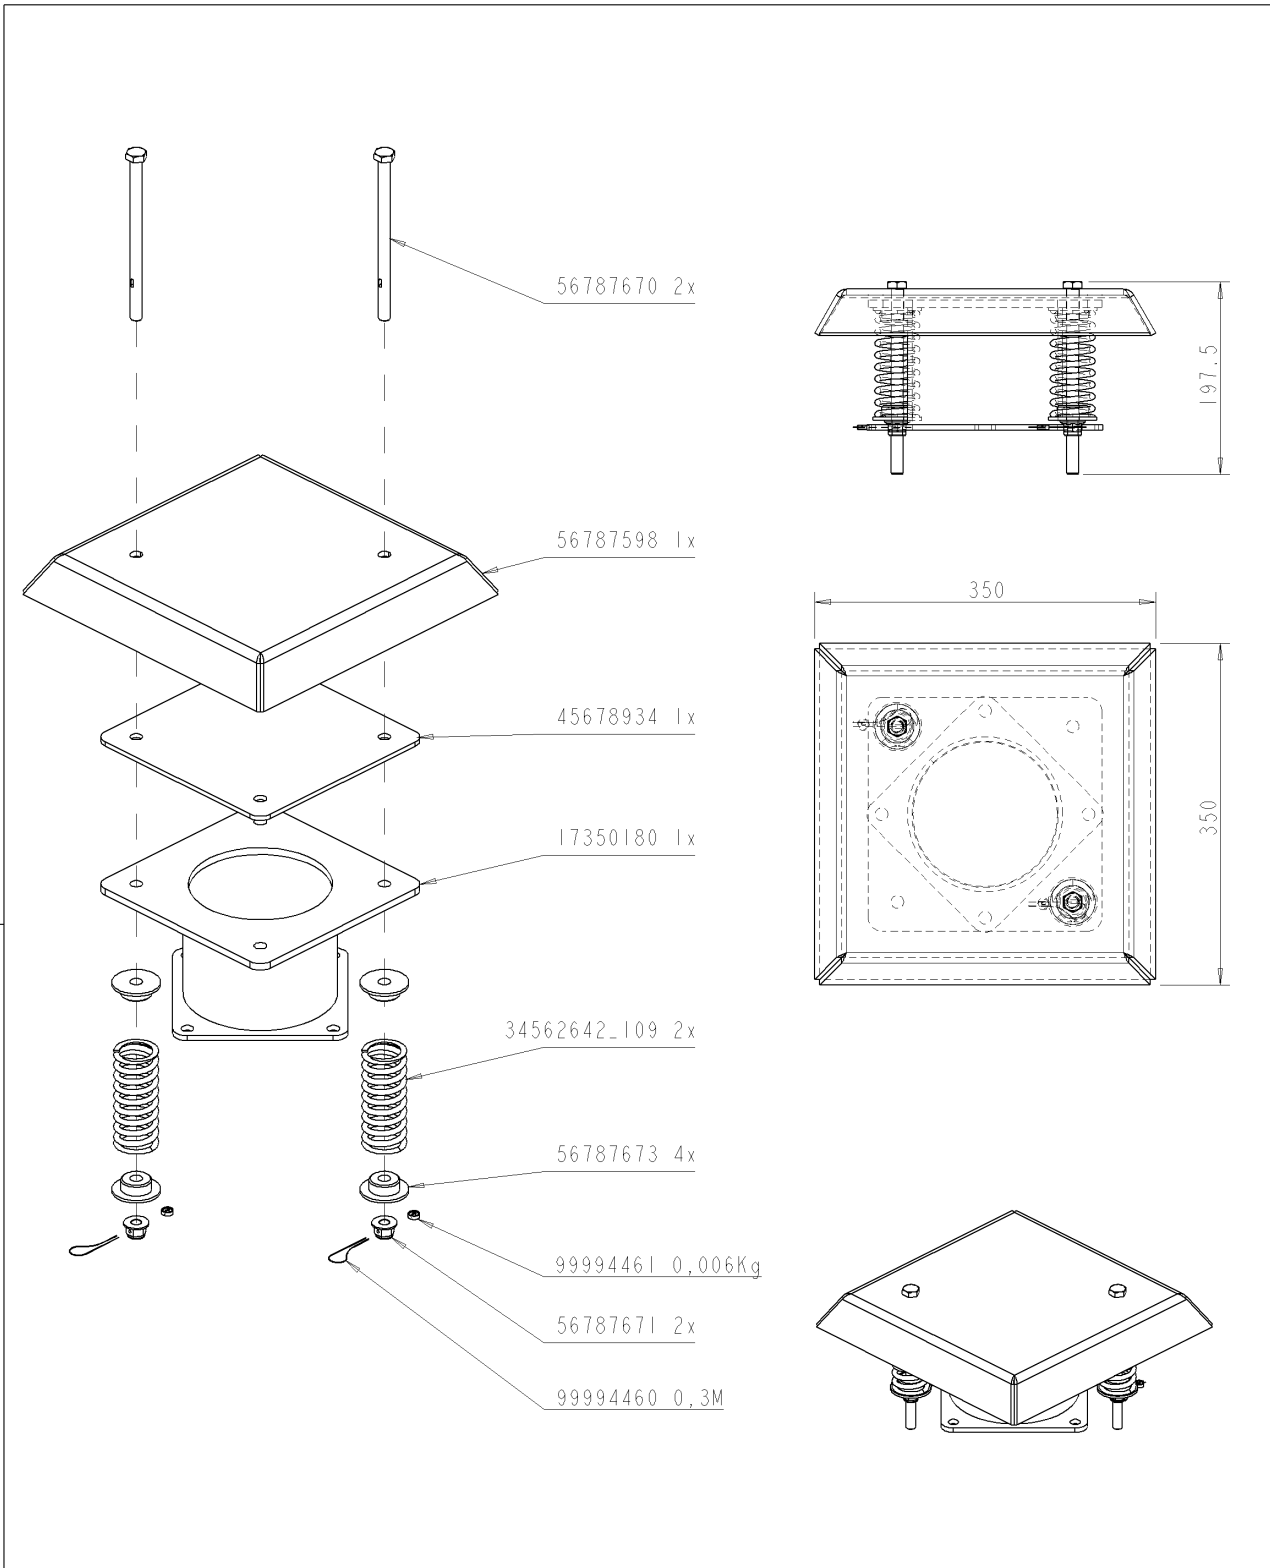

20286/180

EUROLINER 18000TRS Murray NZ

6060900294

PRE-MTG SEC SURPRESS 6 BOULON