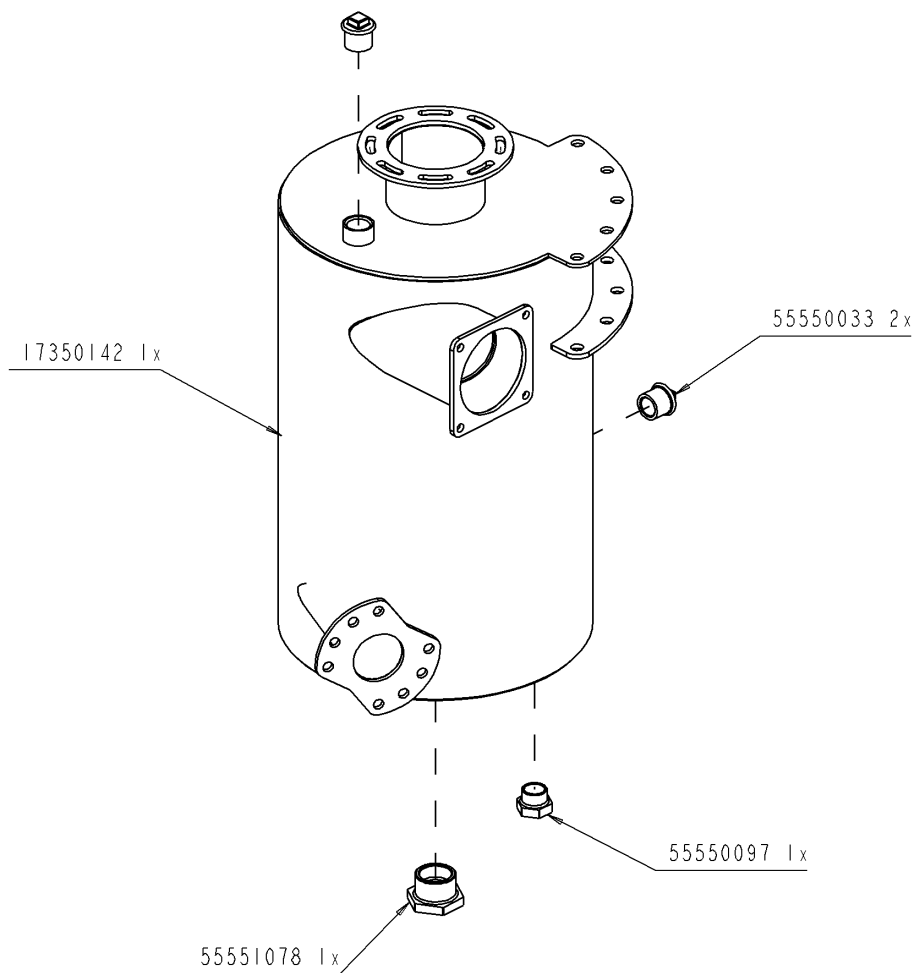

20286/180

EUROLINER 18000TRS Murray NZ

6060900288

MTG POT ECHAPPEM D323 BRIDE