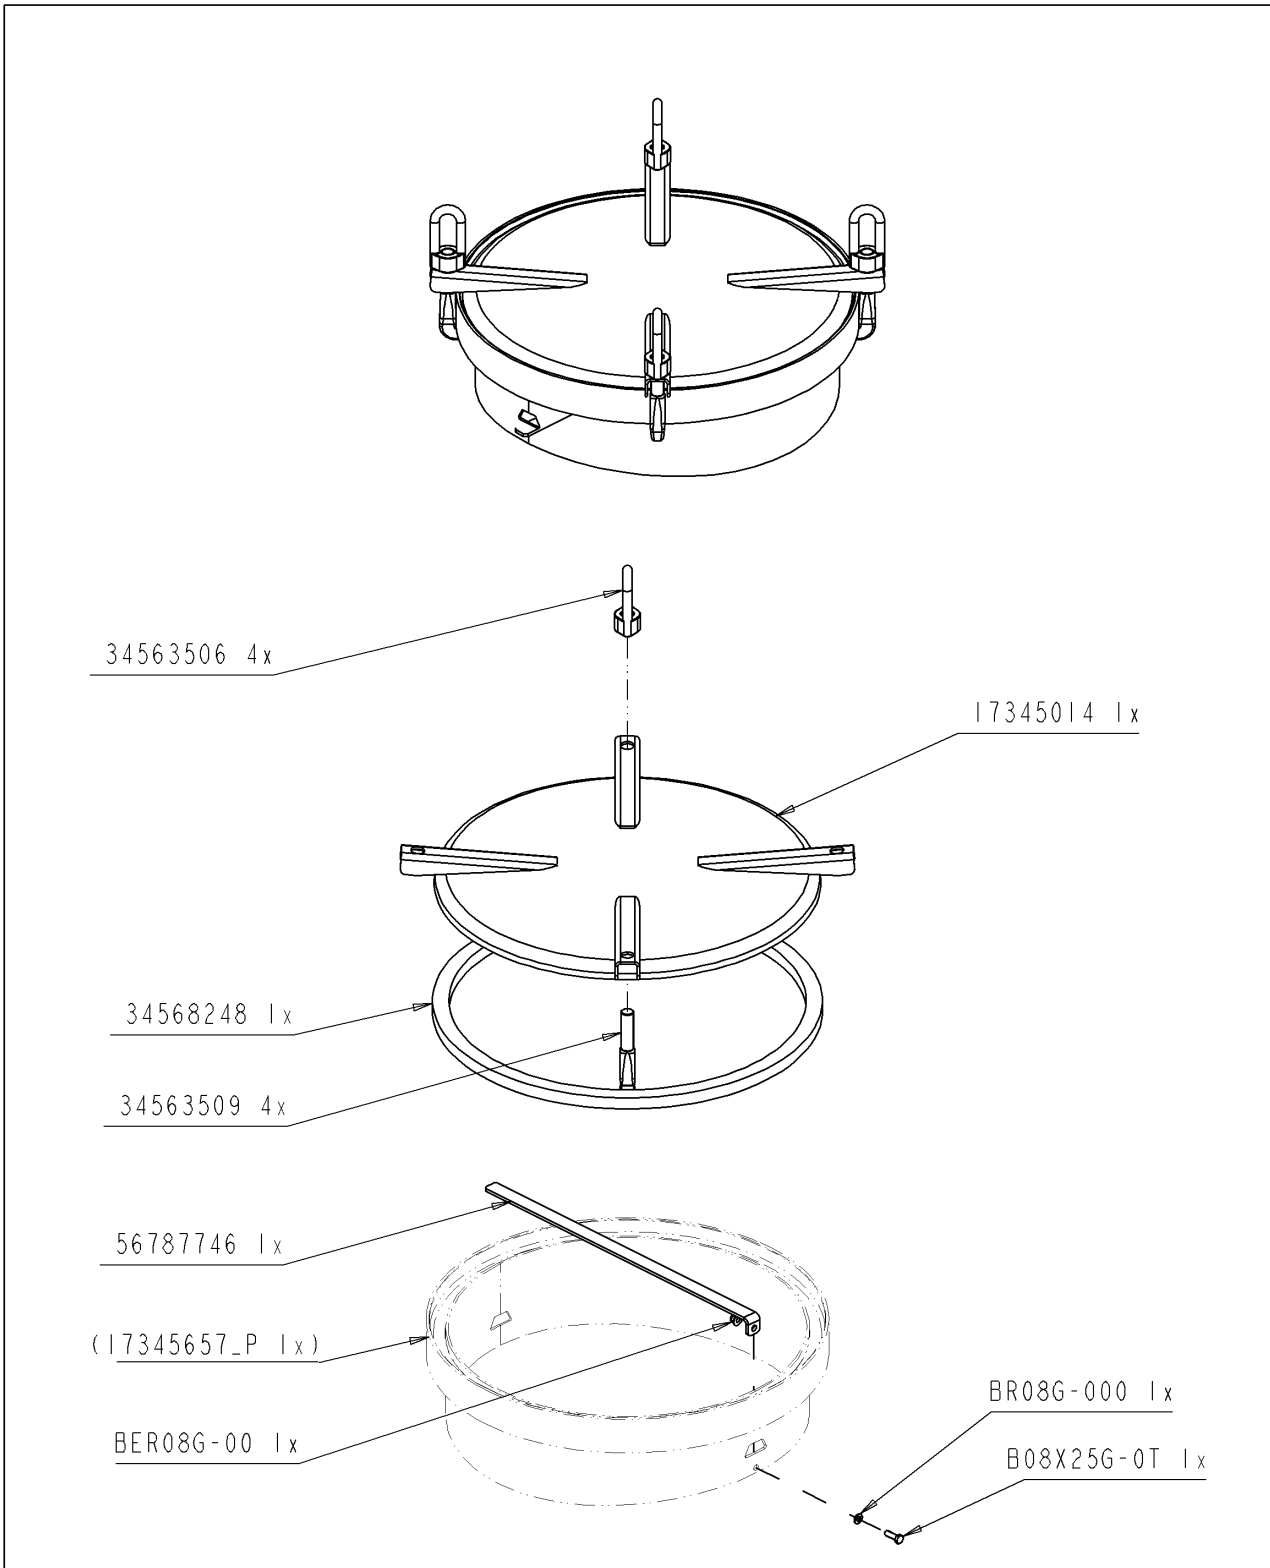

20286/180

EUROLINER 18000TRS Murray NZ

71506005

COVER D600MM WITHOUT OUTLET

COUVERCLE D600MM SANS SORTIE

600 MM DECKEL OHNE AUSGANG

DEKSEL D600MM ZONDER UITLAAT

Ets **JOSKIN** S.A. Rue de Wergifosse,39 -B 4630 SOUMAGNE Belgium
© Tous droits réservés - Alle rechten voorbehouden - Alle Rechten vorbehalten - All rights reserved