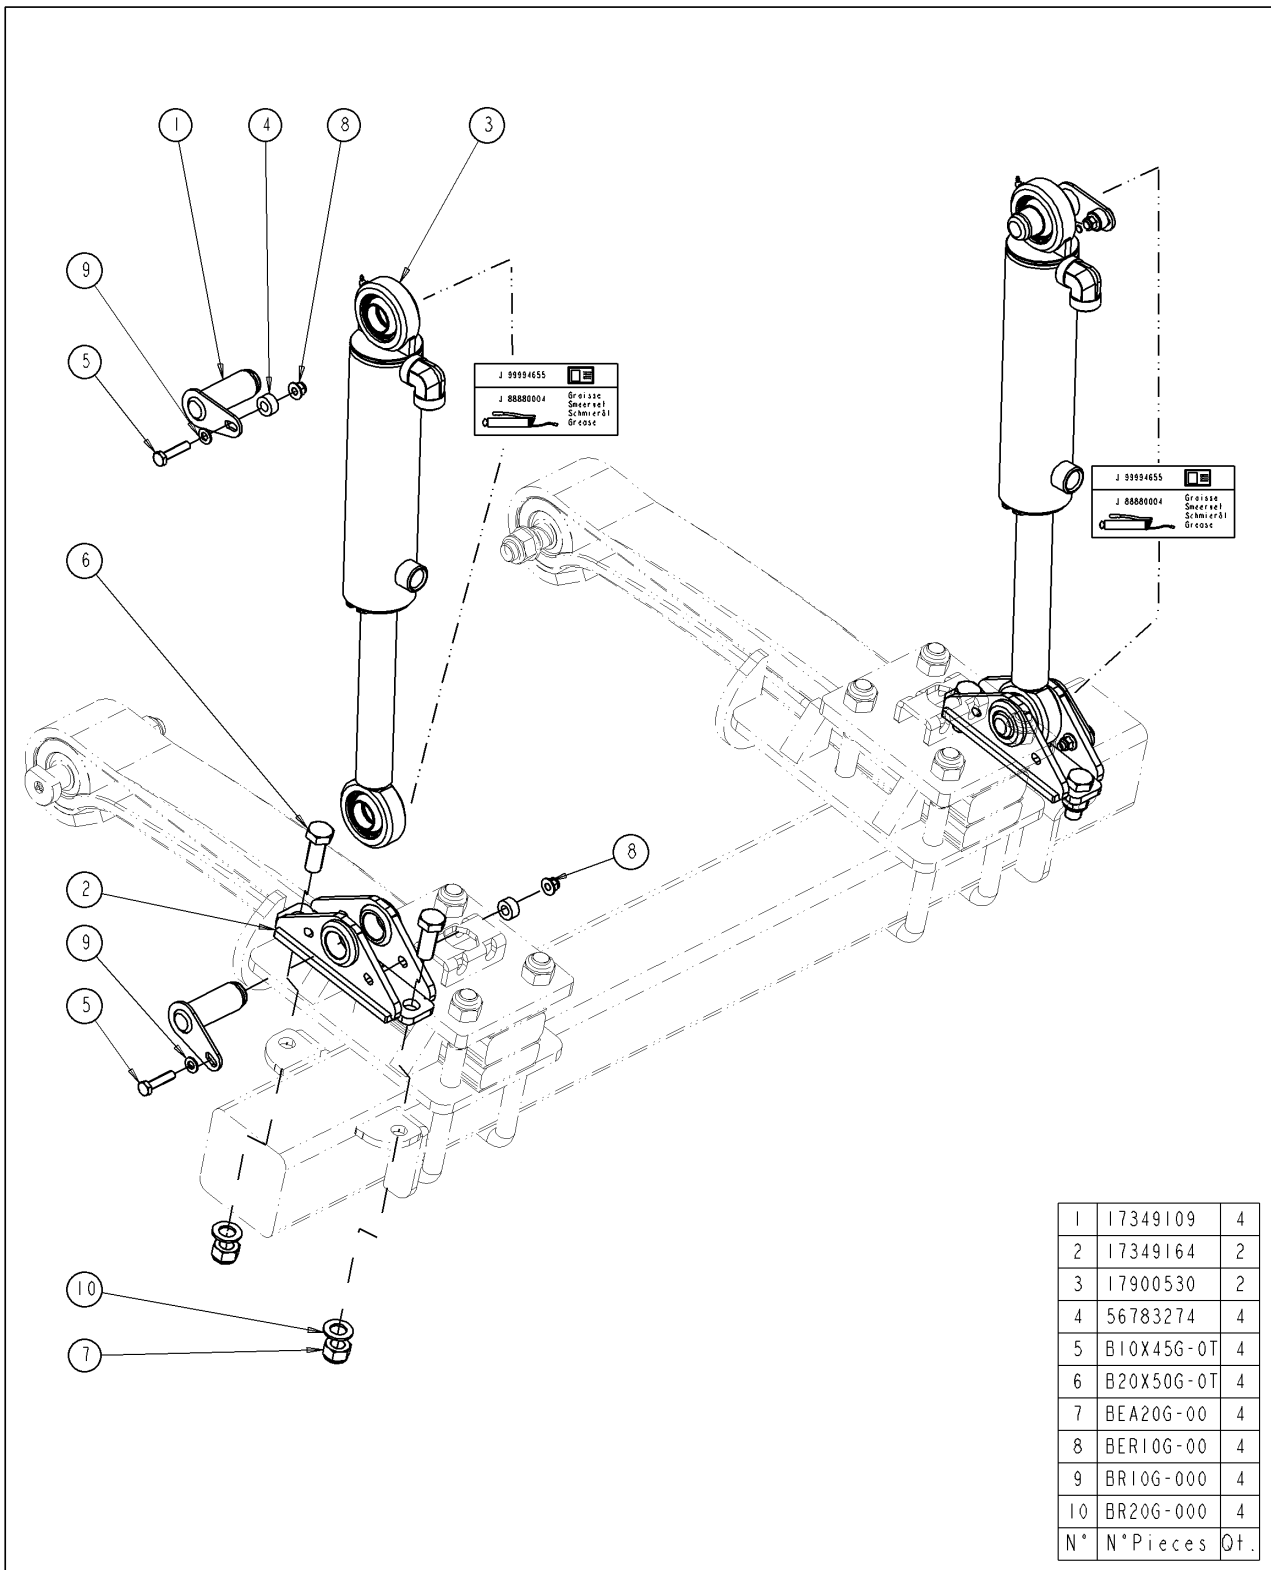

1	17349109	4
2	17349164	2
3	17900530	2
4	56783274	4
5	B10X45G-0T	4
6	B20X50G-0T	4
7	BEA20G-00	4
8	BER10G-00	4
9	BR10G-000	4
10	BR20G-000	4
N°	N° Pieces	Qt.

20286/180

EUROLINER 18000TRS Murray NZ

71547154

FIXING HYD SUSP CYL

BEFESTIGUNG ZYL HYD FED

BEVEST CIL HYD VER

FIJACIÓN CILINDRO SUSP HID

Ets **JOSKIN** S.A. Rue de Wergifosse,39 -B 4630 SOUMAGNE Belgium

© Tous droits réservés - Alle rechten voorbehouden - Alle Rechten vorbehalten - All rights reserved