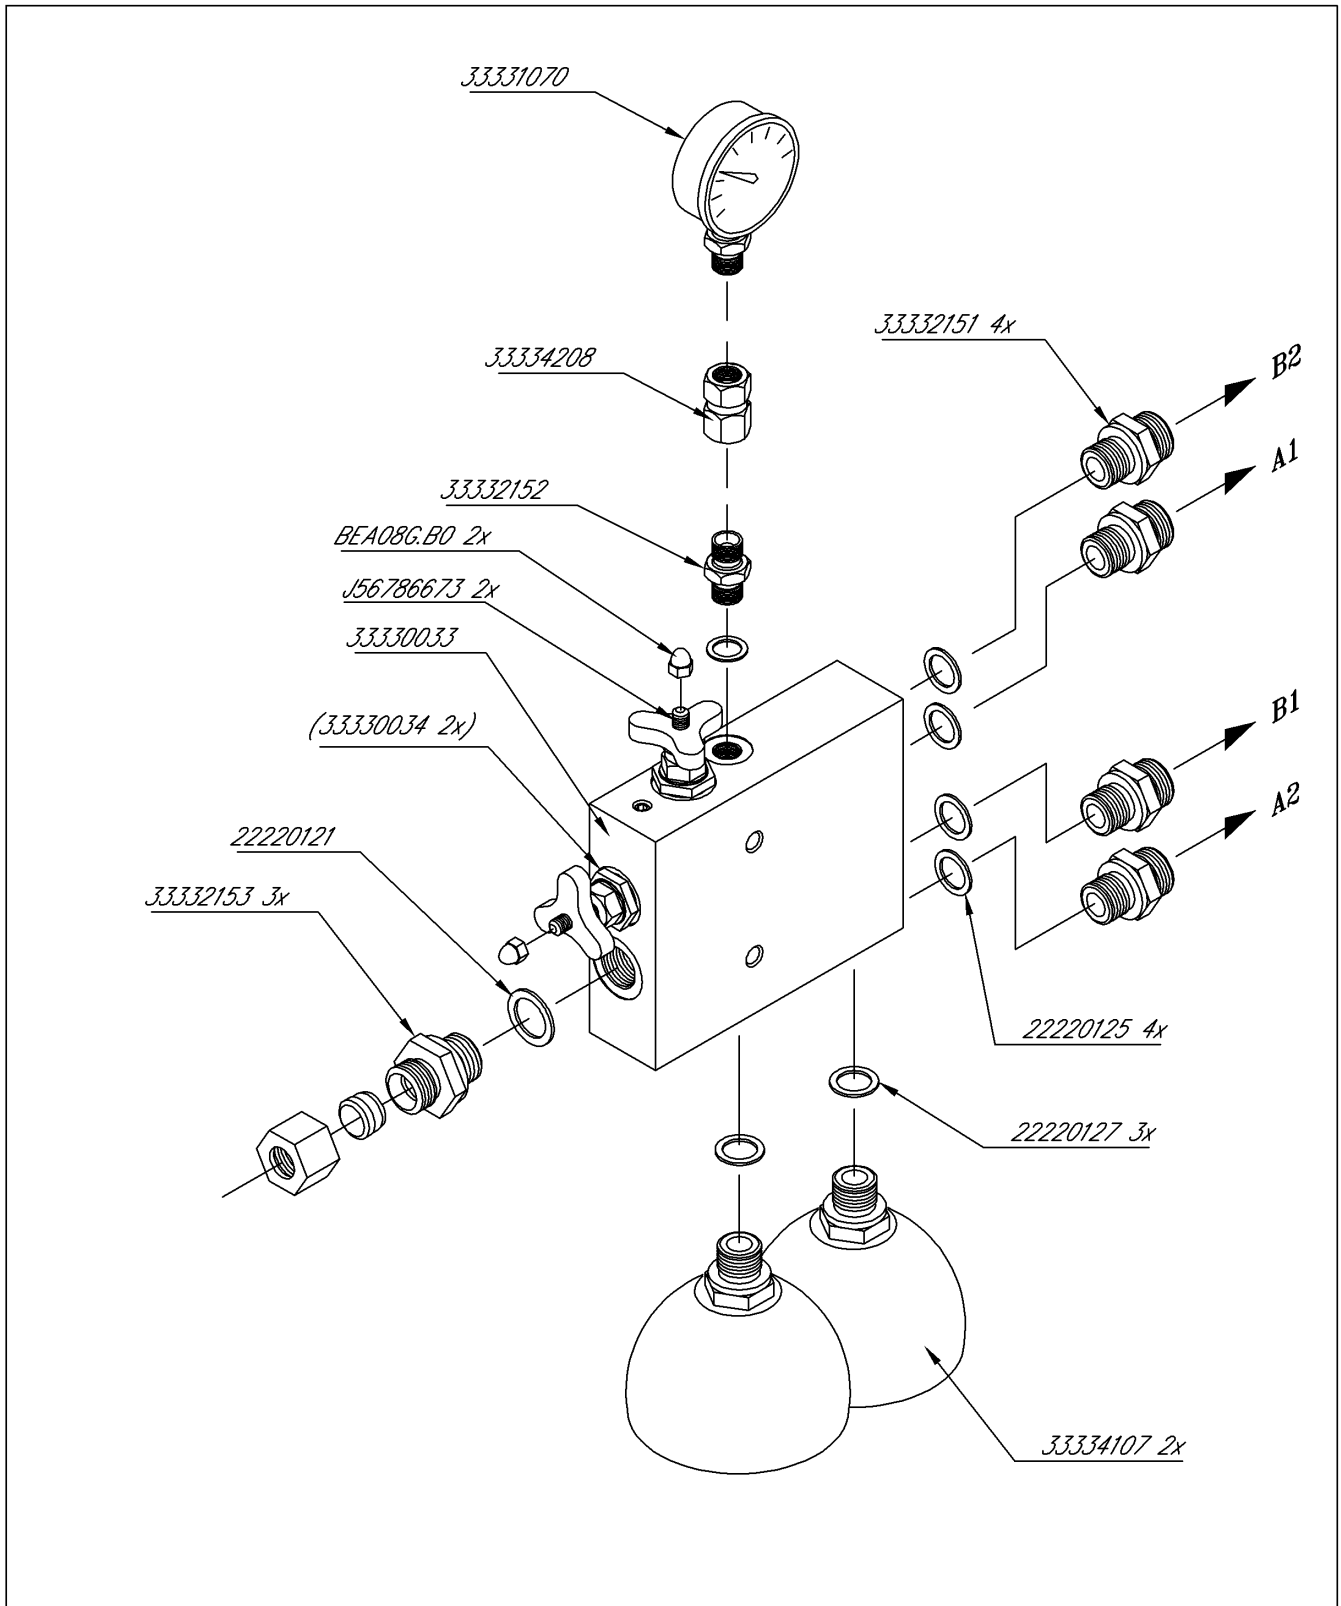

20286/180

EUROLINER 18000TRS Murray NZ

6060910006

ADJUSTING CENTRE FOR DIRECTIONNAL AXLE

CENTRE DE REGLAGE DIRECTIONNEL

DIREKTIONALREGELZENTRUM

AFSTELCENTRUM VOOR STUURSYSTEEM

Ets **JOSKIN** S.A. Rue de Wergifosse,39 -B 4630 SOUMAGNE Belgium
© Tous droits réservés - Alle rechten voorbehouden - Alle Rechten vorbehalten - All rights reserved