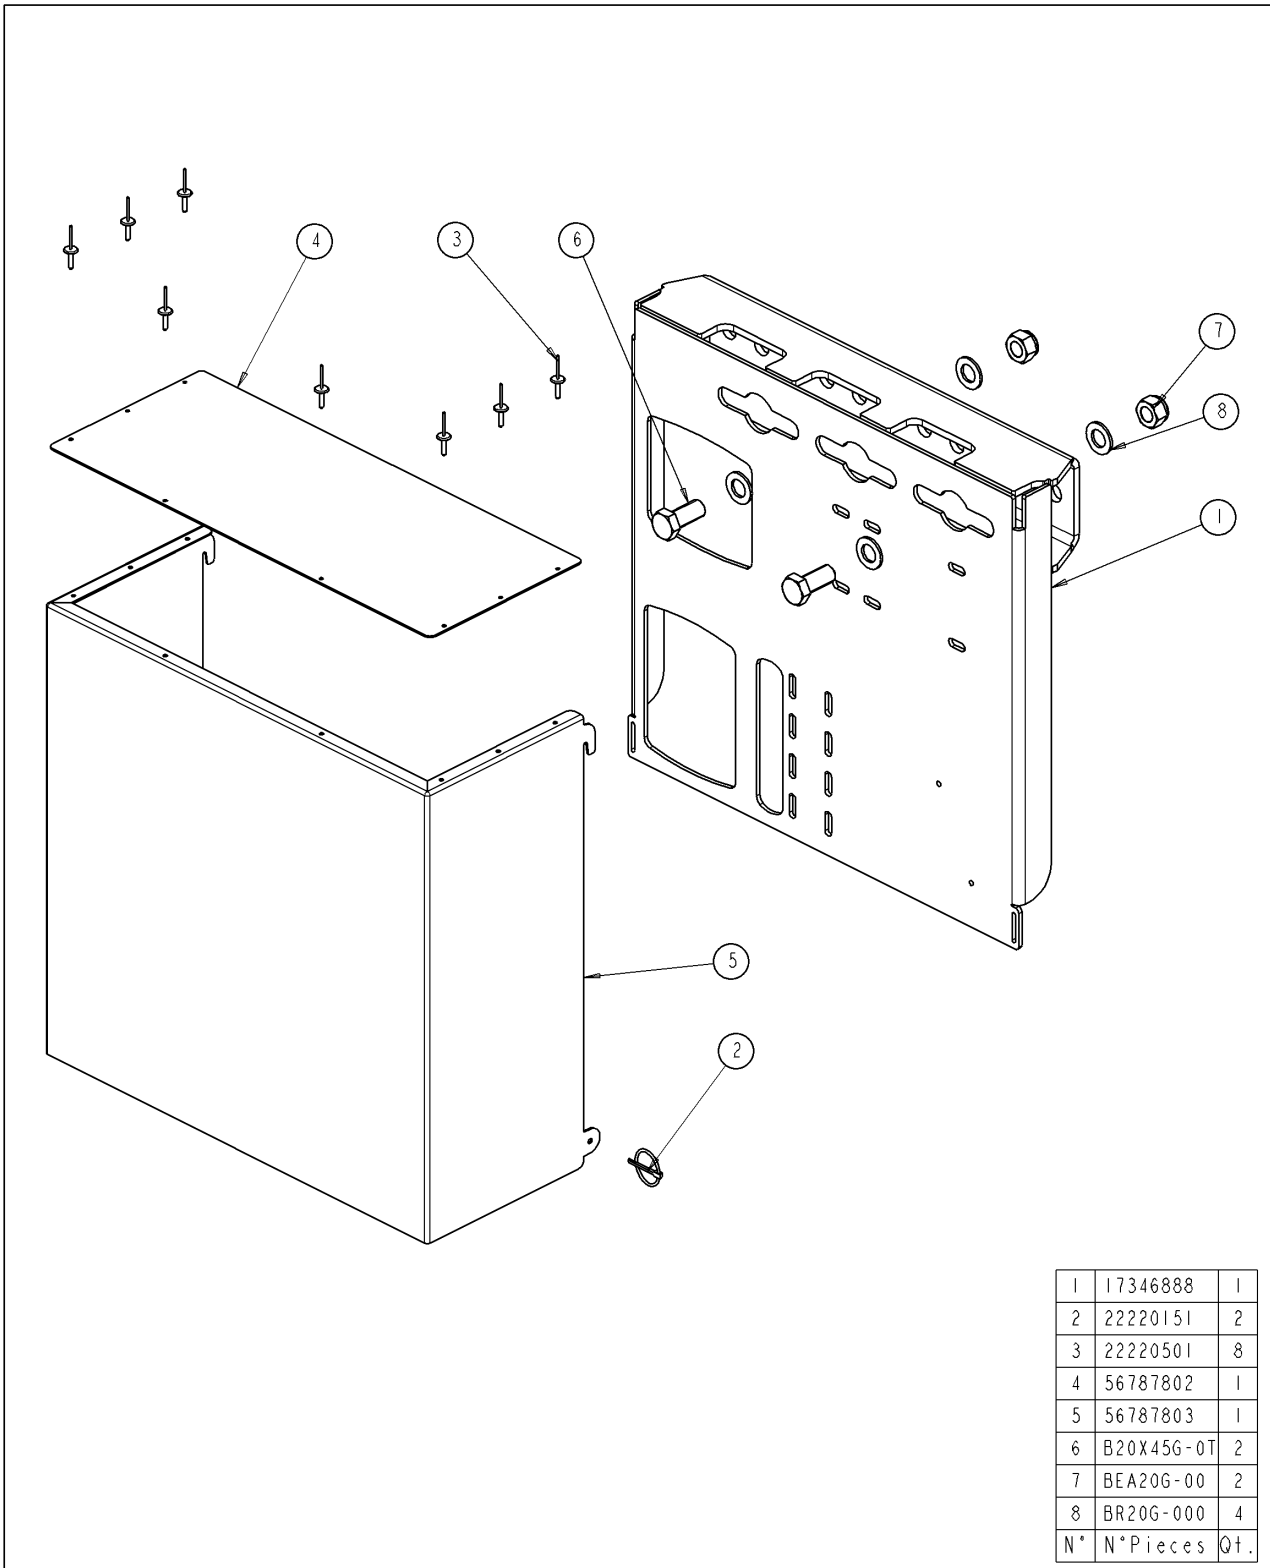

20286/180

EUROLINER 18000TRS Murray NZ

71545009

MNT STAND 2-4 TANK DIST LE

MTG ST?ZE 2-4 VERT FASS LI

MTG STEUN 2-4 VERD TANK LI

MTJ SOPORTE 2-4 DIST CUBA IZQ

Ets **JOSKIN** S.A. Rue de Wergifosse,39 -B 4630 SOUMAGNE Belgium
© Tous droits réservés - Alle rechten voorbehouden - Alle Rechten vorbehalten - All rights reserved