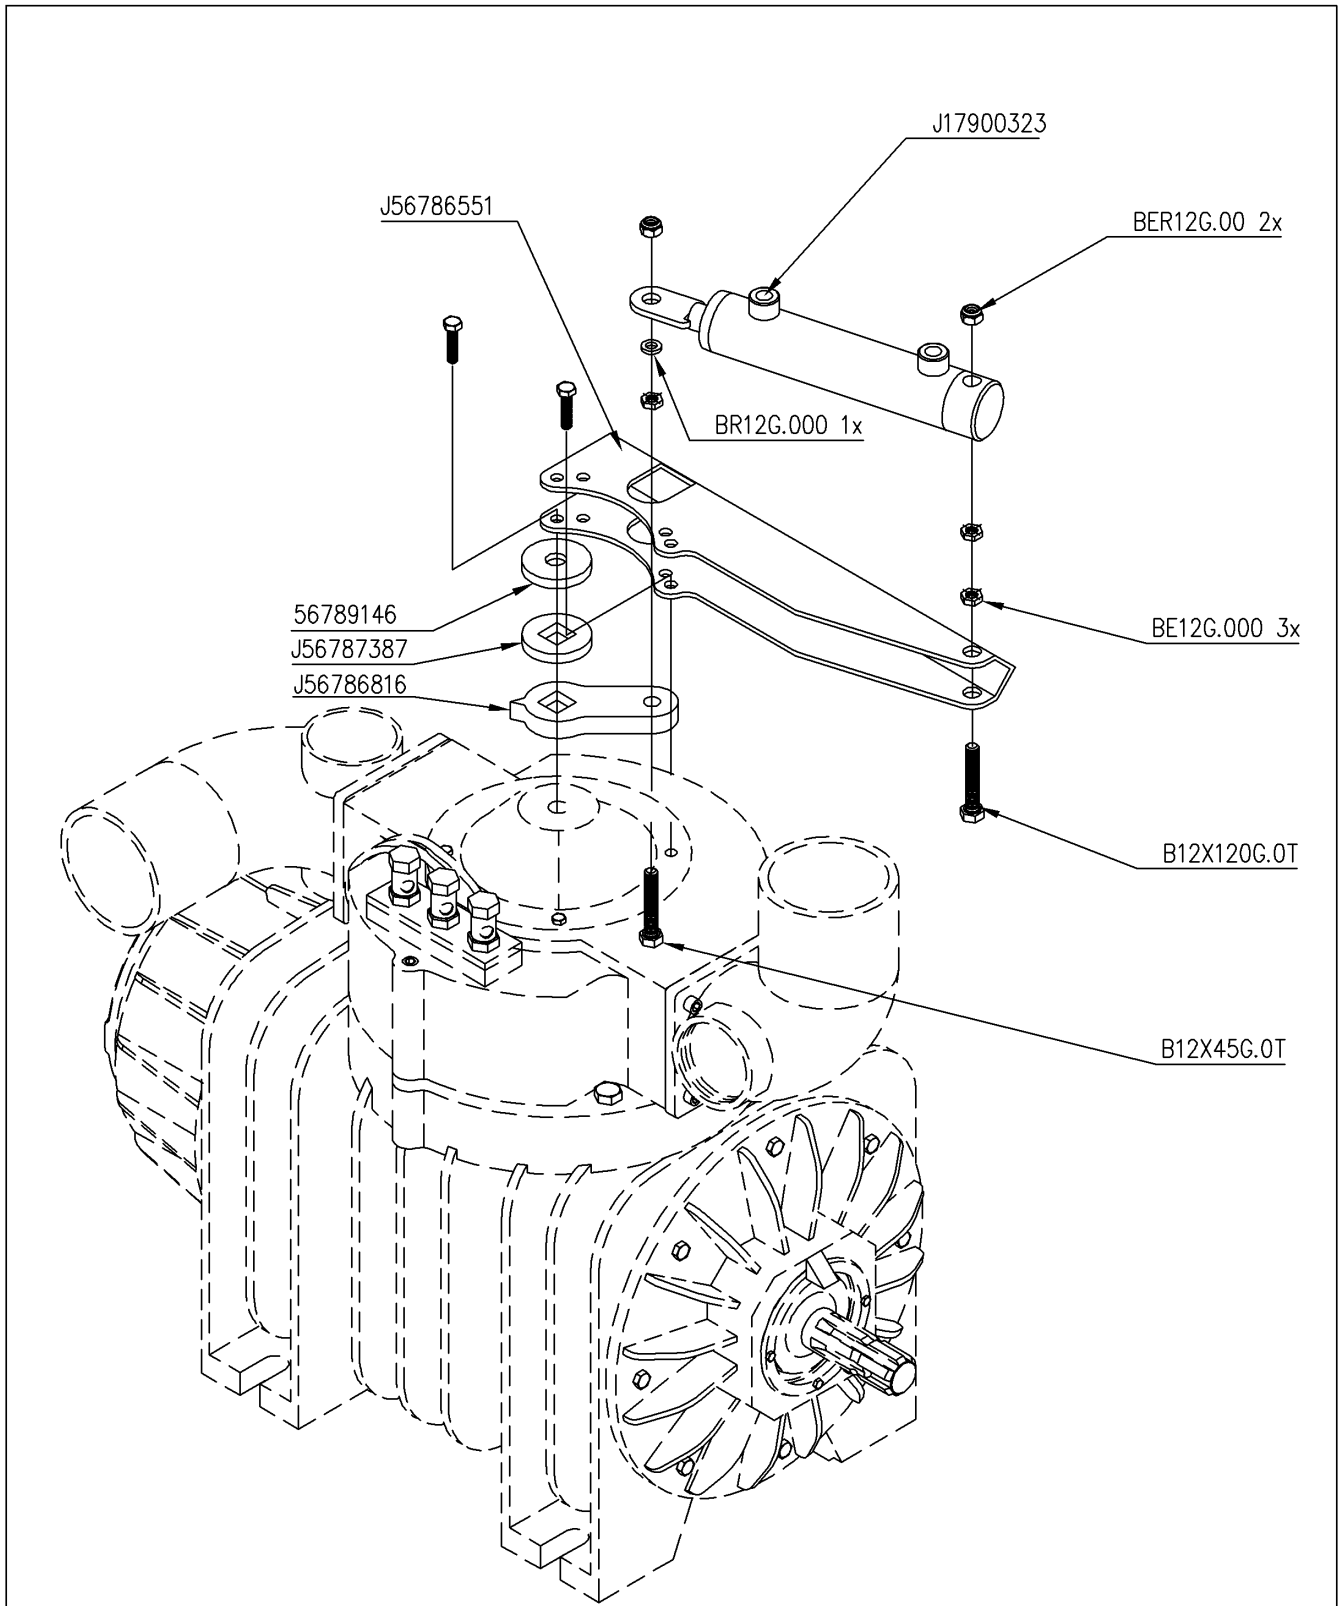

20286/180

EUROLINER 18000TRS Murray NZ

71404042

INV HYD PUMP JUROP 106-200

UMSCH HYD PUM JUROP 106-200

HYD POMPOMSCHAK JUROP 106-200

CAMBIO BOMBA HID JUROP 106-200

Ets **JOSKIN** S.A. Rue de Wergifosse,39 -B 4630 SOUMAGNE Belgium
© Tous droits réservés - Alle rechten voorbehouden - Alle Rechten vorbehalten - All rights reserved