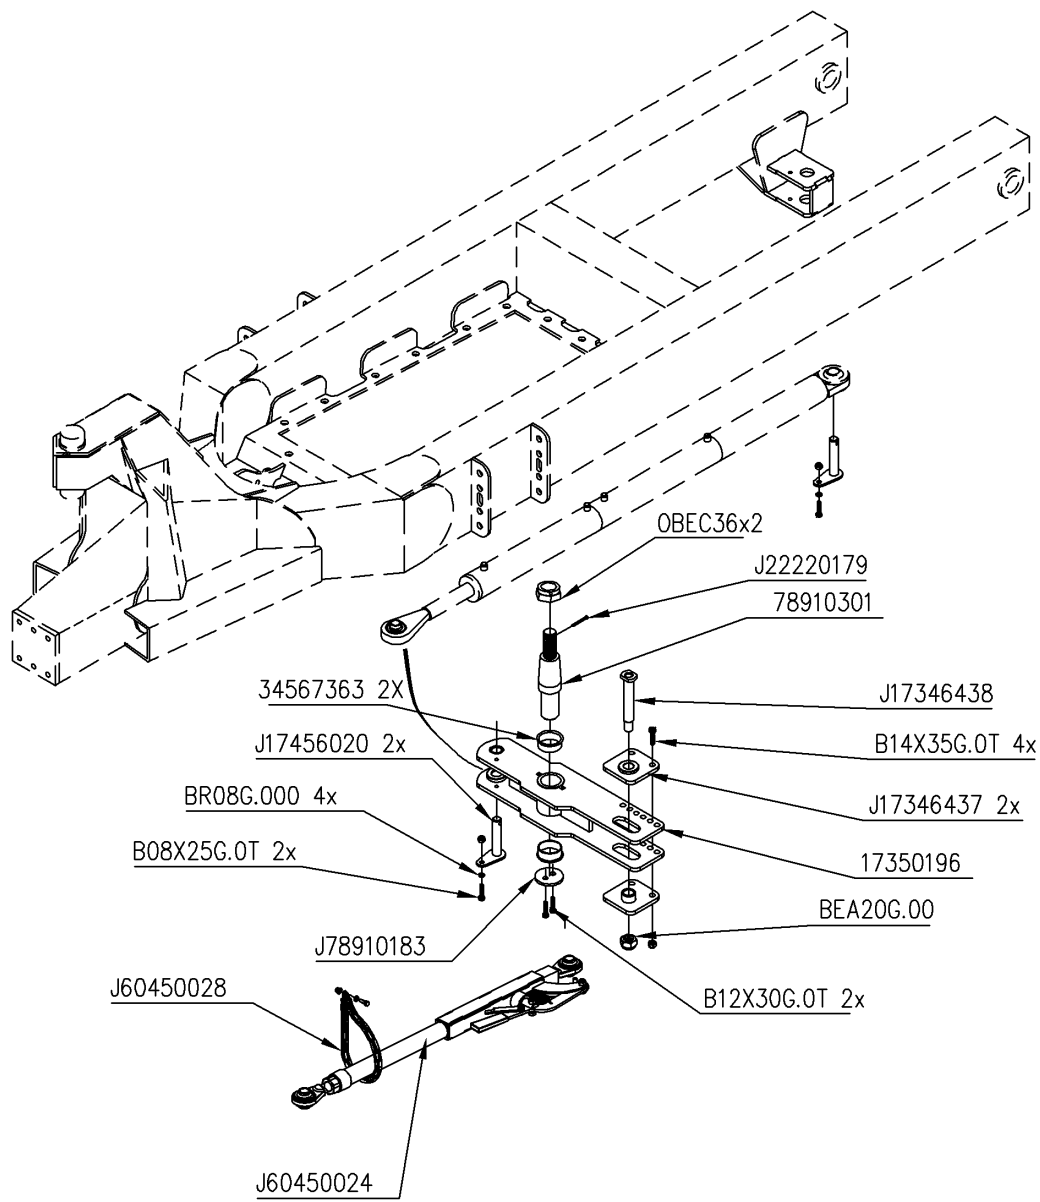

20286/180   EUROLINER 18000TRS Murray NZ
74009028   (FR)   MTG DIR TRIDEM DLE VERIN ROTUL

Ets **JOSKIN** S.A.   Rue de Wergifosse,39 -B 4630 SOUMAGNE   Belgium
© Tous droits réservés - Alle rechten voorbehouden - Alle Rechten vorbehalten - All rights reserved