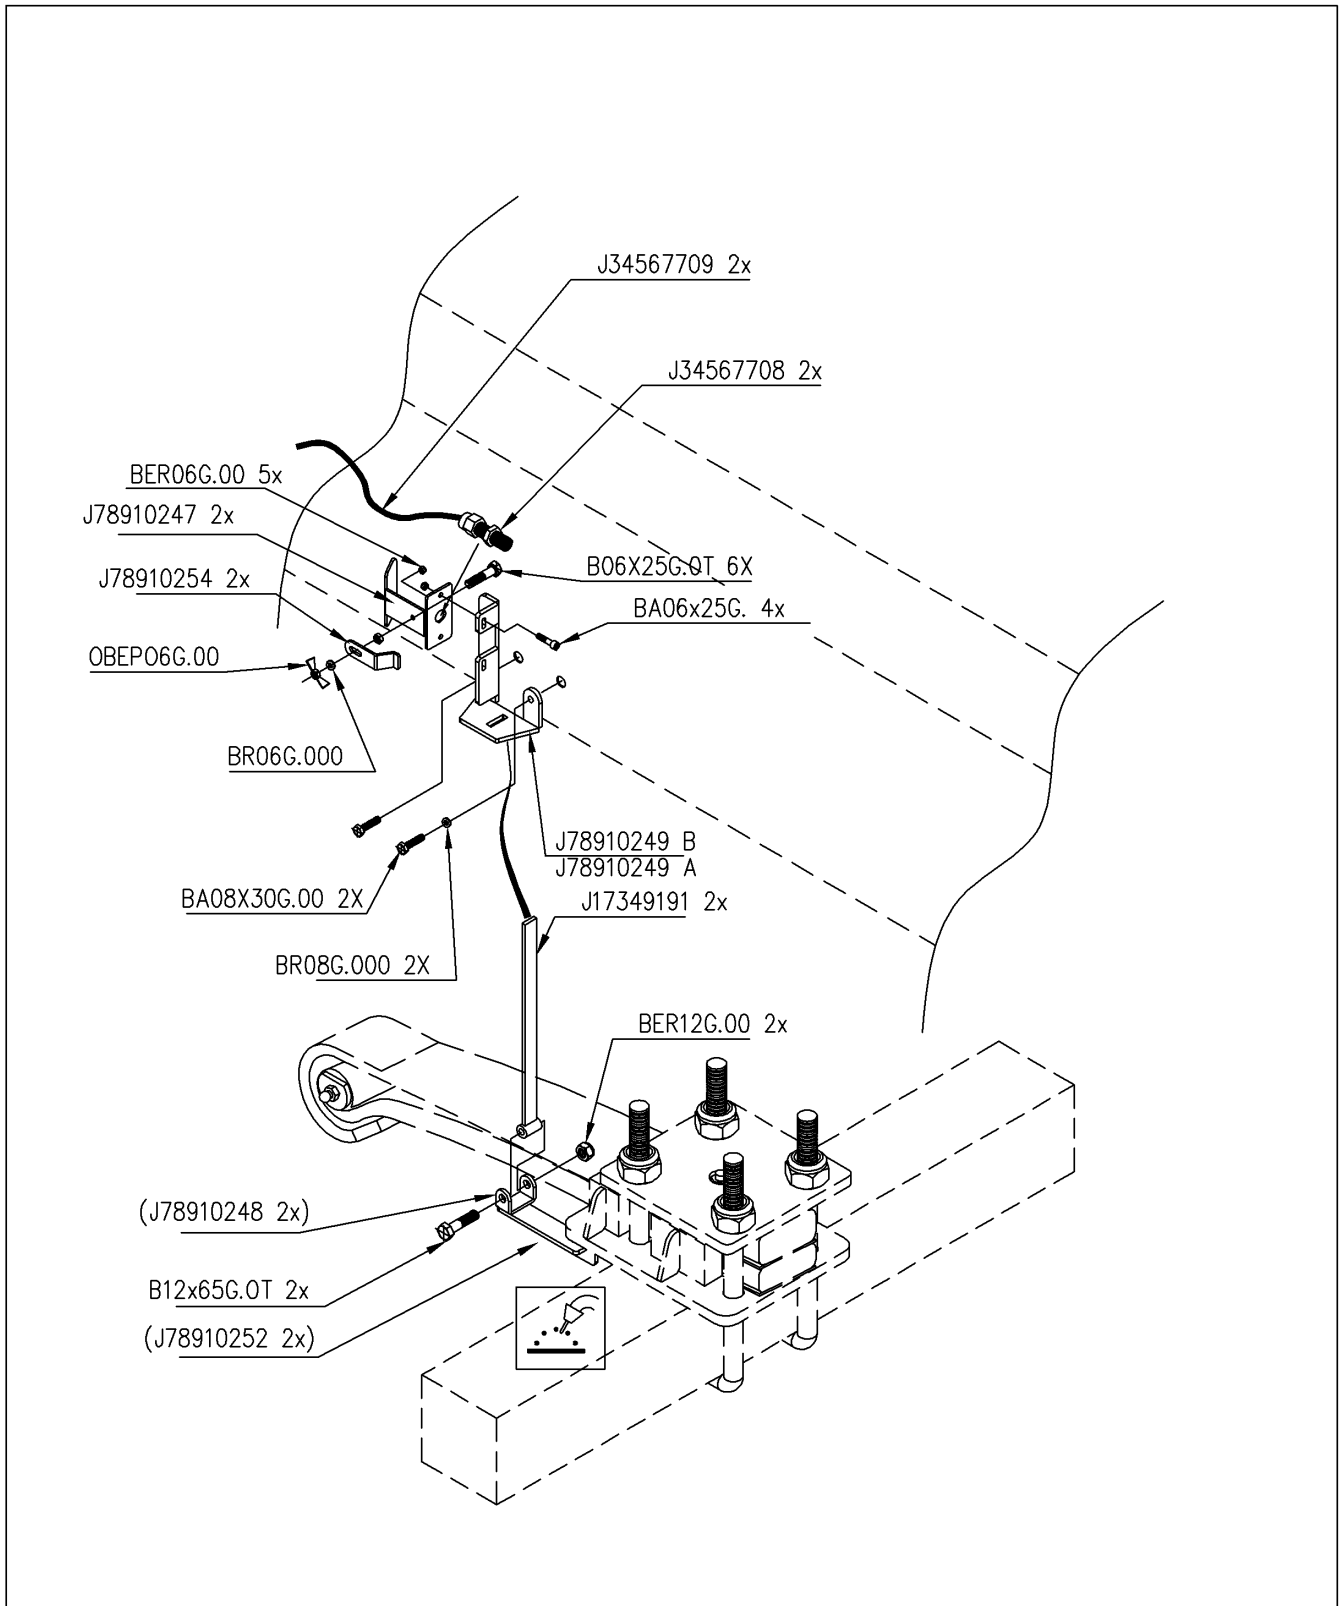

20286/180

EUROLINER 18000TRS Murray NZ

71315016

MNT AXLE AUT LEVELLING

MTG ACHSE AUTO H?ENEINST

MTG AS AUTO HOOGTE INST

MTJ EJE AJUSTE AUTOMÁTICO DE ALTUR

Ets **JOSKIN** S.A. Rue de Wergifosse,39 -B 4630 SOUMAGNE Belgium

© Tous droits réservés - Alle rechten voorbehouden - Alle Rechten vorbehalten - All rights reserved