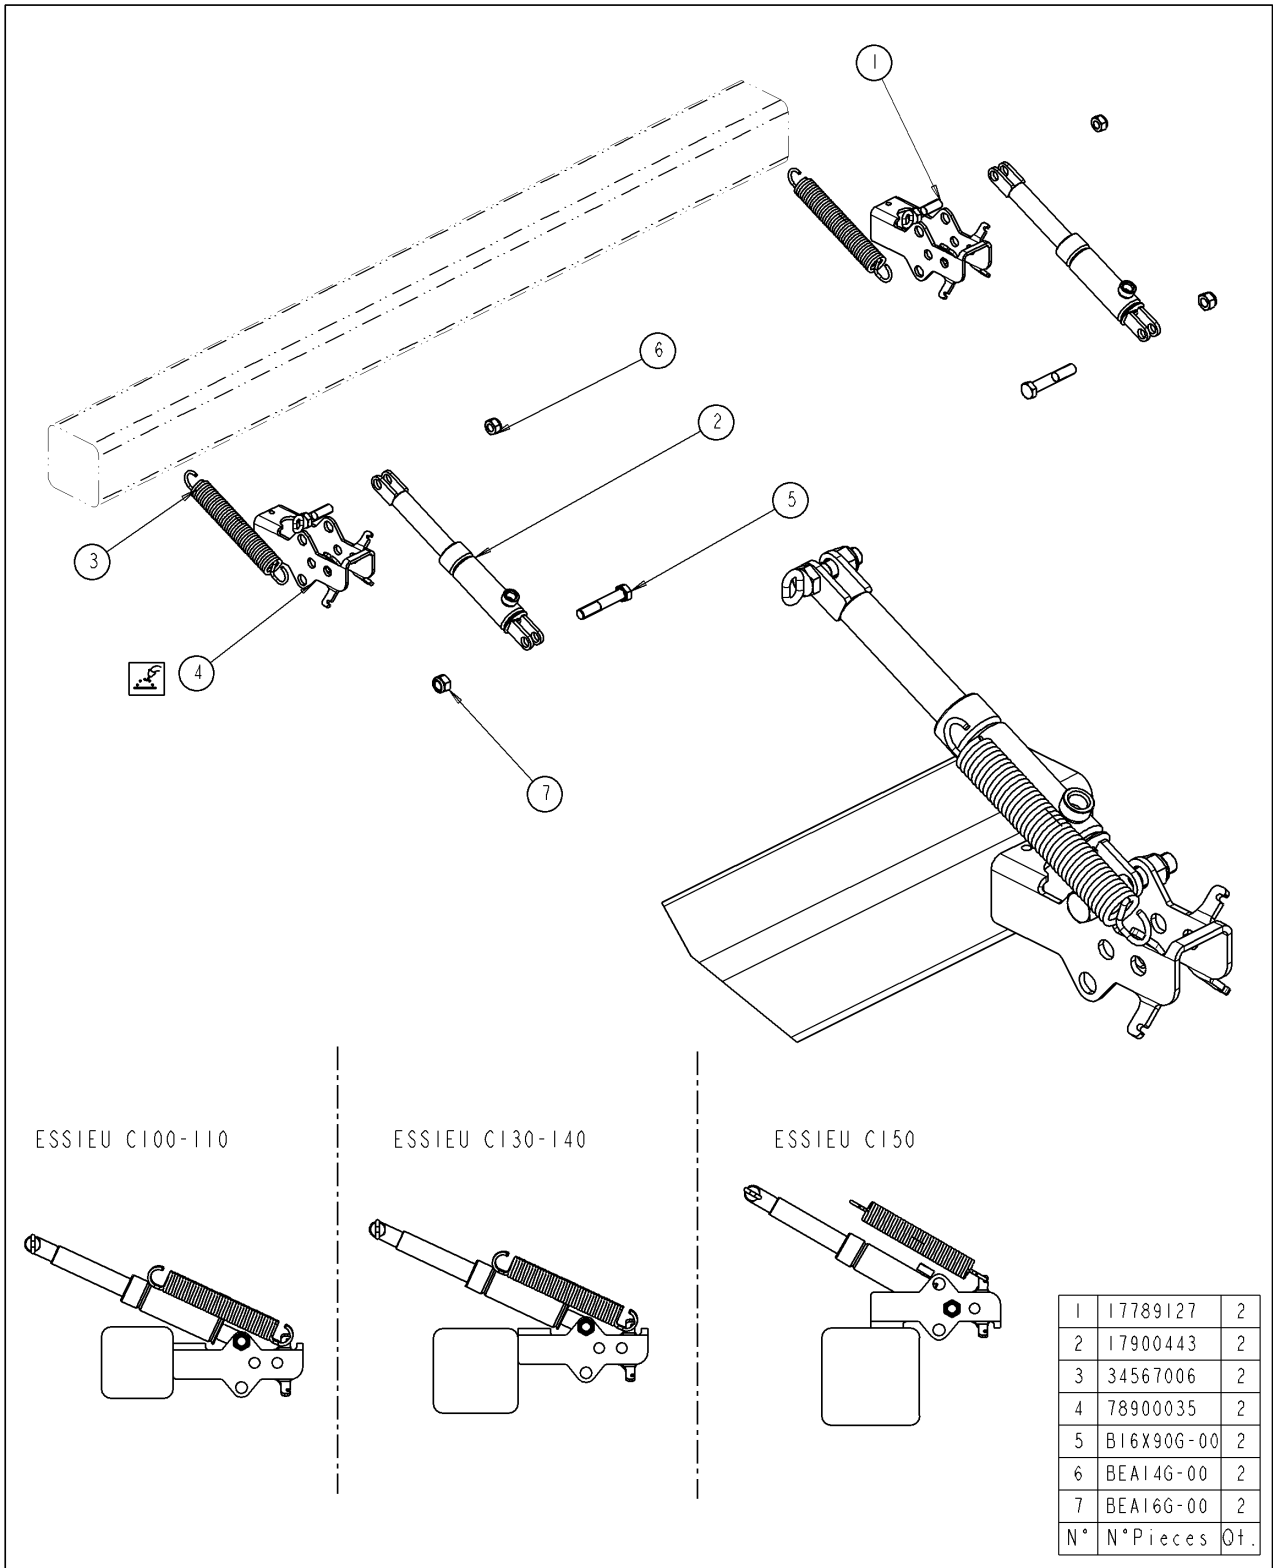

20286/180

EUROLINER 18000TRS Murray NZ

71306015

HYD BRAKE AXLE 10S - 2 CYL

HYDR BREMSE 10B-2 ZYLINDER

HYDR REM AS 10G-2 CIL

FRENO HIDR 10B-2 CILINDROS