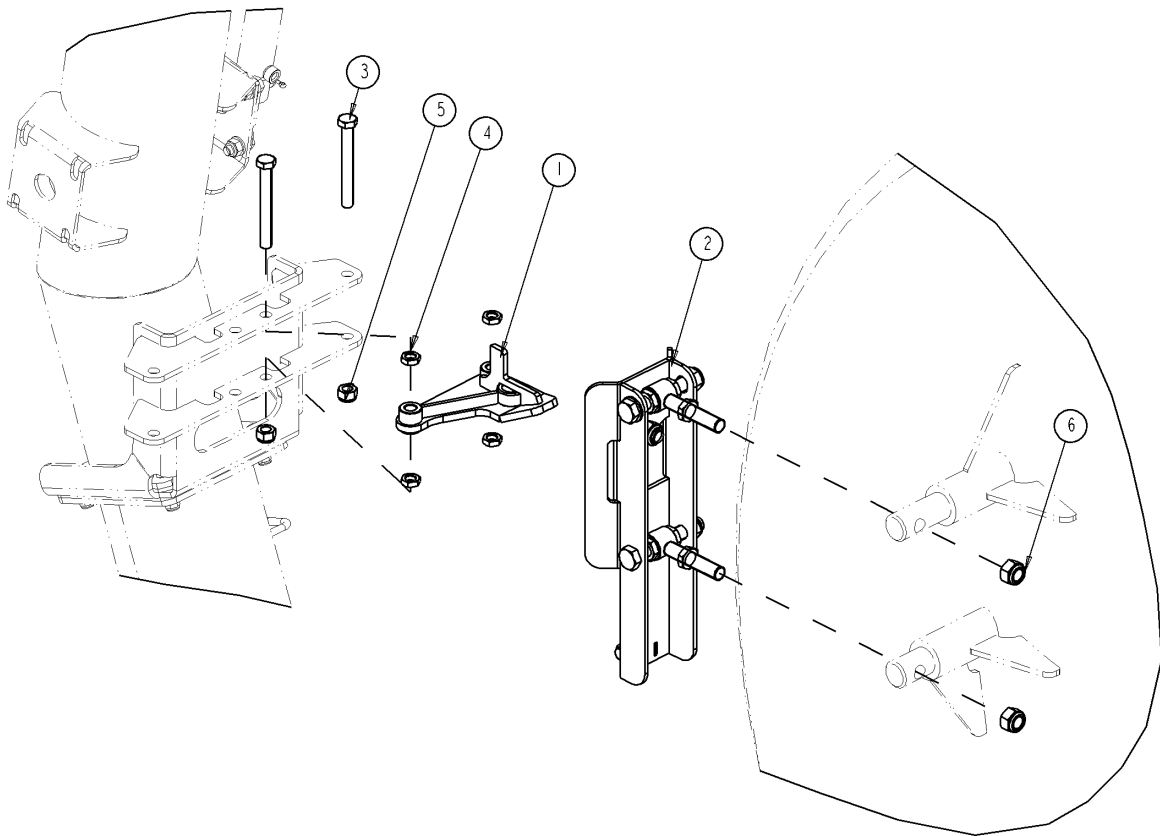

Parts schedule**20286/180****EUROLINER 18000TRS Murray NZ**

Assembly nr

71538103**HYDR DBL ARM RAMUS VALVE 8**

Article	Specification	Quantity
J33332196	MALE ELBOW 12L-MR1/4"K	4
J17900356	CYL DA 60/35/800 FOLD DBL ARM	1
J17900379	CYL CLIPS JUMBO DBL ARM	1
J17900285	CYL AIR INTAKE VALVE 1"	1
J60910015	...BLOC JUMBO DLE BRAS MS-1855-SB	1
J33332151	MALE SCREW COUPLING M12L R3/8"	6
J33332152	MALE SCREW COUPLING 12L R1/4"	3
J33332022	INVERTED AND ADJUSTABLE 3-WAY CONNECTION 12L	1
J33332020	Adjustable smooth elbow 12L	1
J52714003	Slowing plug d:0.8mm	1
J33335078	3-WAY CONNECTION MMF R1/2"	1
J58020250	HOSEPIPE 3/8" 2m50 2220-2220	2
J58020470	Hose 3/8" 4m70 2220-2220	2
J58010280	Hydraulic pipe with couplings	1
J58010260	Hydraulic pipe with couplings	1
J58010350	Hose 3/8" 3m50 3057(90d)-2220	1
J58010110	HOSEPIPE 3/8" 1m10 3057(90d)-2220	2
J58010100	HOSEPIPE 3/8" 1m00 3057(90d)-2220	1
J58290400	Hose 3/8" 4M00 2220-2234	1
J55550464	CHECK VALVE 1"	1
J55551054	NIPPLE 1" GALVA	1