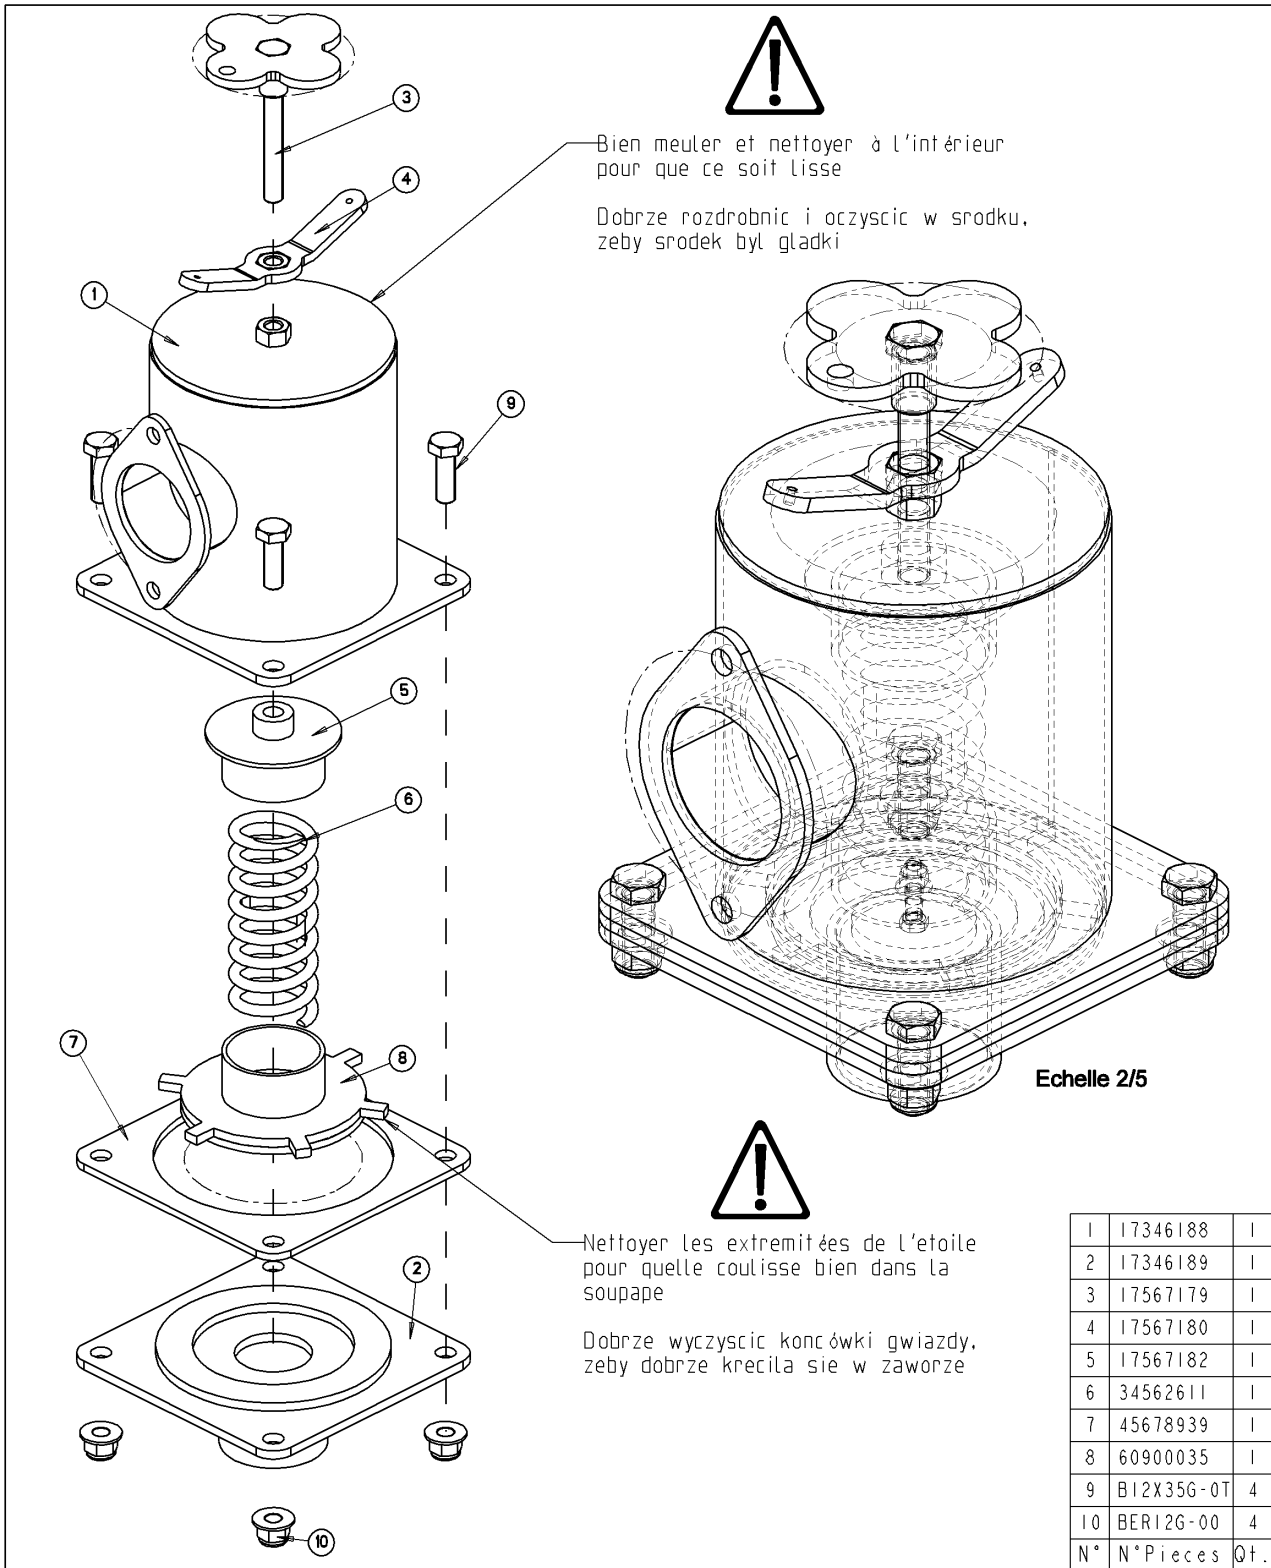

Parts schedule**20286/180****EUROLINER 18000TRS Murray NZ**

Assembly nr

6060900016**Exact scatterer (from 11/1995)**

Article	Specification	Quantity
J56787298	...TOLE PROTECTION EPARPILLEUR	1
B12X30G.0T	BOLT M12X30	1
J34565502	Rubber cone 6"	1
J34569013	Mikalor collar 175-187	1
J34568467	Exact spreading paddle	1
J34568440	Exact spreading paddle	1
J17345331	Exact scatterer coupling (from	1
BR12G.000	FLAT WASHER D12	2
B12X25G.0T	BOLT M12X25	1
B12X35G.0T	BOLT M12X35	2
BER12G.00	...ECROU M12 AUTOSERRANT DIN 6926	4
J99998013	STICKER "CRUSHING RISK"	1