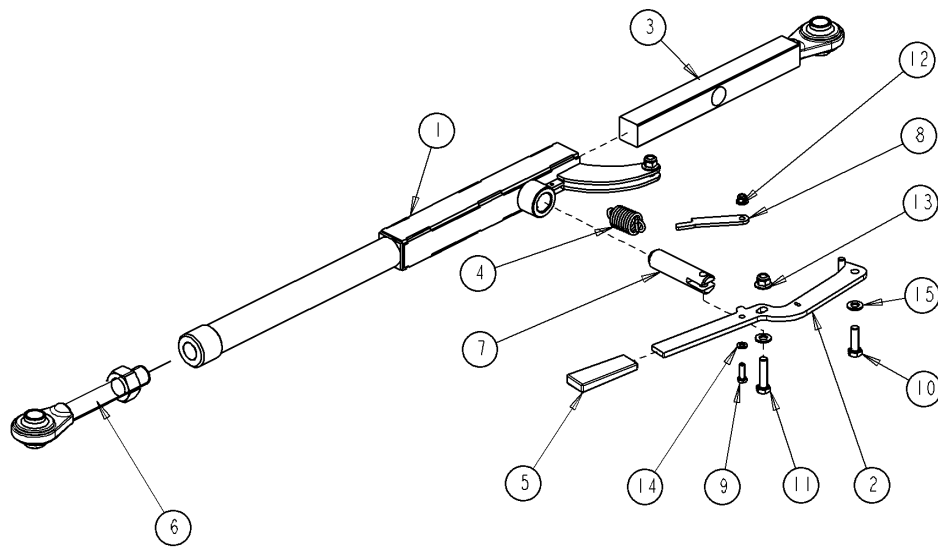

Parts schedule**20286/180****EUROLINER 18000TRS Murray NZ**

Assembly nr

6060450010**HYDRAULIC SUSPENSION CIRCUIT ON HYDRO TRIDEM**

Article	Specification	Quantity
J33332373	JOINT WITH RUBBER 3/4"	22
J58470545	Hose 3/4" 5m45 3090-2215	1
J58410120	..3/4" 1m20 2x3090	2
J33332036	COUPLING DEVICE R3/4" R3/4"	15
J58430350	...3/4" 3m50 3090-3091	1
BE06G.000	Nut M6	4
J33330202	QUICK COUPLING 3/4" (MALE)	1
J58410155	...3/4" 1m55 2x3090	2
BR06G.000	FLAT WASHER D6	4
B06X70G.0T	..VIS 06X70 DIN 933 ZINGUE FILET TOTAL	4
J33333080	CAP R3/4	7
J90000273	HYD BLOCK 6 CONNECT 3/4	2
J58410185	Hose 3/4" 1m85 2x3090	2