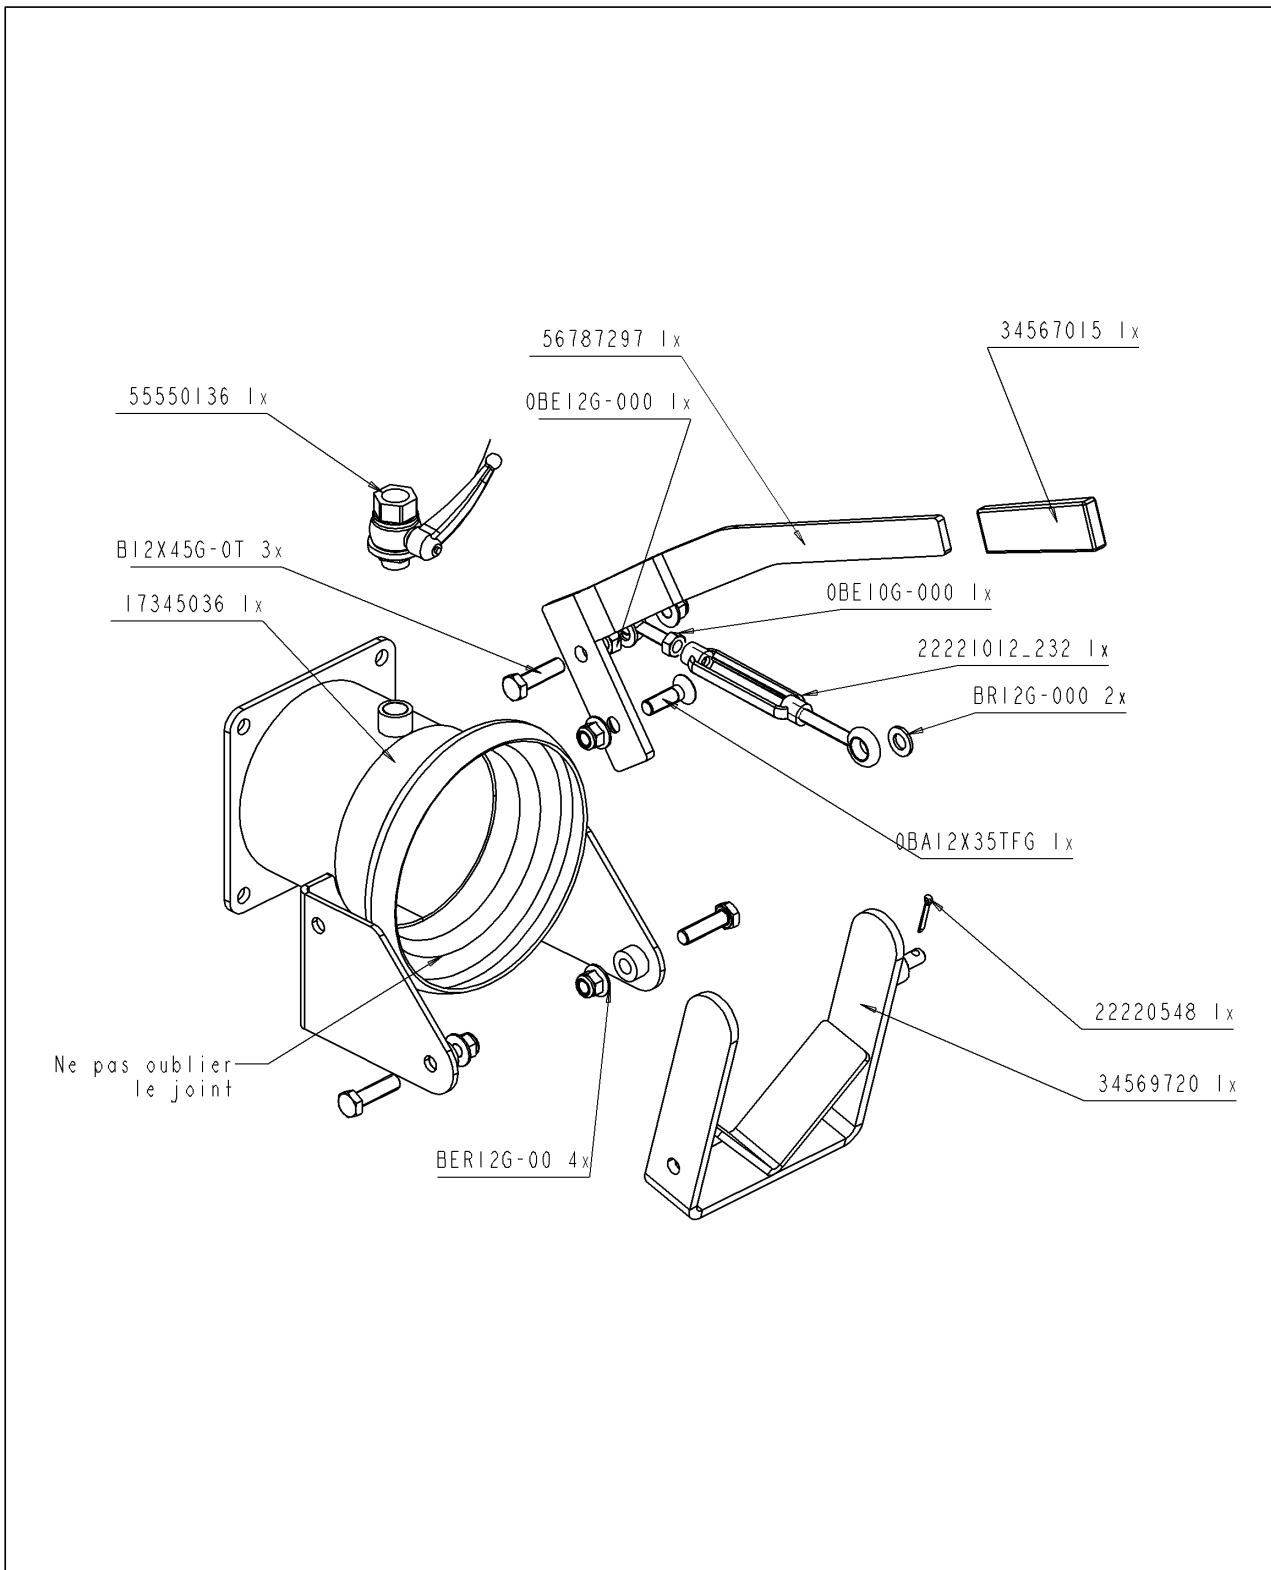

Parts schedule**20286/180****EUROLINER 18000TRS Murray NZ**

Assembly nr

6060900061**FLAT HAND-OPERATED VALVE D6"**

Article	Specification	Quantity
B10X30G.0T	BOLT M10X30	2
J34567015	PVC protection	1
J34568451	OPENING LEVER FOR MANUAL VALVE D6"	1
J56780105	CONNECTION ROD FOR 6" MANUAL VALVE	2
J34563531	HAND VALVE 6" FL-FL	1
B10X50G.0T	BOLT M10X50	1
BER10G.00	...ECROU M10 AUTOSERRANT DIN 6926	3
BER12G.00	...ECROU M12 AUTOSERRANT DIN 6926	8
B12X35G.0T	BOLT M12X35	8