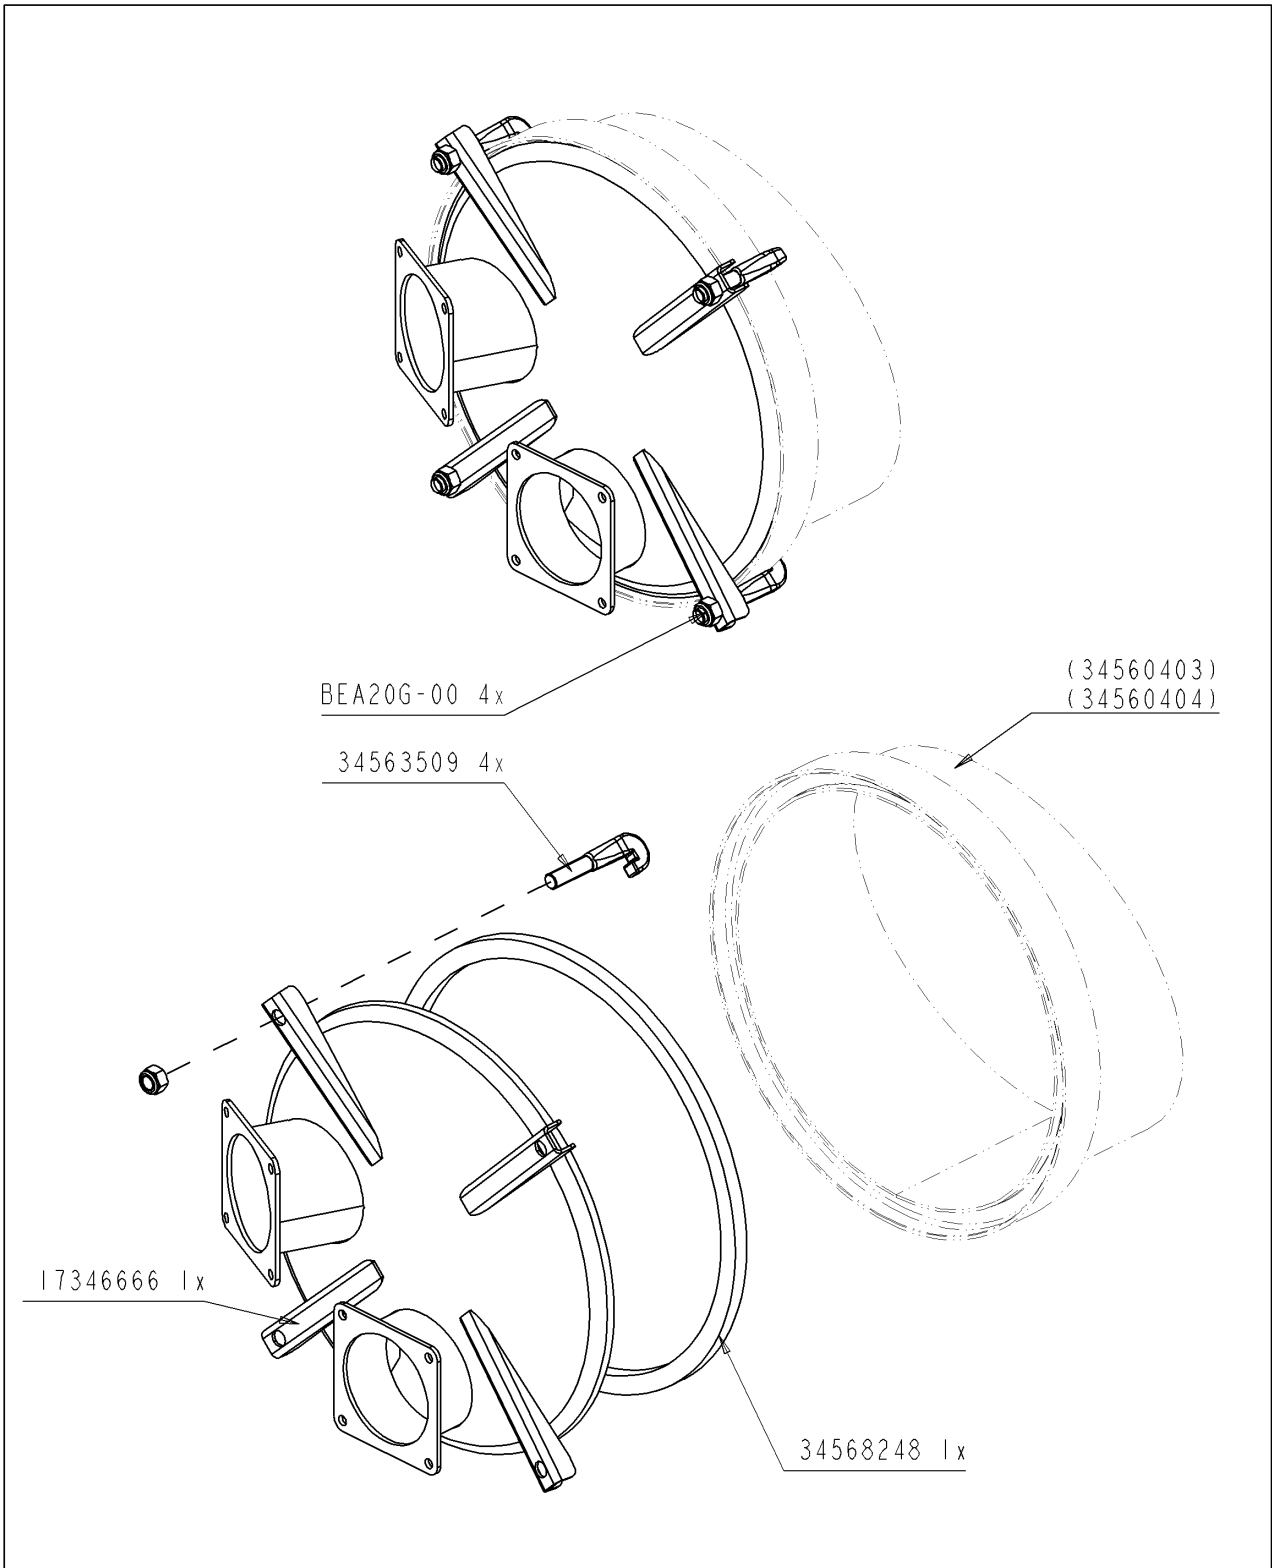

Article	Specification	Quantity
J34565084	MANOMETER D.100 JOSKIN	1

20286/180

EUROLINER 18000TRS Murray NZ

71500027

DOOR D600 2x6" SLANT LE INJECT

KLAPPE D:600 2x6" SCHRc LINKS INJEKT

DEUR D600 2x6" SCH LINKS INJ