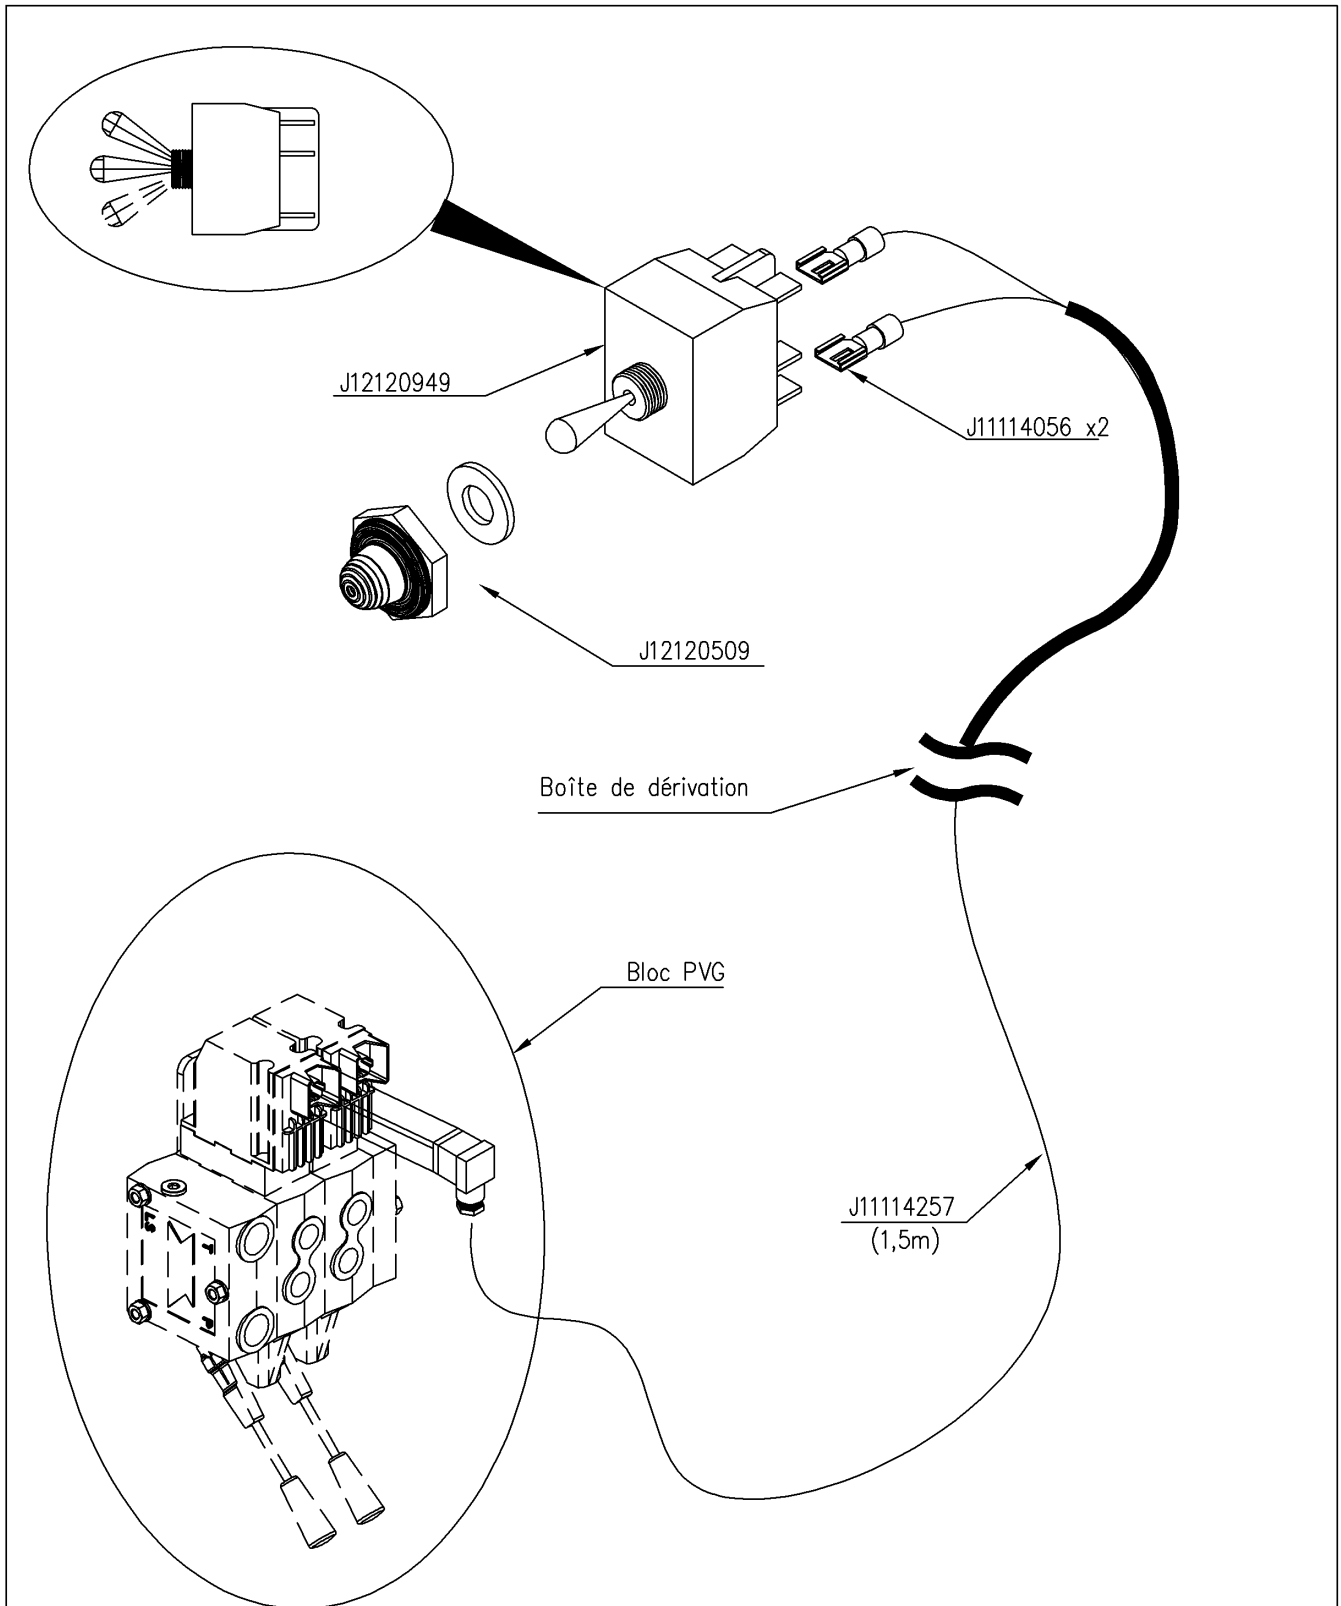

20286/180	EUROLINER 18000TRS Murray NZ	
71537554	(GB)	DBL POST SWITCH IMP ON/OFF
	(FR)	COMMUNTEUR DBL POT IMP ON/OFF + NG10
	(D)	SCHALTER DOPP PFOST IM ON/OFF
	(NL)	SCHAKELAAR DBL POOT IMP/ON/OFF

Ets **JOSKIN** S.A. Rue de Wergifosse,39 -B 4630 SOUMAGNE Belgium
© Tous droits réservés - Alle rechten voorbehouden - Alle Rechten vorbehalten - All rights reserved