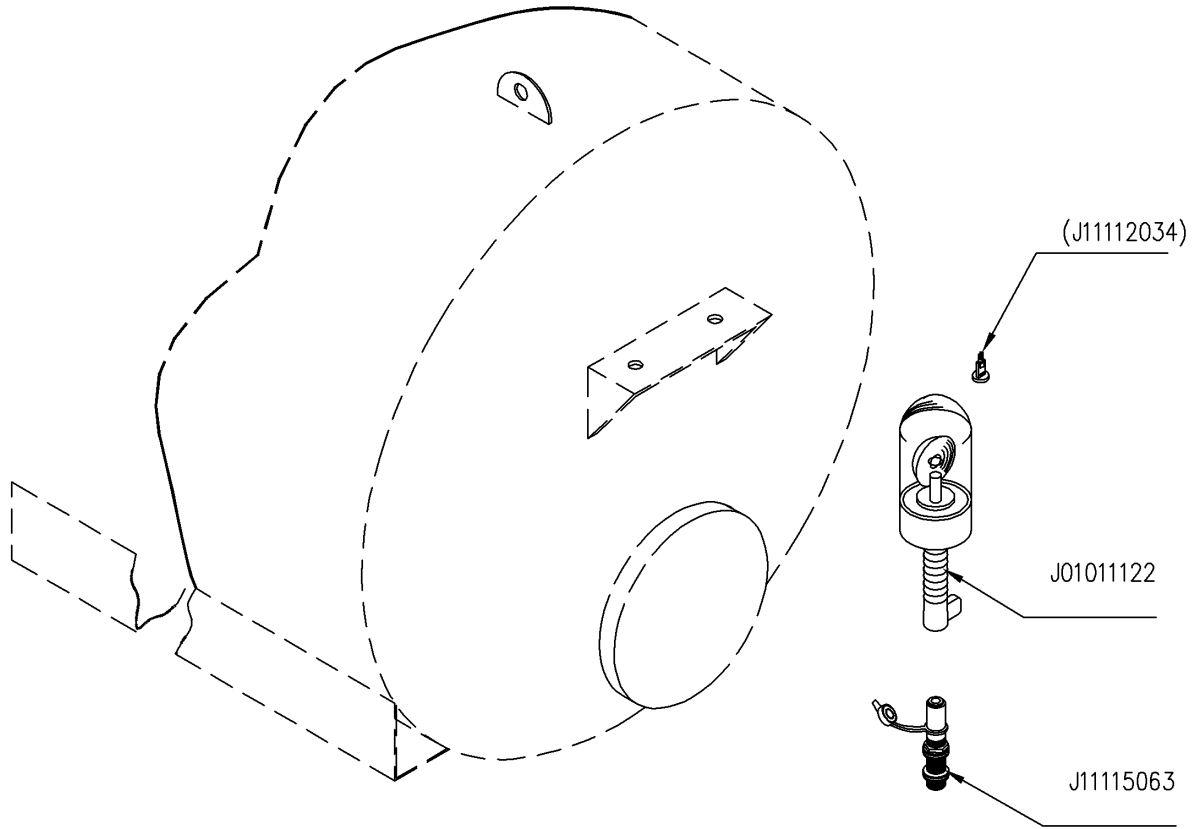

20286/180

EUROLINER 18000TRS Murray NZ

71504060

REAR BEACON ON TANK

GYROPHARE ARRIERE SUR CUVE

WARNLEUCHTE HINTEN AUF FASS

ACHTER ZWAAILICHT OP TANK

Ets **JOSKIN** S.A. Rue de Wergifosse,39 -B 4630 SOUMAGNE Belgium
© Tous droits réservés - Alle rechten voorbehouden - Alle Rechten vorbehalten - All rights reserved