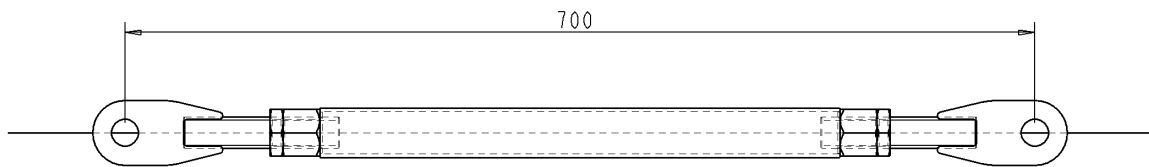

Parts schedule

20286/180

EUROLINER 18000TRS Murray NZ

Assembly nr

6060450066

...PRESSION SU HYD REMISE NIV AUT

Article	Specification	Quantity
BA06X20G.	ALLEN HEAD CAP SCREW M6X20	8
J33332420	VALVE 3/2 12VDC 3/8" 25L/MN	1
J33332151	MALE SCREW COUPLING M12L R3/8"	1
J33332022	INVERTED AND ADJUSTABLE 3-WAY CONNECTION 12L	1
J33332020	Adjustable smooth elbow 12L	1
J58010050	HOSEPIPE 3/8" 0m50 3057(90°)-2220	1
J33332027	FEMALE COUPLING 12L R3/8"	2
J12120182	Brakes pellet 1,2 mm	2
J58901500	...TUBE HYDR RIG d12 1500MM	2
J33332144	USED CUTTING RING 12L/S	2
J33334215	EQUAL TEE	4
J58931700	...TUBE HYDR RIG d25 1700mm	2
J58810080	HYDR FLEX PIPE 800MM	2
J58010080	HOSEPIPE 3/8" 1m00 3057(90d)-2220	1
J33332151	MALE SCREW COUPLING M12L R3/8"	2
J33332295	COLLAR 12MM	8
J33332189	M 6	8
BA06X30G.	..VIS ALLEN TETE CYLINDR. 6X30 DIN912 ZINGUE	8
J33334220	FITTING PAIR 1/2 COLL.PP/C4 25 MM	8
J33332189	M 6	8
J58010150	Hydraulic pipe with couplings	2
J58931700	...TUBE HYDR RIG d25 1700mm	2
J60910652	...PRE-MTG CLAPET NIV AUTO SU HYD	2
J58010080	HOSEPIPE 3/8" 1m00 3057(90d)-2220	2
J33332276	NUT 12S	2
J33334221	REDUC ADAPTER DKO	2
J58830100	HYDR FLEX PIPE 1000MM 3090-4113	4
J33332036	COUPLING DEVICE R3/4" R3/4"	6