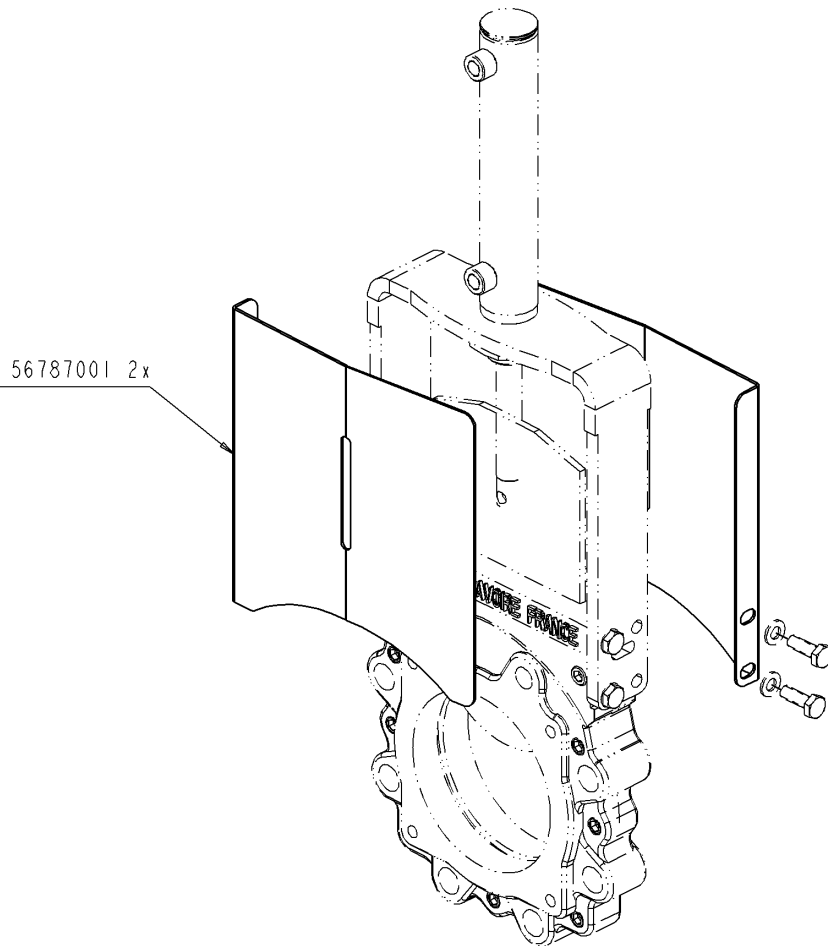

Assembly nr

71502003**Ø6" PERROT - valve assembly**

Article	Specification	Quantity
BER10G.00	...ECROU M10 AUTOSERRANT DIN 6926	2
J60900063	Quick coupling Ø6" - Perrot	1
J56786071	BASEPIECE FOR OPENING OF VALVE D6"	1
B10X30G.0T	BOLT M10X30	2
J60900061	FLAT HAND-OPERATED VALVE D6"	1