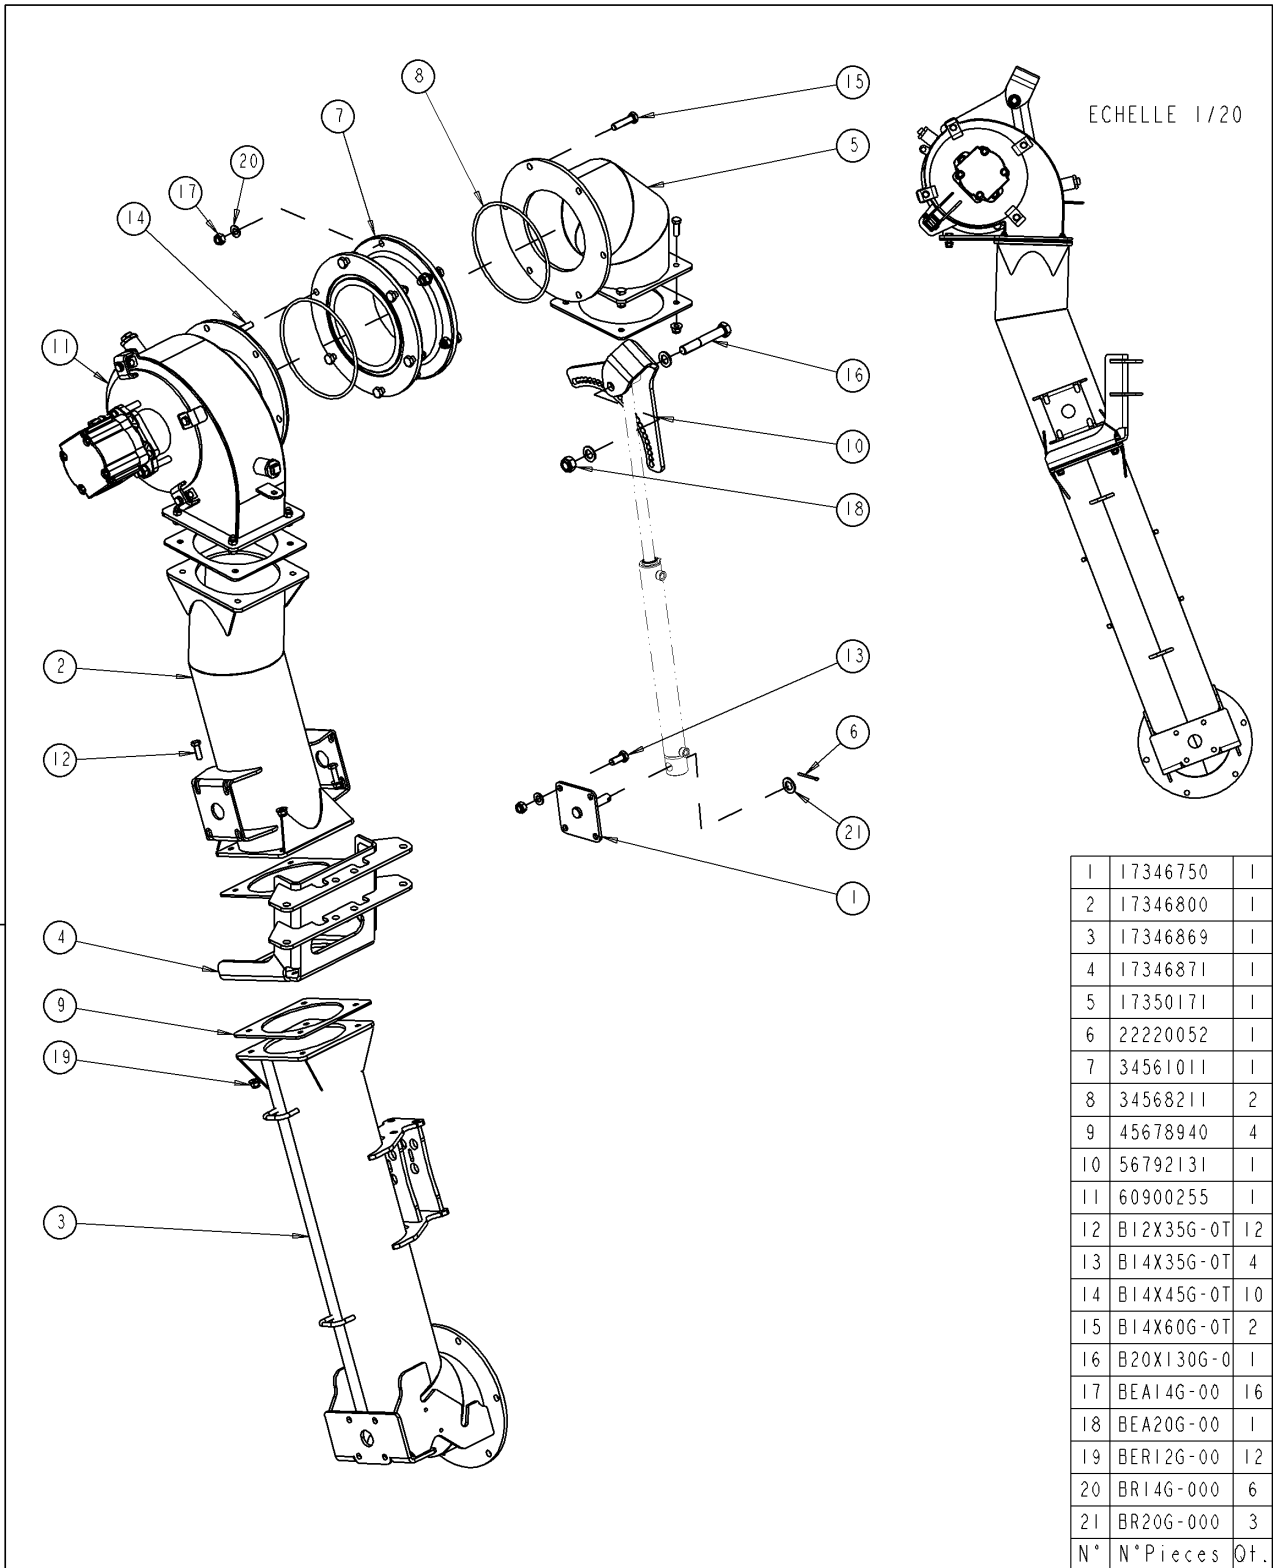

Parts schedule**20286/180****EUROLINER 18000TRS Murray NZ**

Assembly nr

71538159**MNT KNEE DBL JUMBO CARGO**

Article	Specification	Quantity
J34568211	O-RING 8"	1
J56789880	...AXE FIXATION JUMBO GD	6
J56792180	KNEE D200 ADAPT RAMUS VALVE	1
J60900003	COMPLETE INDUSTRIAL VALVE 8"	1
B20X30G.0T	BOLT M20X40	4
BEA14G.00	SAFETY NUT M14	13
J34565515	O-RING 8"Ø ITALY	2