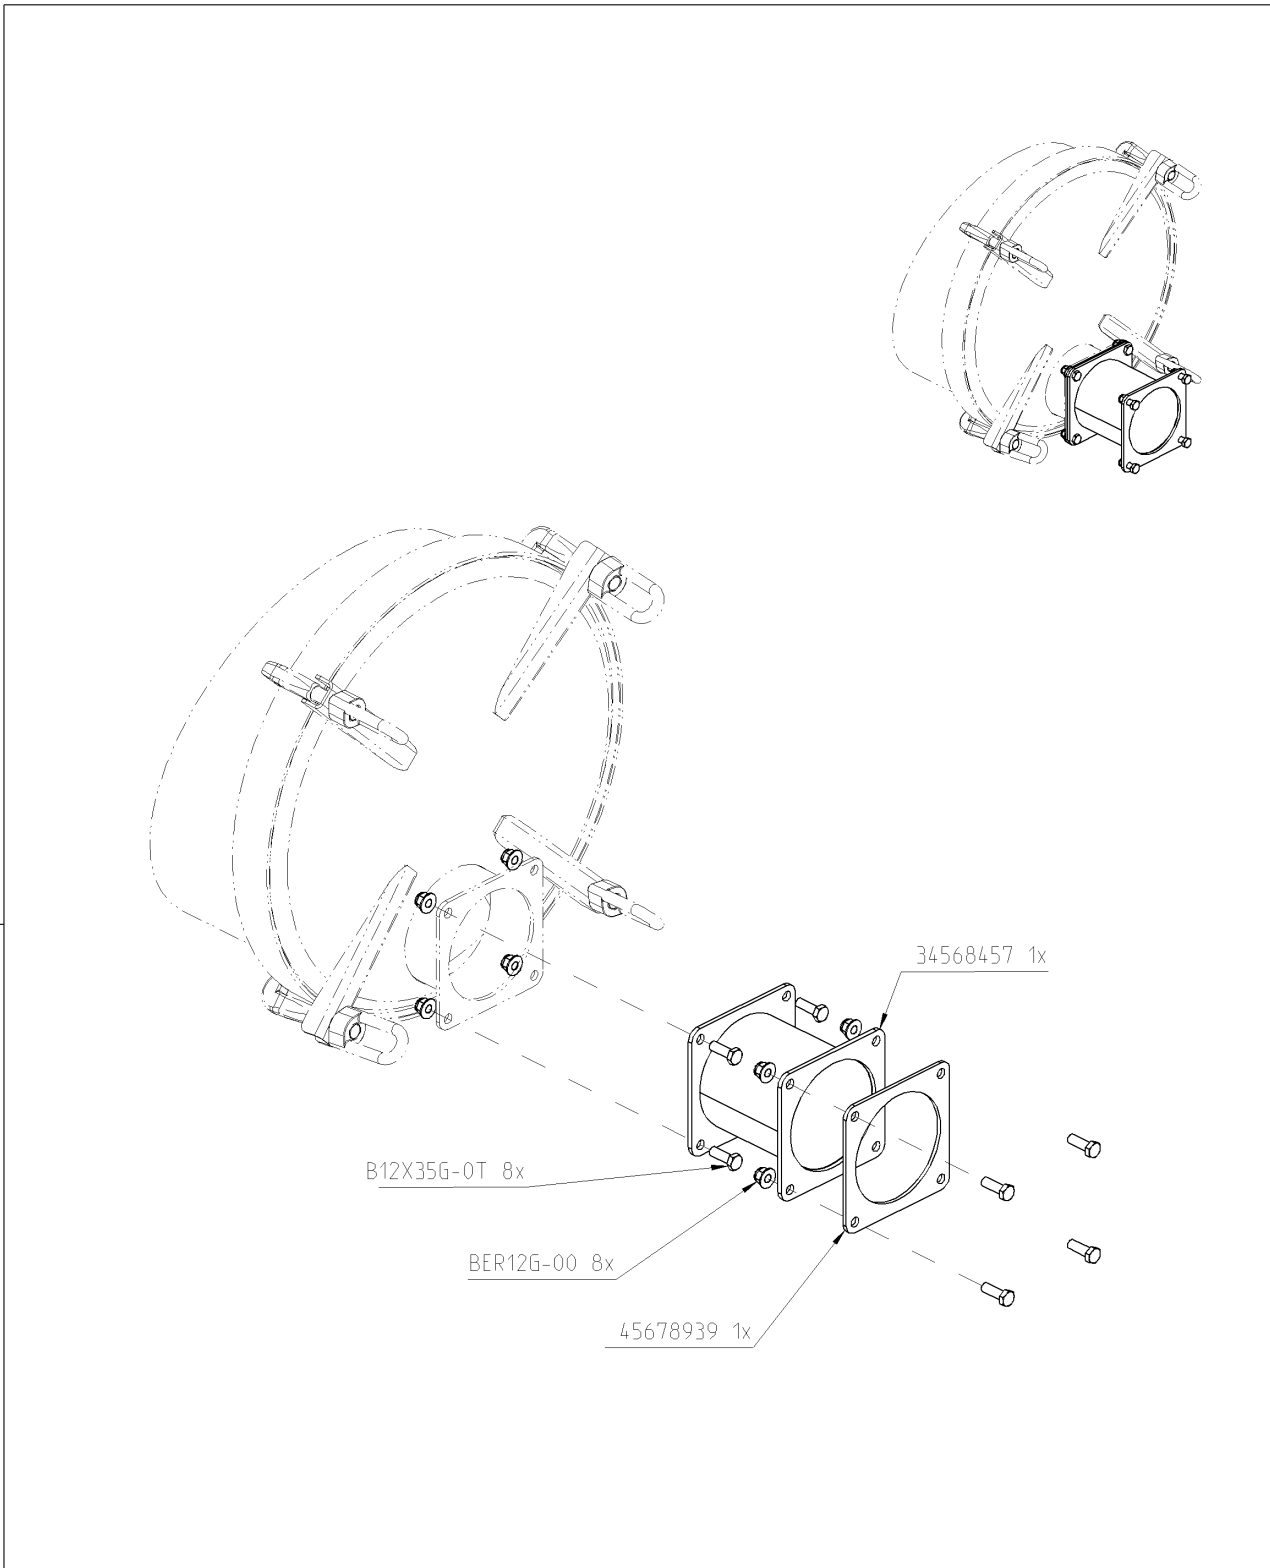

20286/180	EUROLINER 18000TRS Murray NZ	
71501108	(GB)	ADAPTING SCATT LINKAGE LG 150
	(FR)	ANPASSUNG VERTEIL HUB LG 150
	(NL)	AANPAS STROOIKEG HEF LG 150
	(PL)	ADAPTACI3N ESPARCID ELEV LG 150

Ets **JOSKIN** S.A. Rue de Wergifosse,39 -B 4630 SOUMAGNE Belgium
© Tous droits réservés - Alle rechten voorbehouden - Alle Rechten vorbehalten - All rights reserved