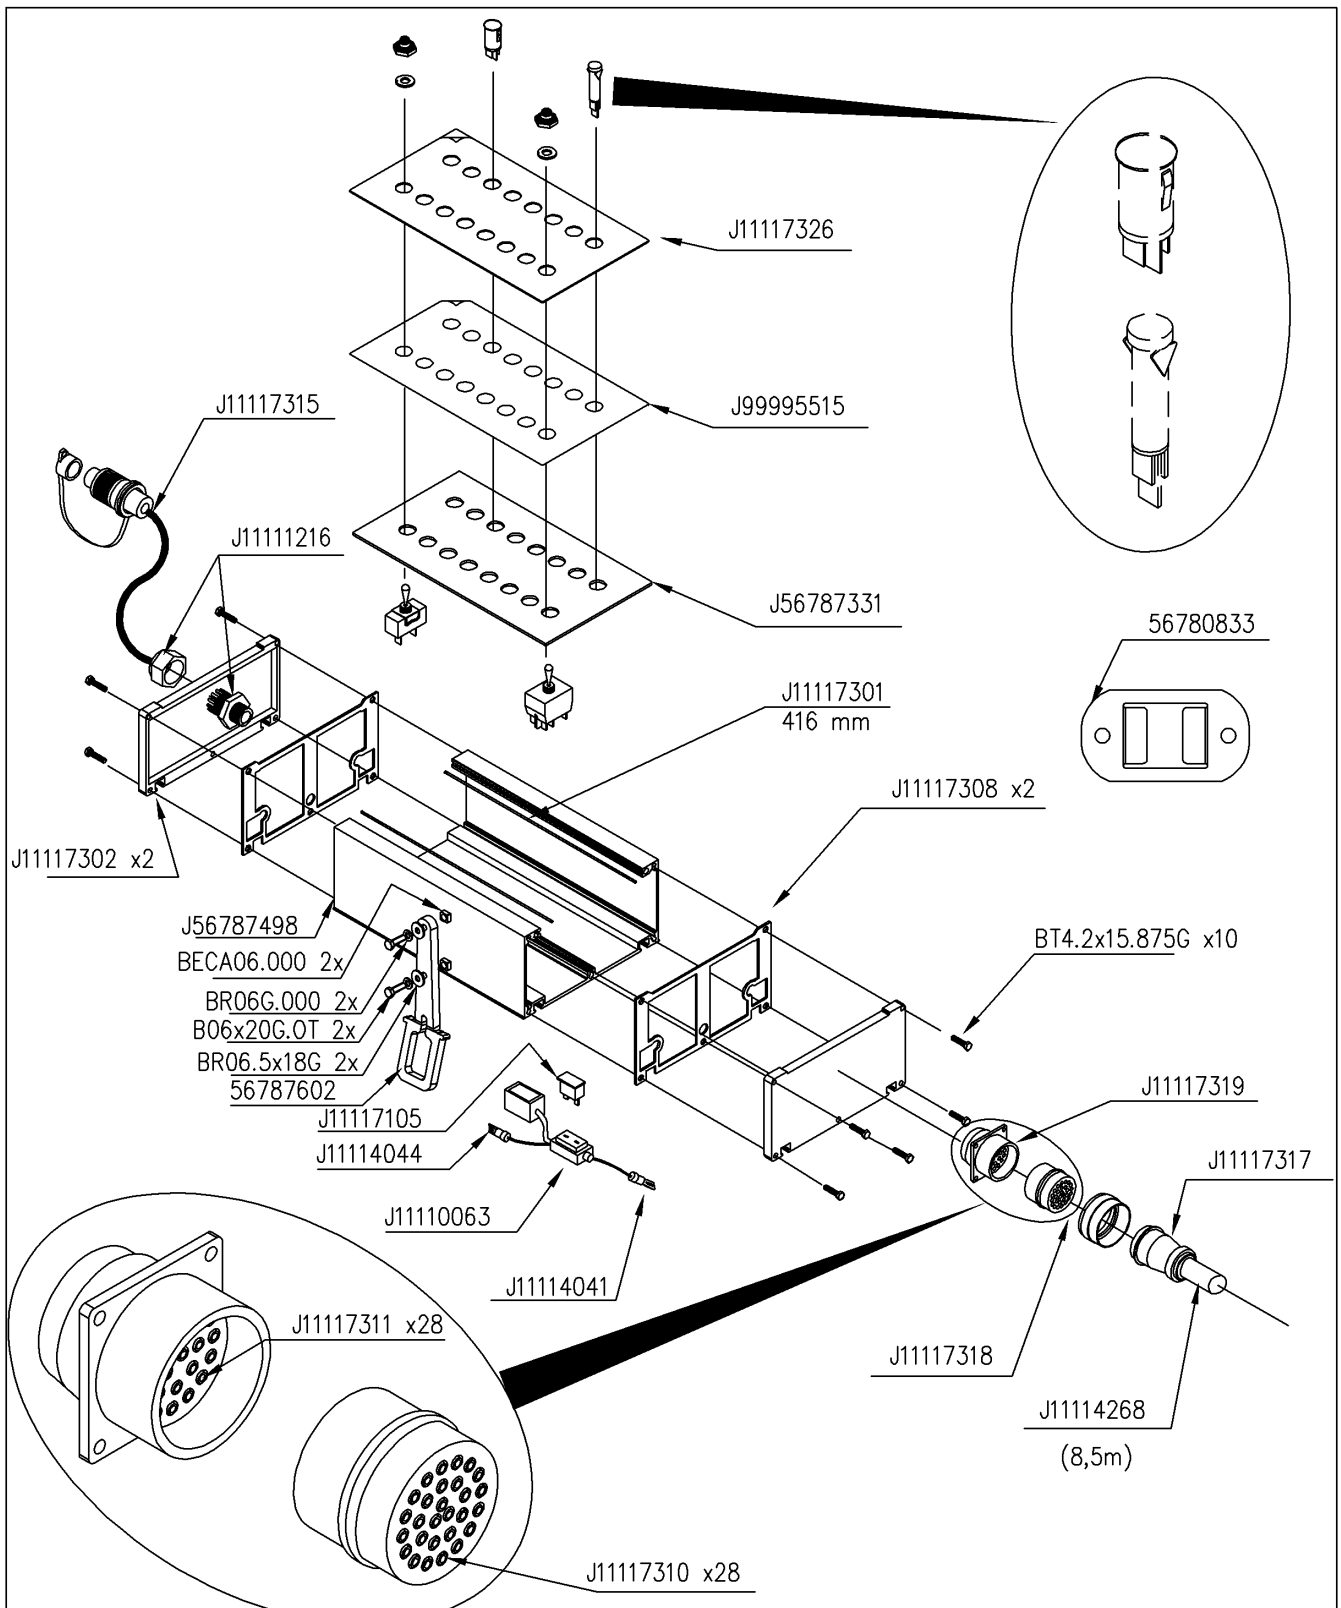

Parts schedule**20286/180****EUROLINER 18000TRS Murray NZ**

Assembly nr

71537238**CONNECT ENTRY BLOCK PVG VALVE**

Article	Specification	Quantity
J33331113	HYD CONNECT M 3/8" (TO BOLT)	1
J33332036	COUPLING DEVICE R3/4" R3/4"	1
J58410350	Hose 3/4" 3m50 2x3090	1
J58640350	Hose 1/4" 3m50 2109-2279	1
J33332115	MALE COUPL 10L 3/8	1
J33332301	MALE JACK CAP	1
J33331322	CHECK VALVE 3/4 0.5 BAR 160L/MN	1
J33332300	MALE NEEDLE JACK M1/2"	1
J33331340	MALE CAP 3/8	1
J33332035	COUPLING DEVICE M 3/4-M 1/2"	1
J33330202	QUICK COUPLING 3/4" (MALE)	1
J33332235	CAP F 3/4	1
J58470350	Hose 3/4" 3m50 3090-2215	1