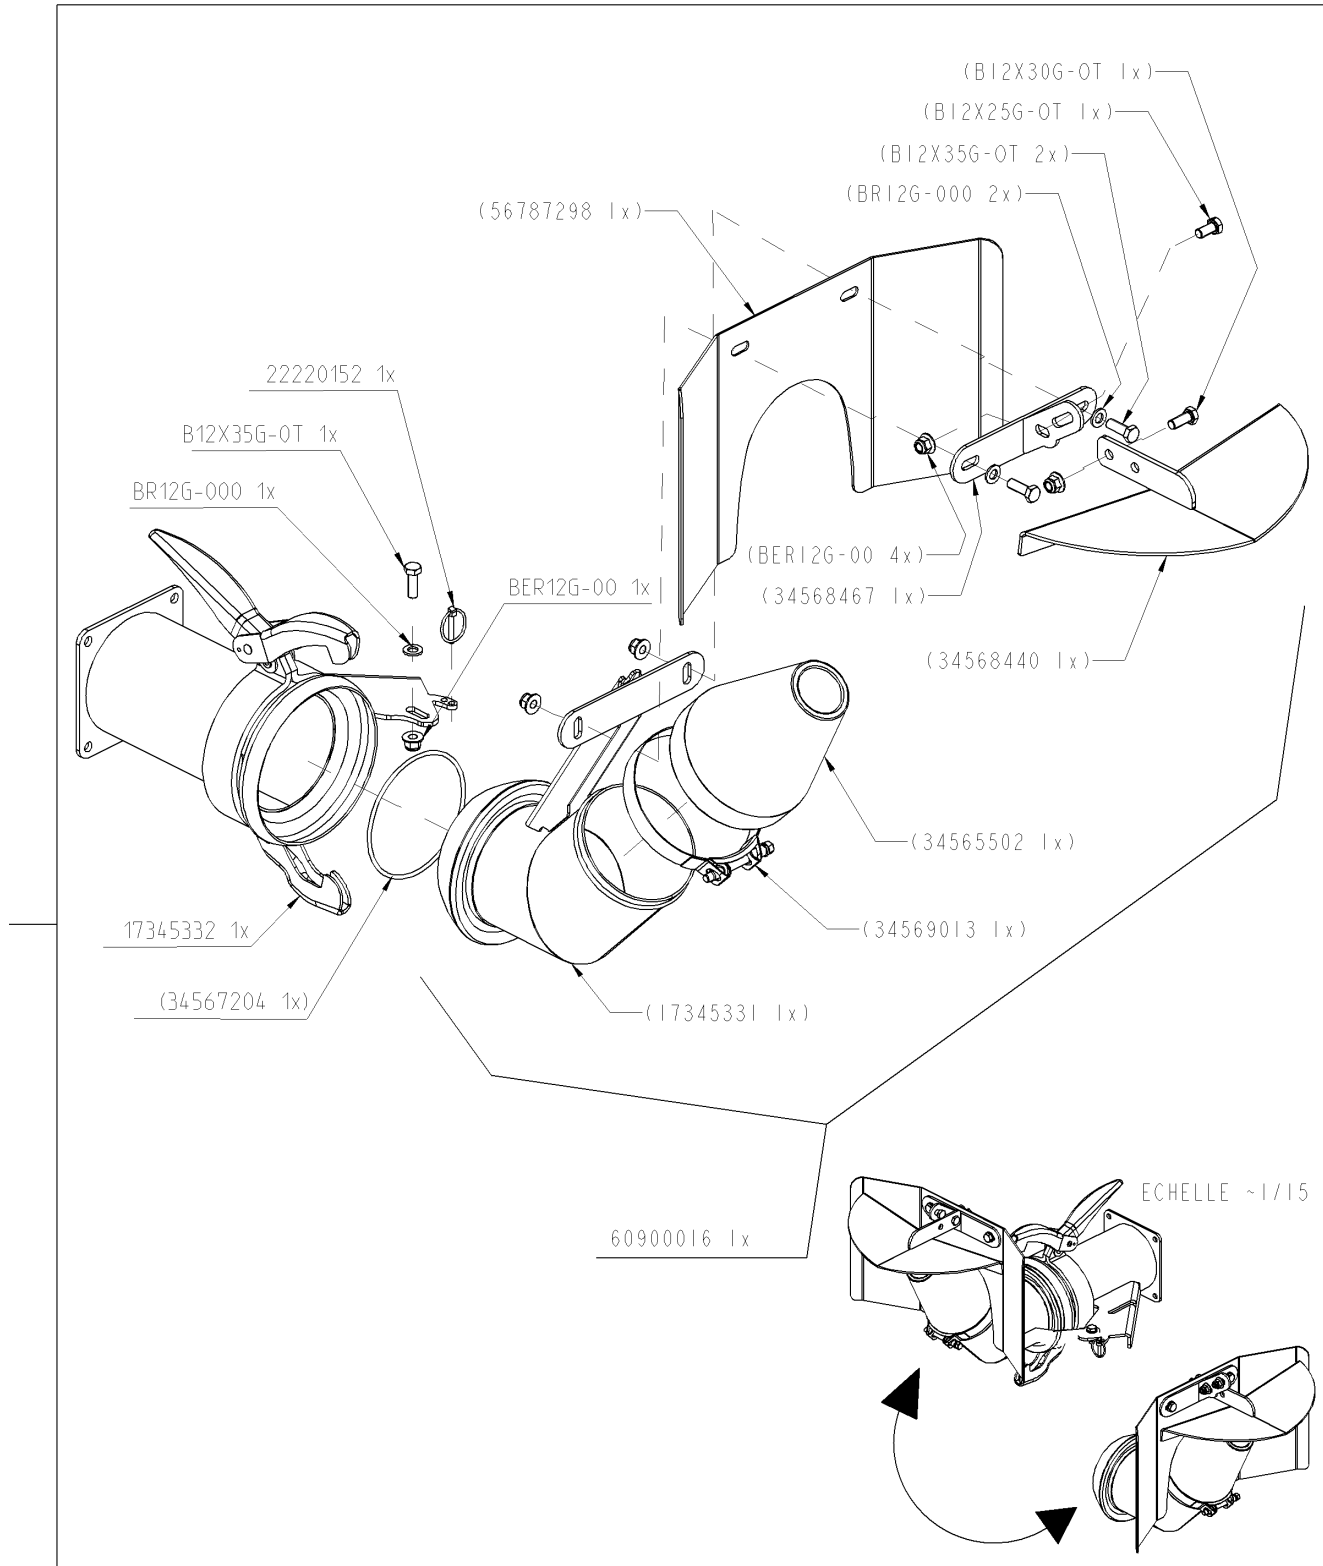

Parts schedule**20286/180****EUROLINER 18000TRS Murray NZ**

Assembly nr

71501015**INDUSTRIAL VALVE (RAMUS) Ø6" D.A.**

Article	Specification	Quantity
J33332196	MALE ELBOW 12L-MR1/4"K	1
J33332152	MALE SCREW COUPLING 12L R1/4"	1
J60900068	6"Ø INDUSTRIAL VALVE SINGLE ACTING	1
B12X25G.0T	BOLT M12X25	8
J45678939	JOINT FLANGE 6"	2
J22220121	CUPPER SEAL 13X18X1,5 1/4"	2