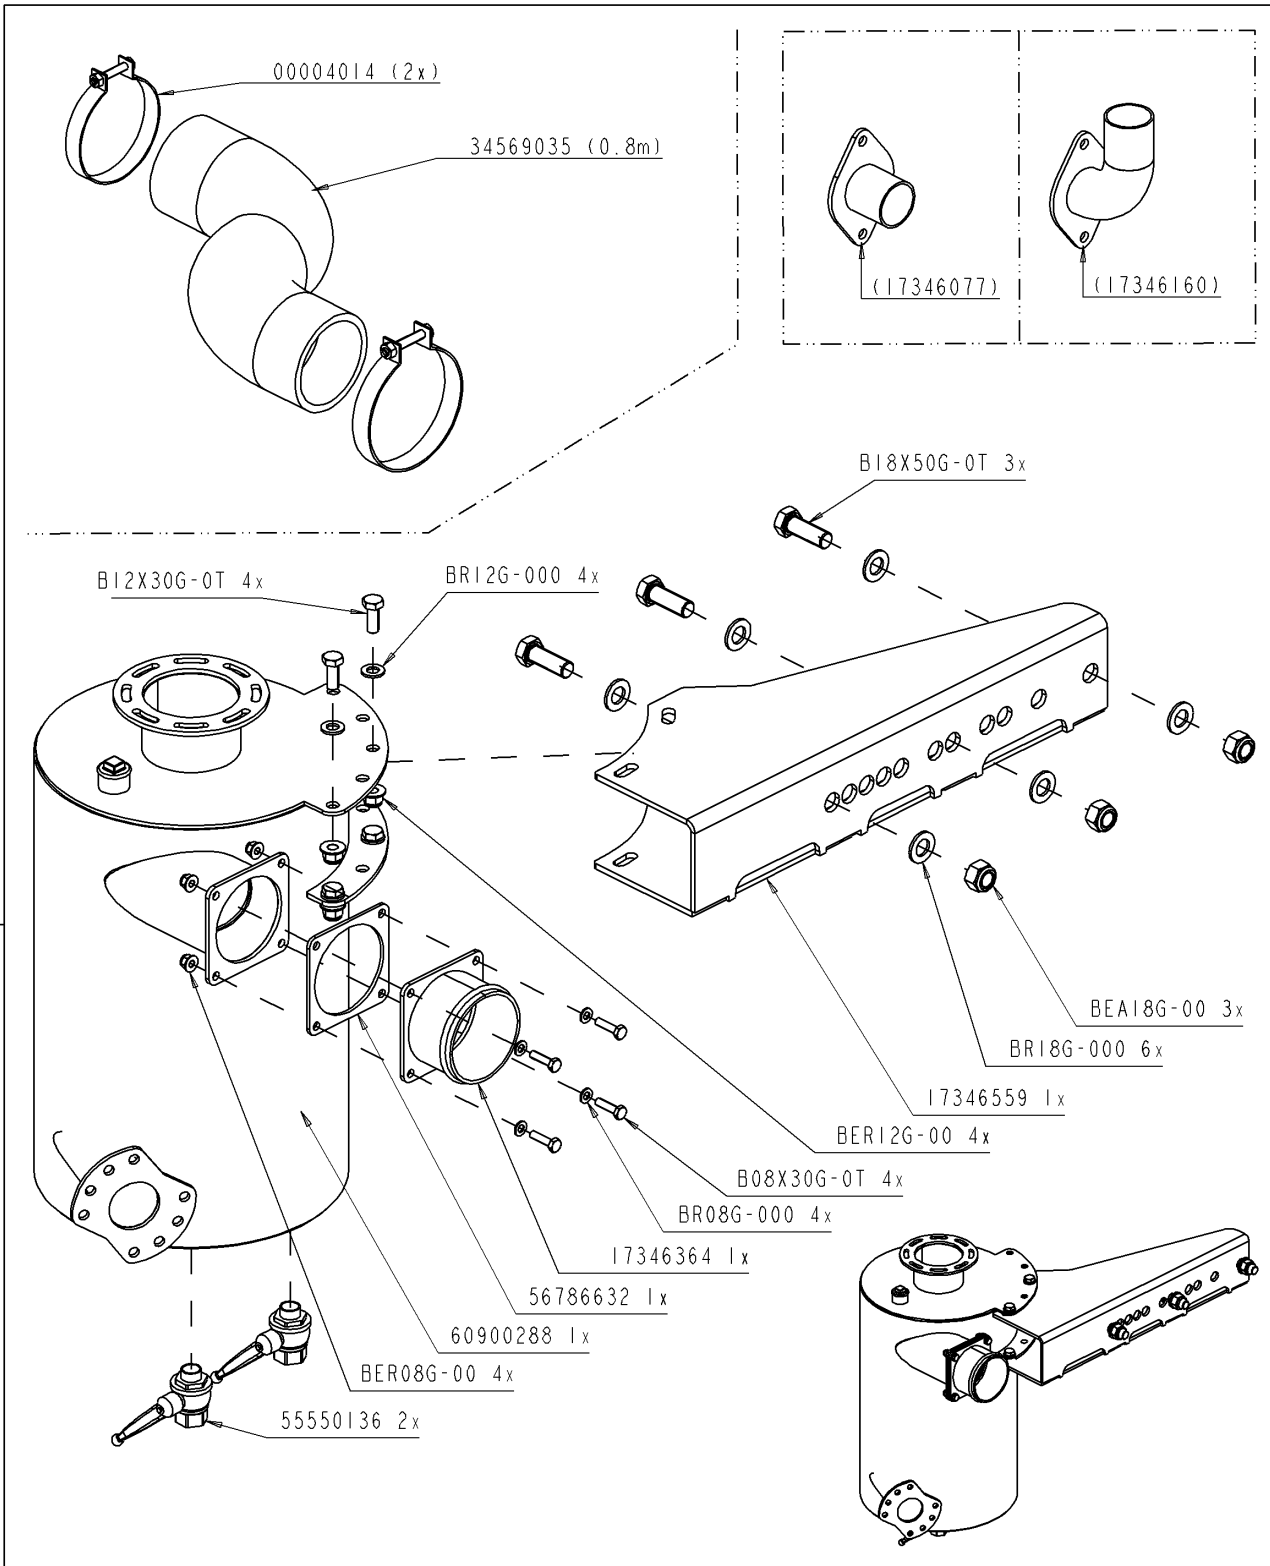

20286/180

EUROLINER 18000TRS Murray NZ

71406052

SORTIE POT ECHAPP BRIDE

Parts schedule**20286/180****EUROLINER 18000TRS Murray NZ**

Assembly nr

71406052**...SORTIE POT ECHAPP BRIDE**

Article	Specification	Quantity
J11113064	CLAMPING COLLAR D90-110MM	1
J17350140	...TUYAU POT ECHAPPEMENT BRIDE 4"	1
B08X30G.0T	BOLT M8X30	4
BR08G.000	FLAT WASHER D8	4
J56792571	...JOINT BRIDE DIRECTIONNELLE 4" POT ECHAPPEMENT	1
BER08G.00	...ECROU M8 AUTOSERRANT DIN 6926	4
J34560882	AIR INTAKE D 101.6	1