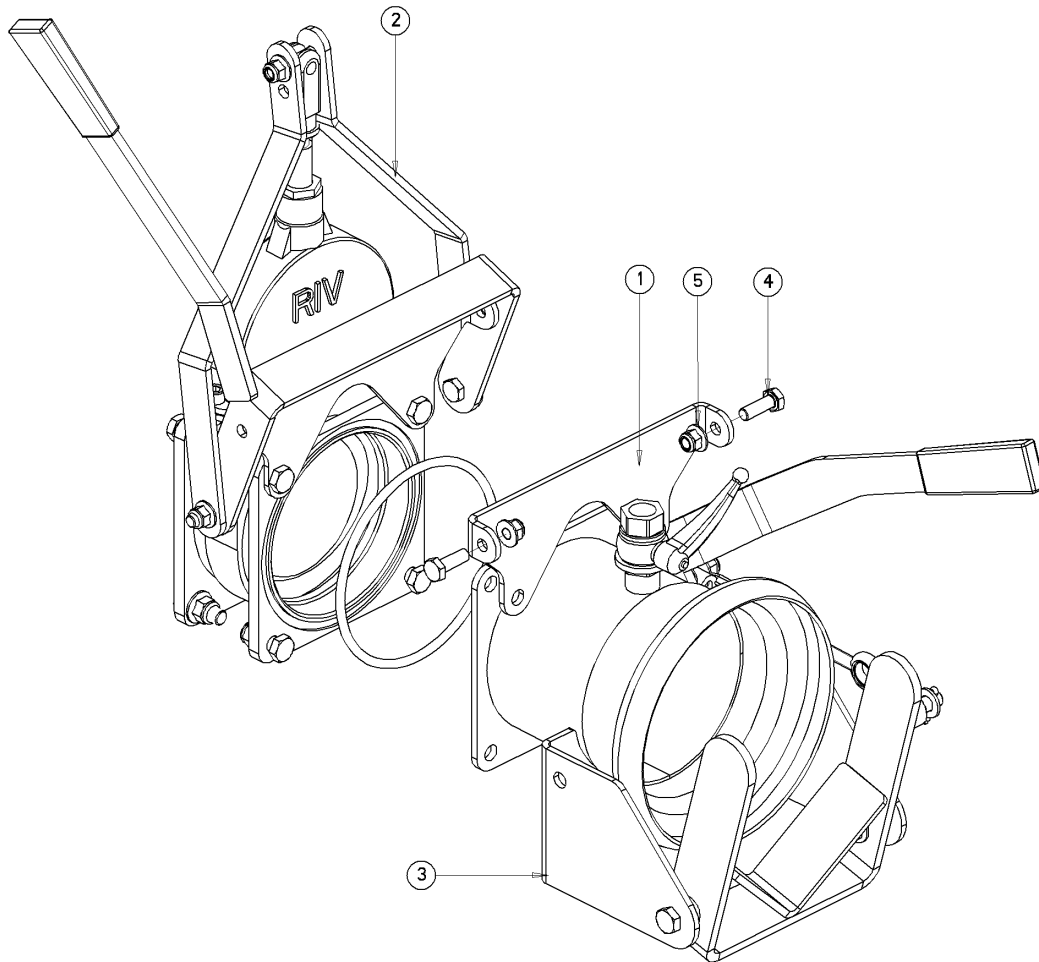

Parts schedule

20286/180 **EUROLINER 18000TRS Murray NZ**
Assembly nr **71502001** **CAP Ø6"**

Article	Specification	Quantity
J56780022	FLANGED CAP D4"-6"	1
B12X35G.0T	BOLT M12X35	4
BER12G.00	...ECROU M12 AUTOSERRANT DIN 6926	4
J45678936	SEAL CAP 4" AND 6"	1