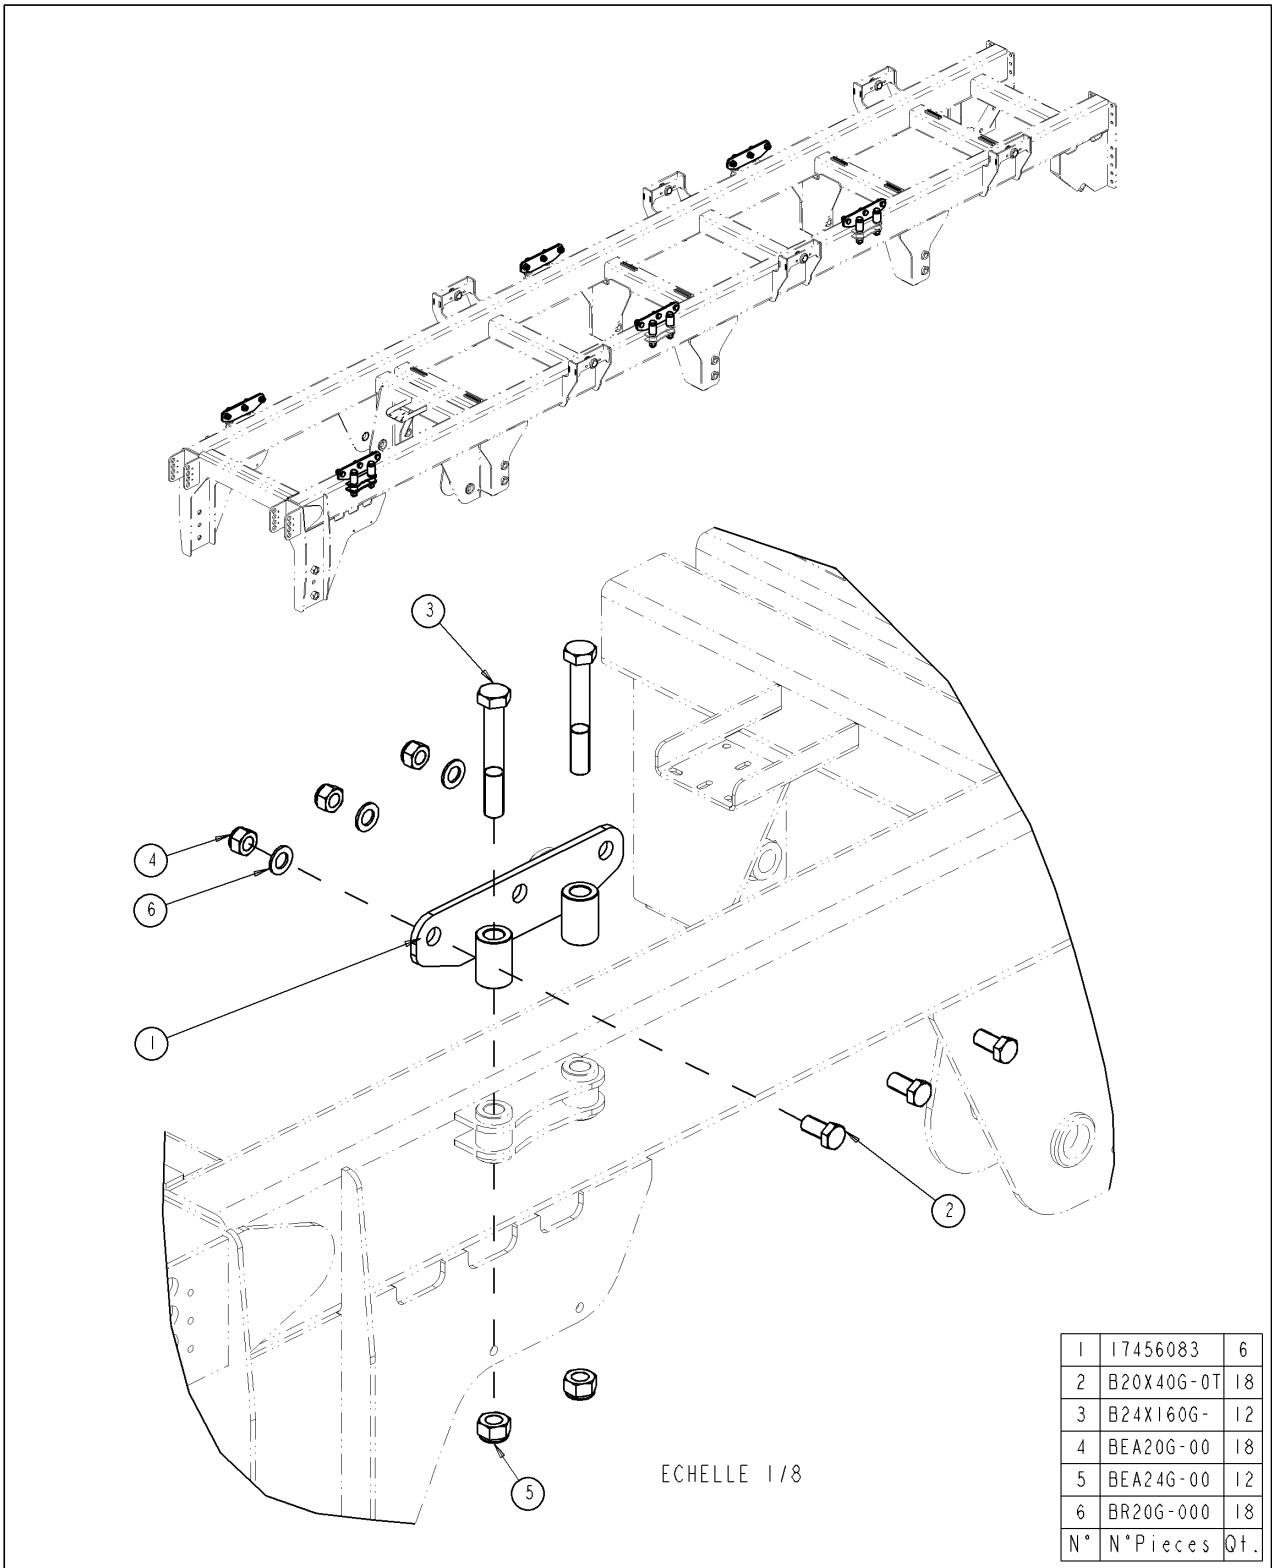

Parts schedule**20286/180****EUROLINER 18000TRS Murray NZ**

Assembly nr

71549001**PTO SHAFT SUPPORT ON THE DRAWBAR**

Article	Specification	Quantity
B12X35G.0T	BOLT M12X35	1
BR12G.000	FLAT WASHER D12	1
BER12G.00	...ECROU M12 AUTOSERRANT DIN 6926	1
J17456022	GALVANISED PTO SHAFT SUPPORT	1