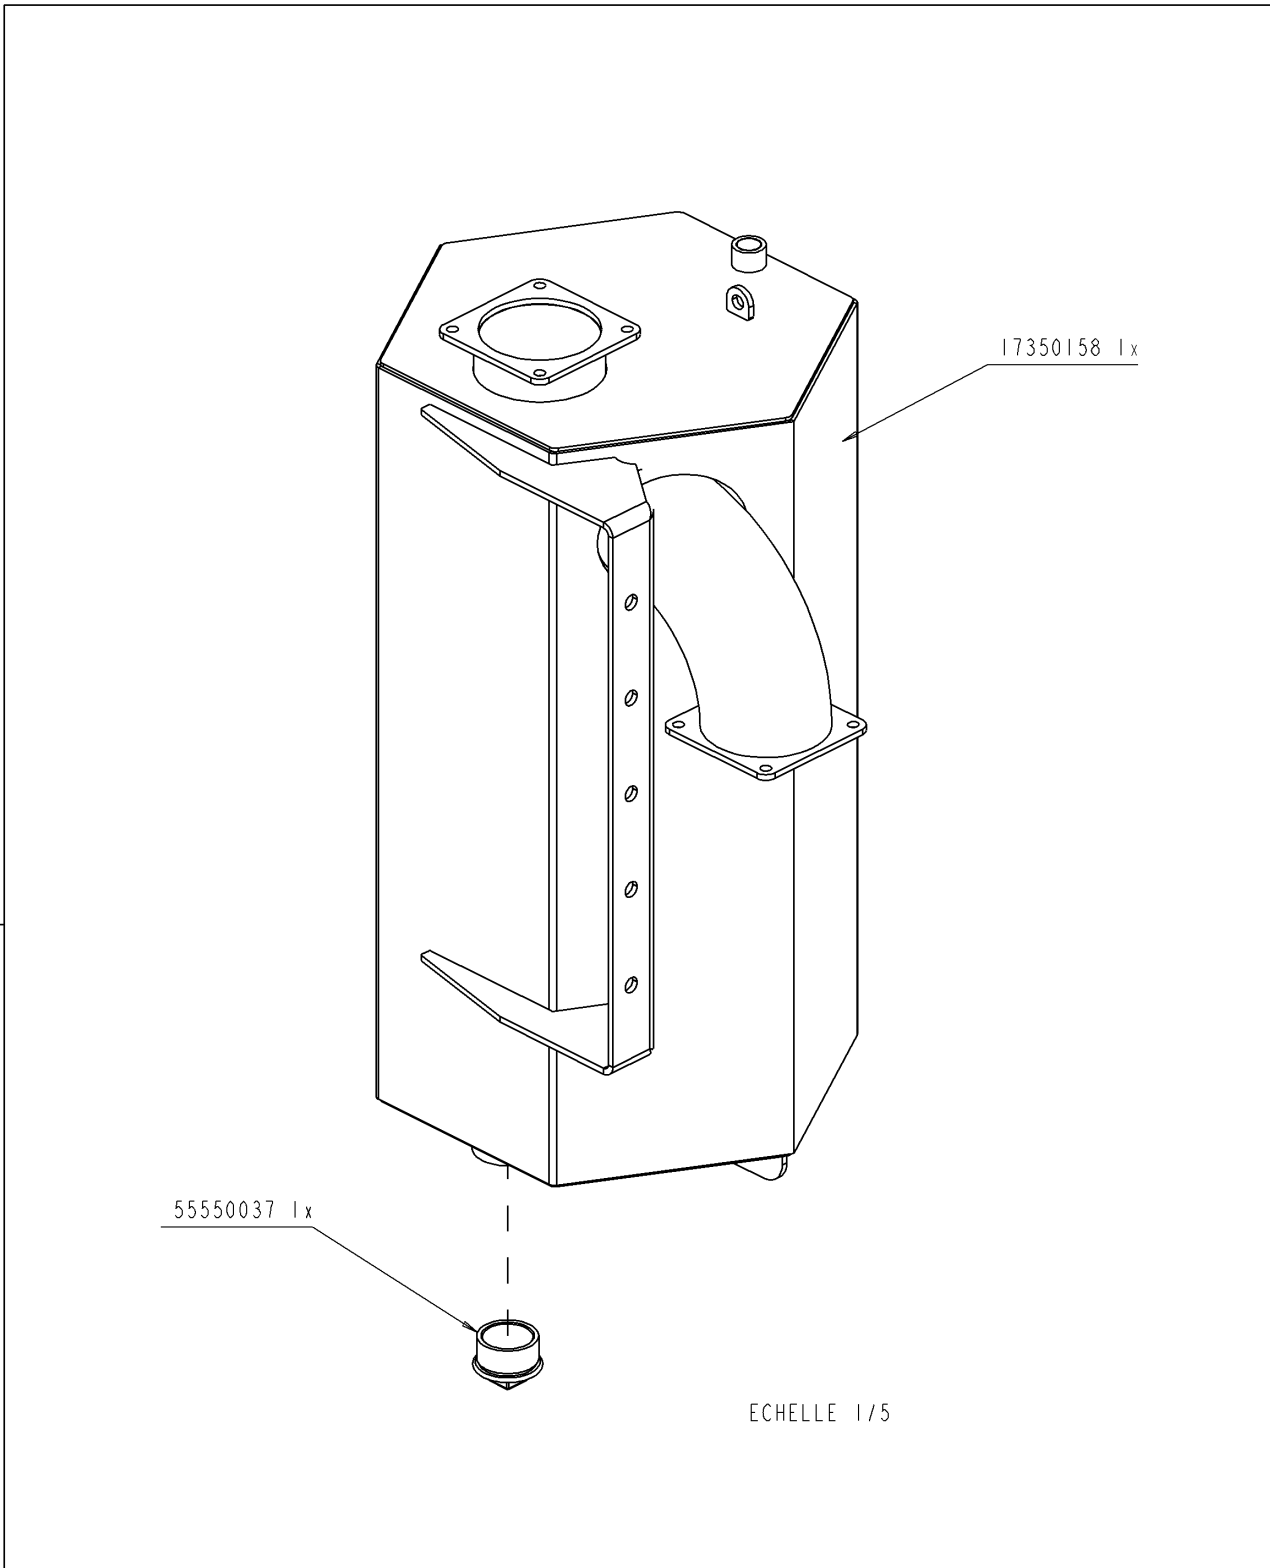

20286/180

EUROLINER 18000TRS Murray NZ

6060900290

MTG EPURATEUR 60L BRIDE CARRE