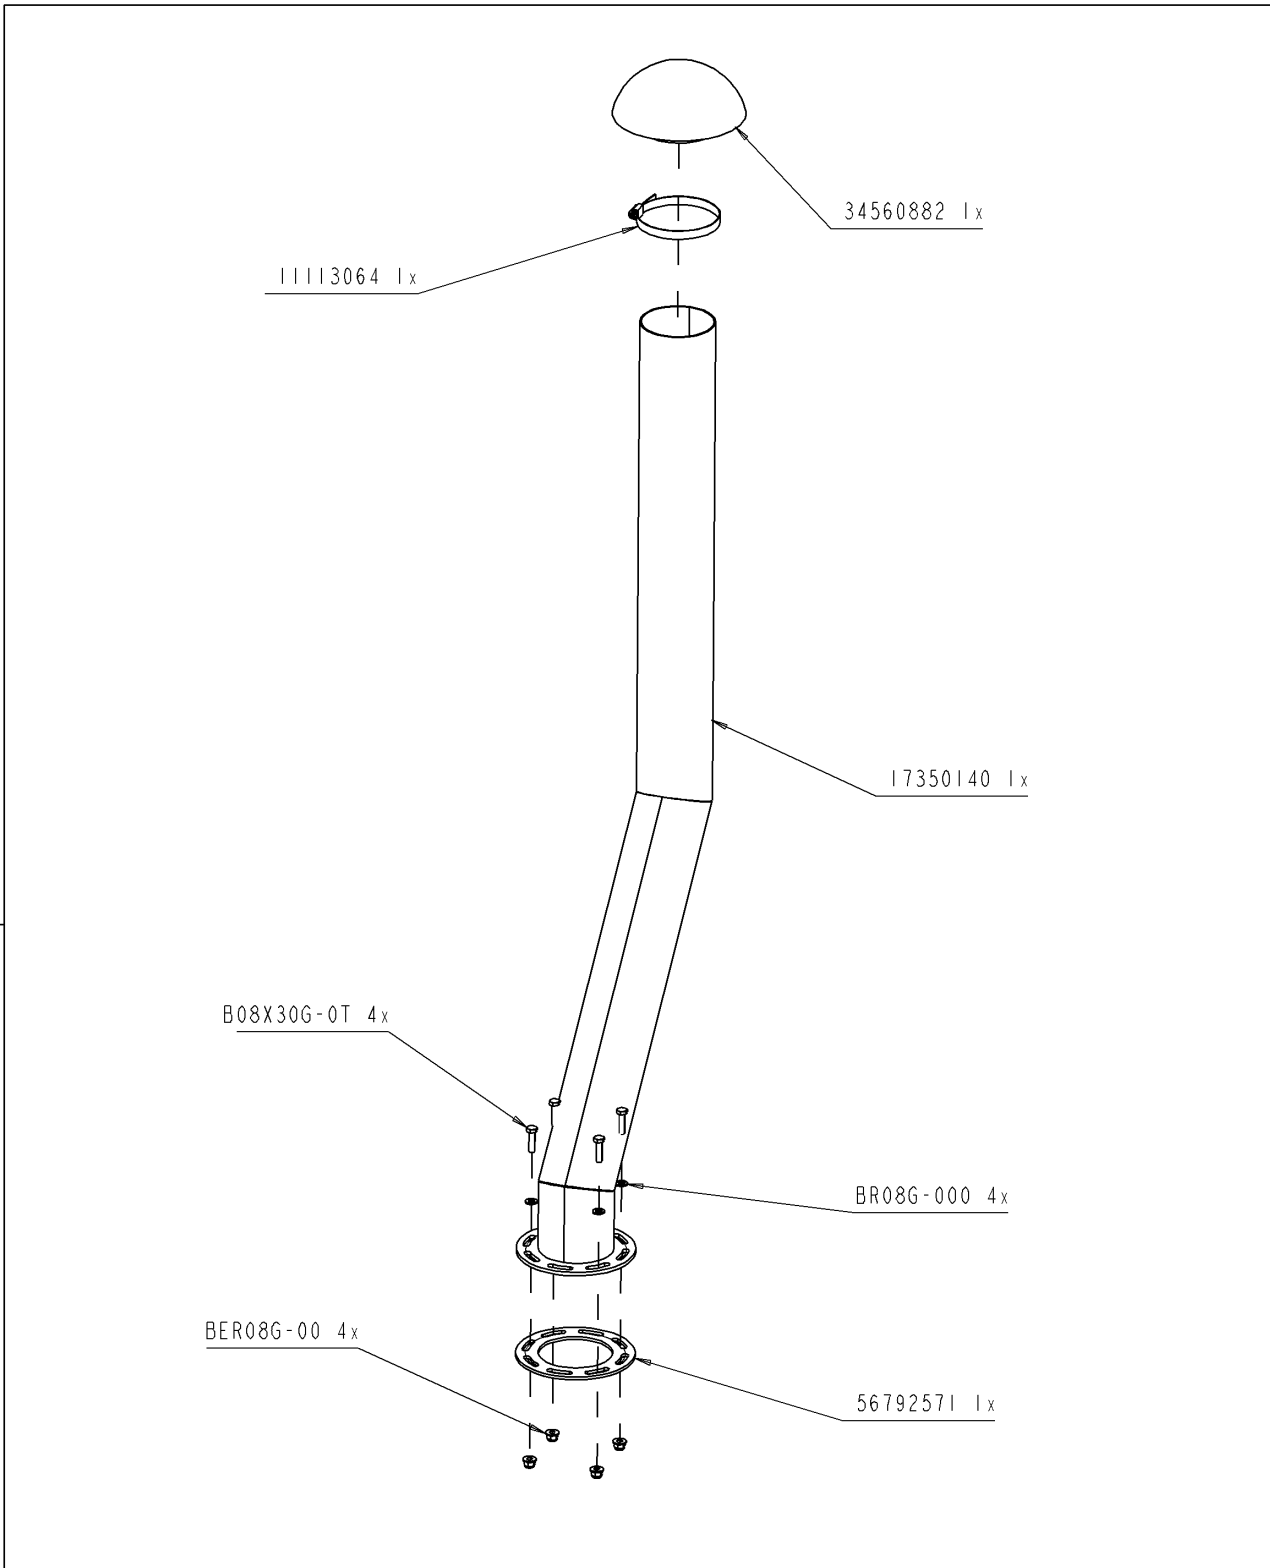

20286/180

EUROLINER 18000TRS Murray NZ

71406052

SORTIE POT ECHAPP BRIDE