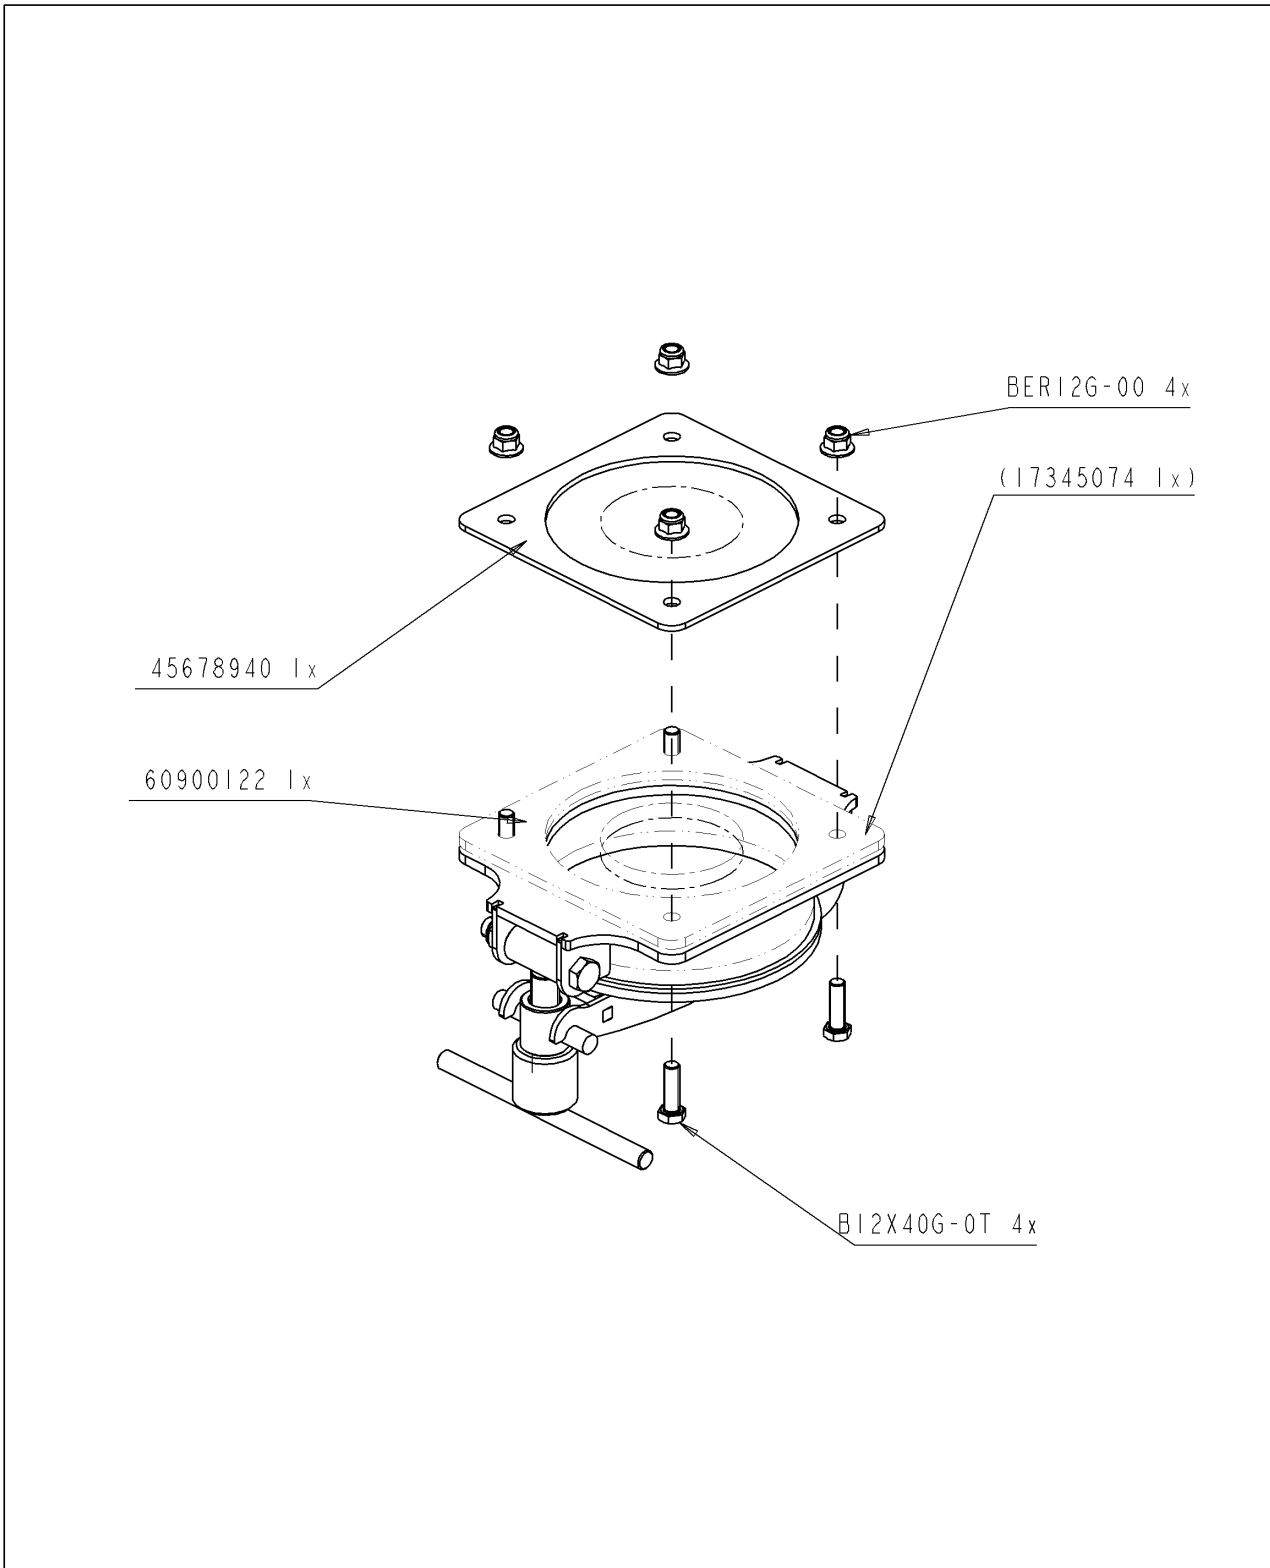

20286/180

EUROLINER 18000TRS Murray NZ

71502073

8"Ø DRAINING CAP

BOUCHON DE VIDANGE D8"

ENTLEHRUNGSSTOPFEN 8"

AFTAPDOP D8"

Ets **JOSKIN** S.A. Rue de Wergifosse,39 -B 4630 SOUMAGNE Belgium

© Tous droits réservés - Alle rechten voorbehouden - Alle Rechten vorbehalten - All rights reserved