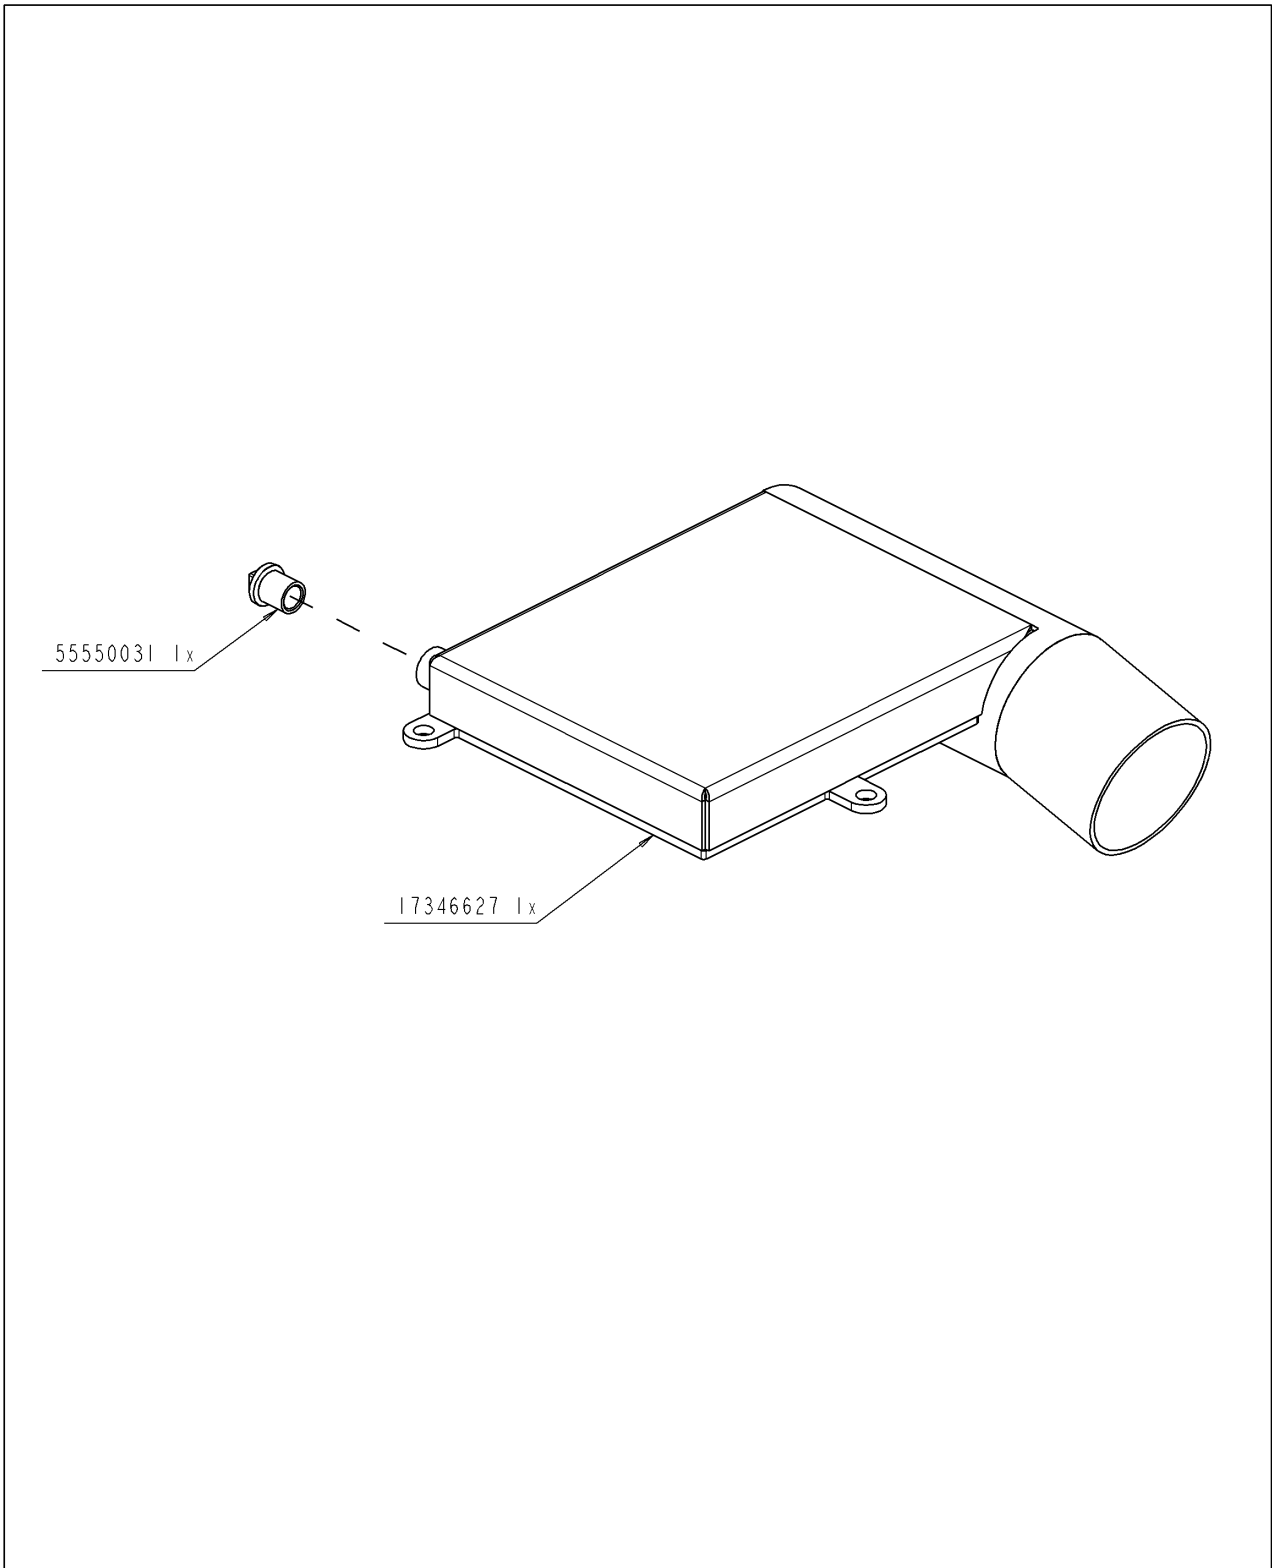

20286/180	EUROLINER 18000TRS Murray NZ	
6060900249	(FR)	PREMONTAGE BOITE SECURITE D100
	(FR)	VORMONTAGE SICHERHEITSK D100
	(NL)	VOORMONTAGE KAST BEVEIL D100
	(PL)	PREMONTAJE CAJA SEGURIDAD D100

Ets **JOSKIN** S.A. Rue de Wergifosse,39 -B 4630 SOUMAGNE Belgium
© Tous droits réservés - Alle rechten voorbehouden - Alle Rechten vorbehalten - All rights reserved