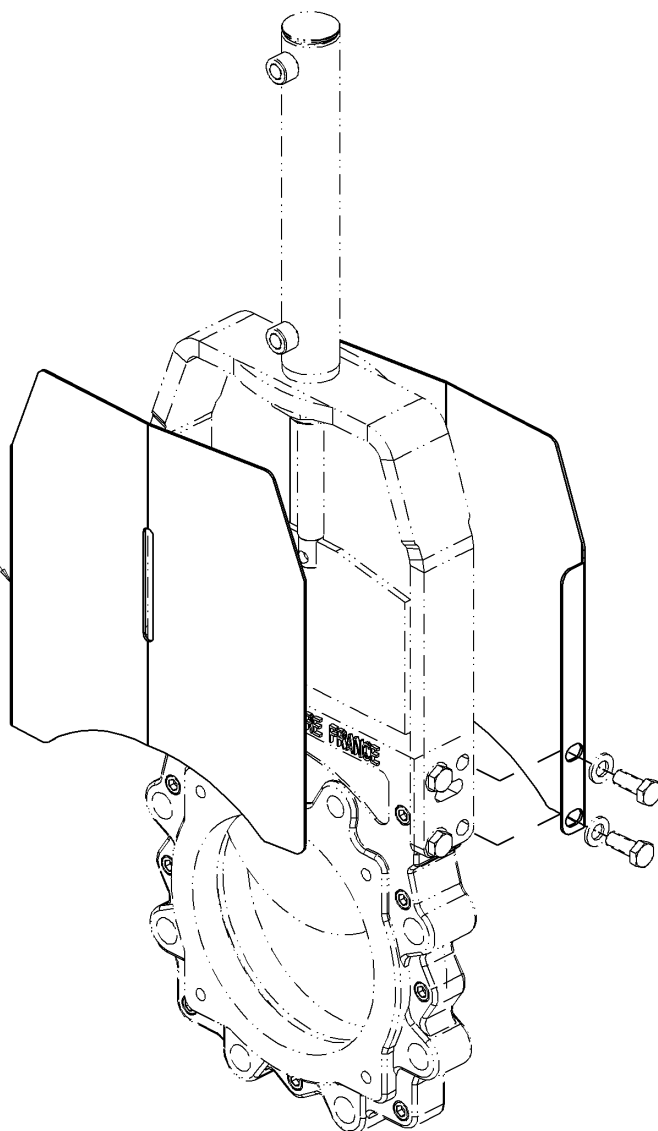

56787002 2x

20286/180

EUROLINER 18000TRS Murray NZ

71502015

PROTECT RAMUS VALVE 8"

SCHUTZ SCHIEBER RAMUS 8"

BESCHERM RAMUS AFSL 8"

PROTECCIÓN COMPUERTA RAMUS 8"

Ets **JOSKIN** S.A. Rue de Wergifosse,39 -B 4630 SOUMAGNE Belgium
© Tous droits réservés - Alle rechten voorbehouden - Alle Rechten vorbehalten - All rights reserved