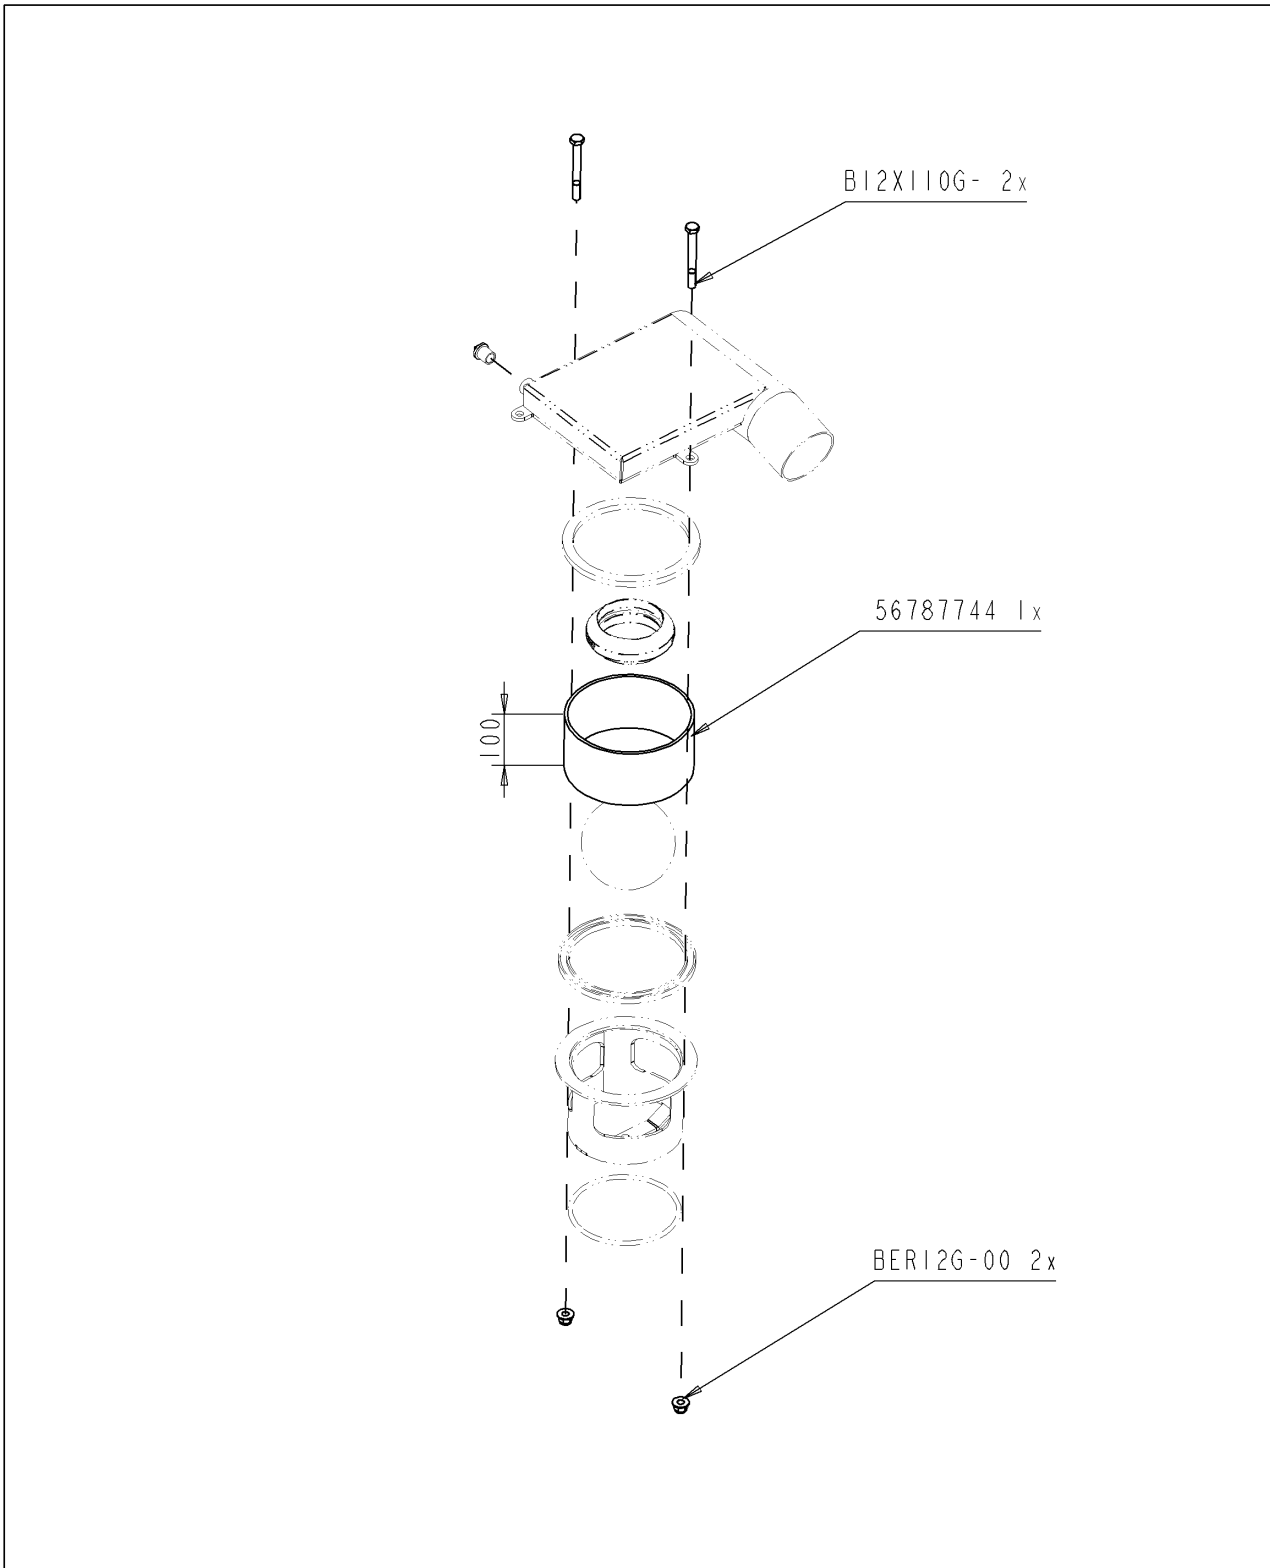

20286/180

EUROLINER 18000TRS Murray NZ

71410044

MNT BOLT SECURITY H100

MTG VERSCH SICHERHEIT H100

MTG BOUTBEVEILIGING H100

MTJ SEGURIDAD EMBULONADA H100

Ets **JOSKIN** S.A. Rue de Wergifosse,39 -B 4630 SOUMAGNE Belgium
© Tous droits réservés - Alle rechten voorbehouden - Alle Rechten vorbehalten - All rights reserved