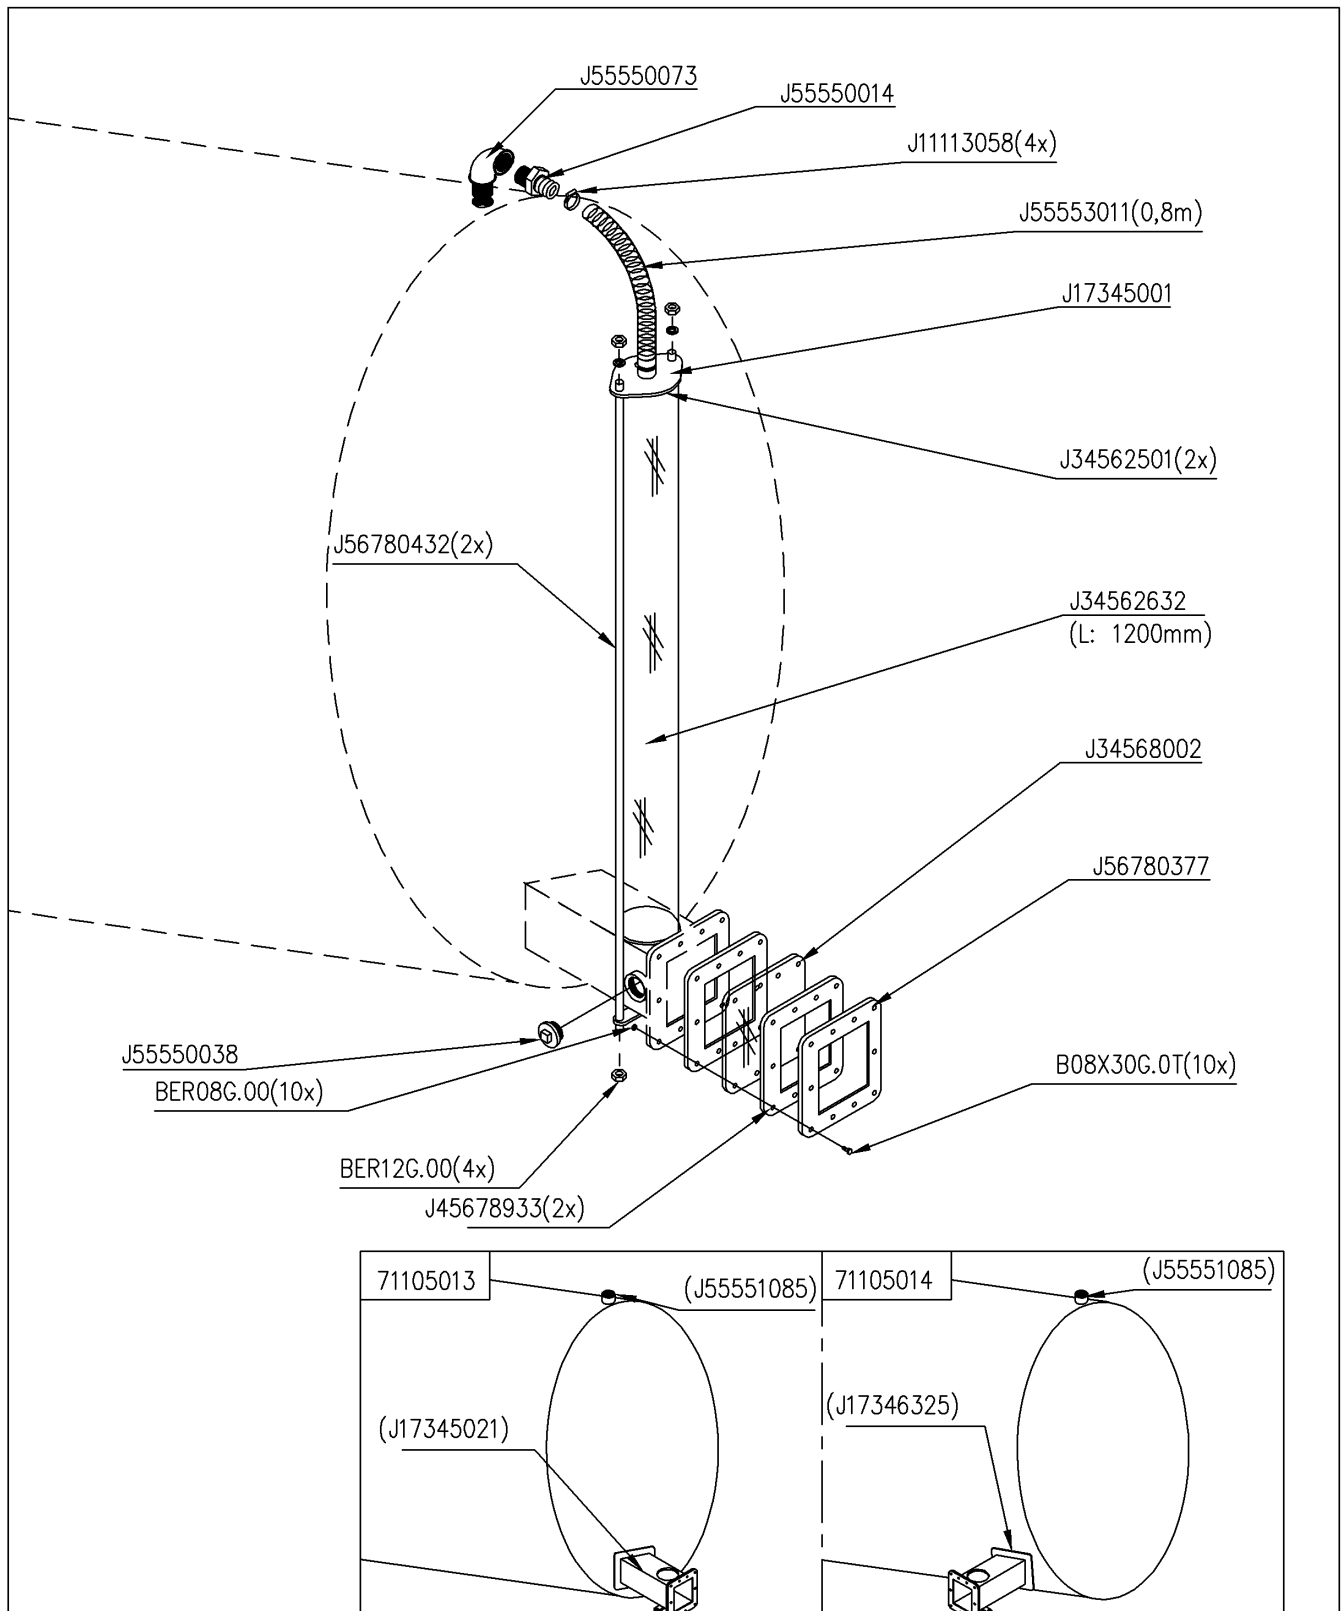

20286/180

EUROLINER 18000TRS Murray NZ

71504006

MTG SEC SURPRESSION 6 BOULON

Parts schedule**20286/180****EUROLINER 18000TRS Murray NZ**

Assembly nr

71504006**...MTG SEC SURPRESSION 6 BOULON**

Article	Specification	Quantity
B12X35G.0T	BOLT M12X35	4
BR12G.000	FLAT WASHER D12	4
J45678939	JOINT FLANGE 6"	1
BER12G.00	...ECROU M12 AUTOSERRANT DIN 6926	4
J60900294	...PRE-MTG SEC SURPRESS 6 BOULON	1