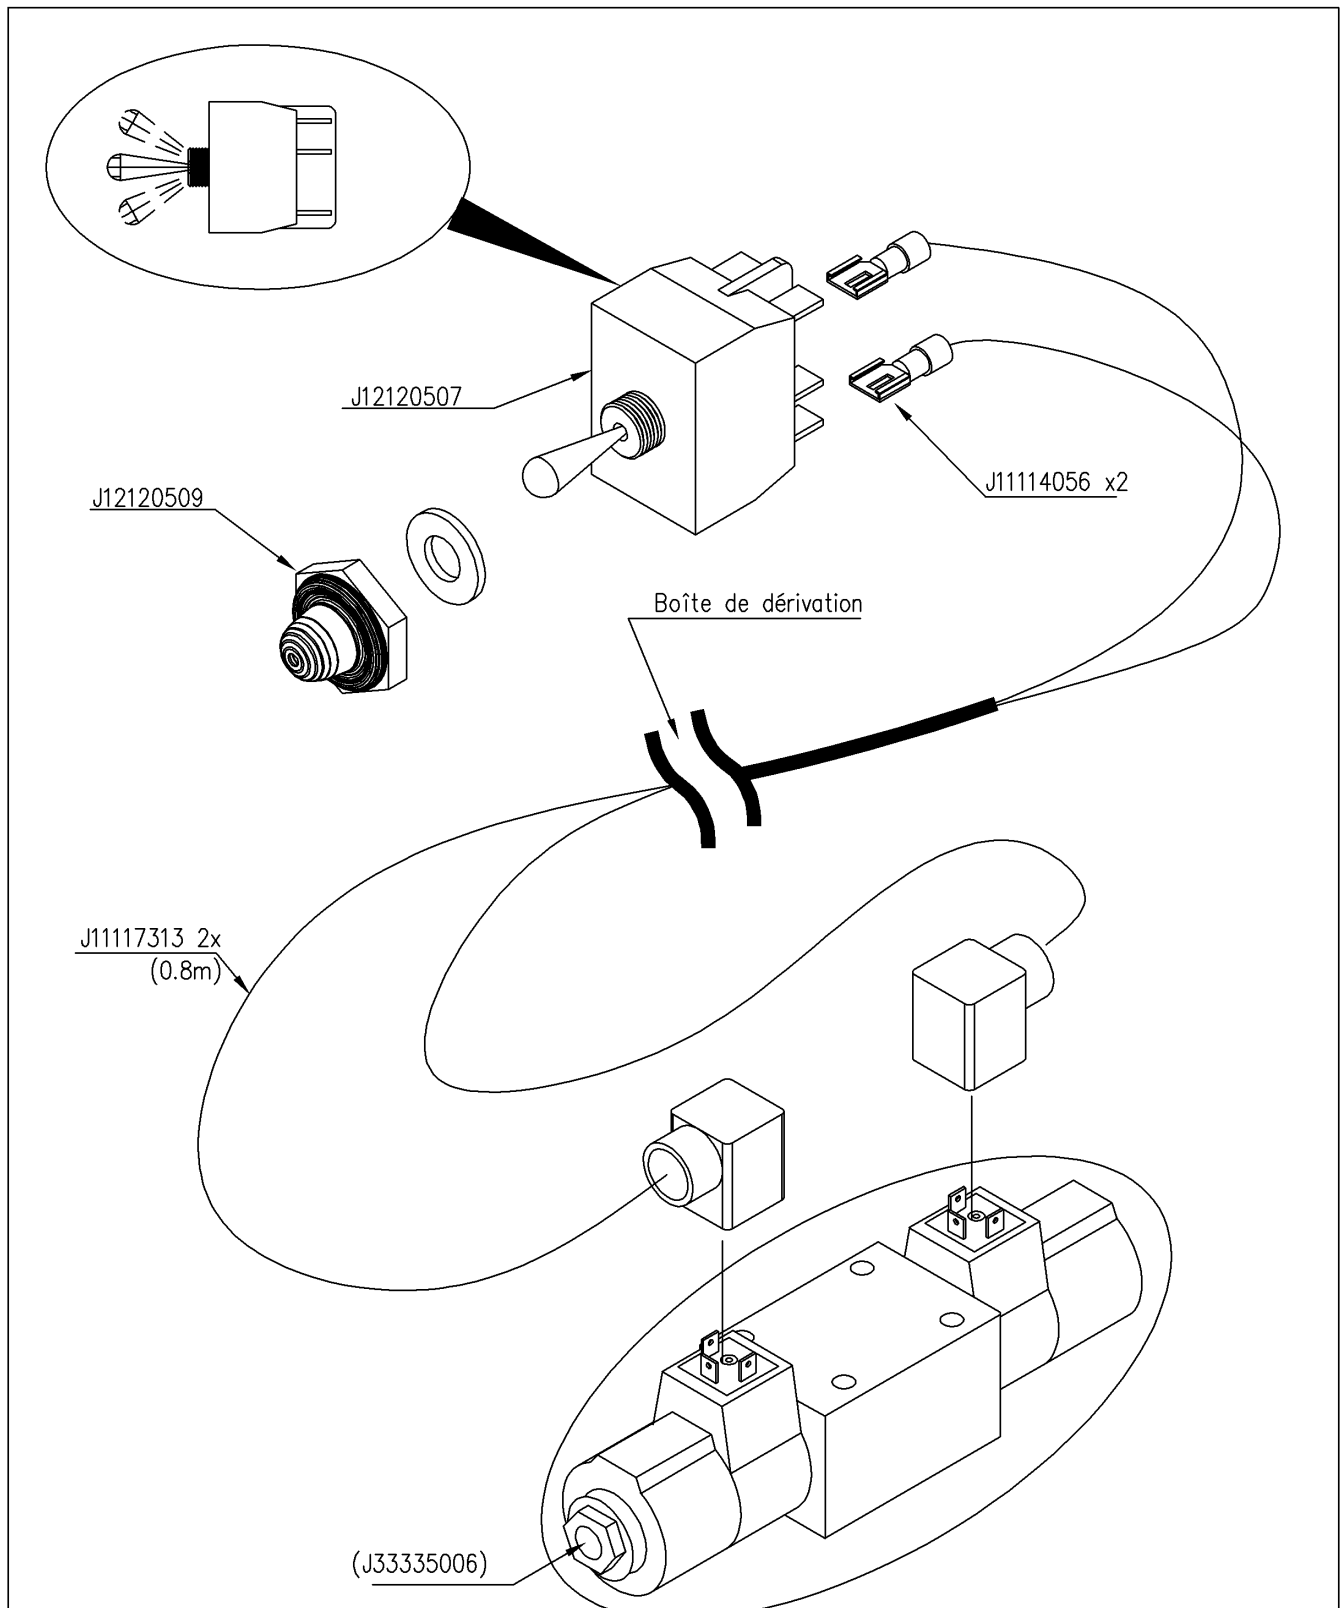

Parts schedule

20286/180

EUROLINER 18000TRS Murray NZ

Assembly nr

71537551

ALU ELEC-HYD CONTROL BOX 16HO

Article	Specification	Quantity
J11117105	FORK FUSE 20A	1
J99995515	ETILASCOPI 3M SCOTCHMARK	1
J56787331	CONTROL BOX SHEET 16 SWITCH	1
J11117301	ORING	0
J11117308	JOINT 250063	2
BT4.2X15.875G	..VIS PARKER 4.2X15.88 DIN 7981 ZINGUE	10
J11117319	CON.28P METAL M 406160	1
J11117317	SERRAC.CONNETT.28P 406078	1
J11114268	FLEX CABLE 24X1.5	9
J11117318	CON.28P METAL F 406161	1
J11114041	MALE TUBULAR CABLE TERMINAL 4 RED	1
J11110063	FUSE WATERTIGHT SUPPORT	1
J11114044	FEMALE TUBULAR CABLE TERMINAL 5 RED	1
J11117326	PVC PROT STRIP CONTROL BOX	1
J56787498	ALUMINIUM PROFILE 208MM	1
J11117302	LEFT COVER 760049.04	2
J11111216	STUFFING BOX PVC M16	1
J11117315	...CABLE ALIMENTATION 901208.01	1
J11117311	PIN FOR CONNECTOR M	28
J11117310	PIN FOR CONNECTOR F	28
J56780833	SEATING FOR SLIPPING BRACKET	1
J56787602	...SUPPORT BOITIER COMMANDE	1
BECA06.000	...ECROU CARRE M6 DIN 562Z	2
BR06G.000	FLAT WASHER D6	2
B06X20G.0T	BOLT M6X20	2
BR06.5X18G	..RONDELLE CARROS DIN 126/A Z	2