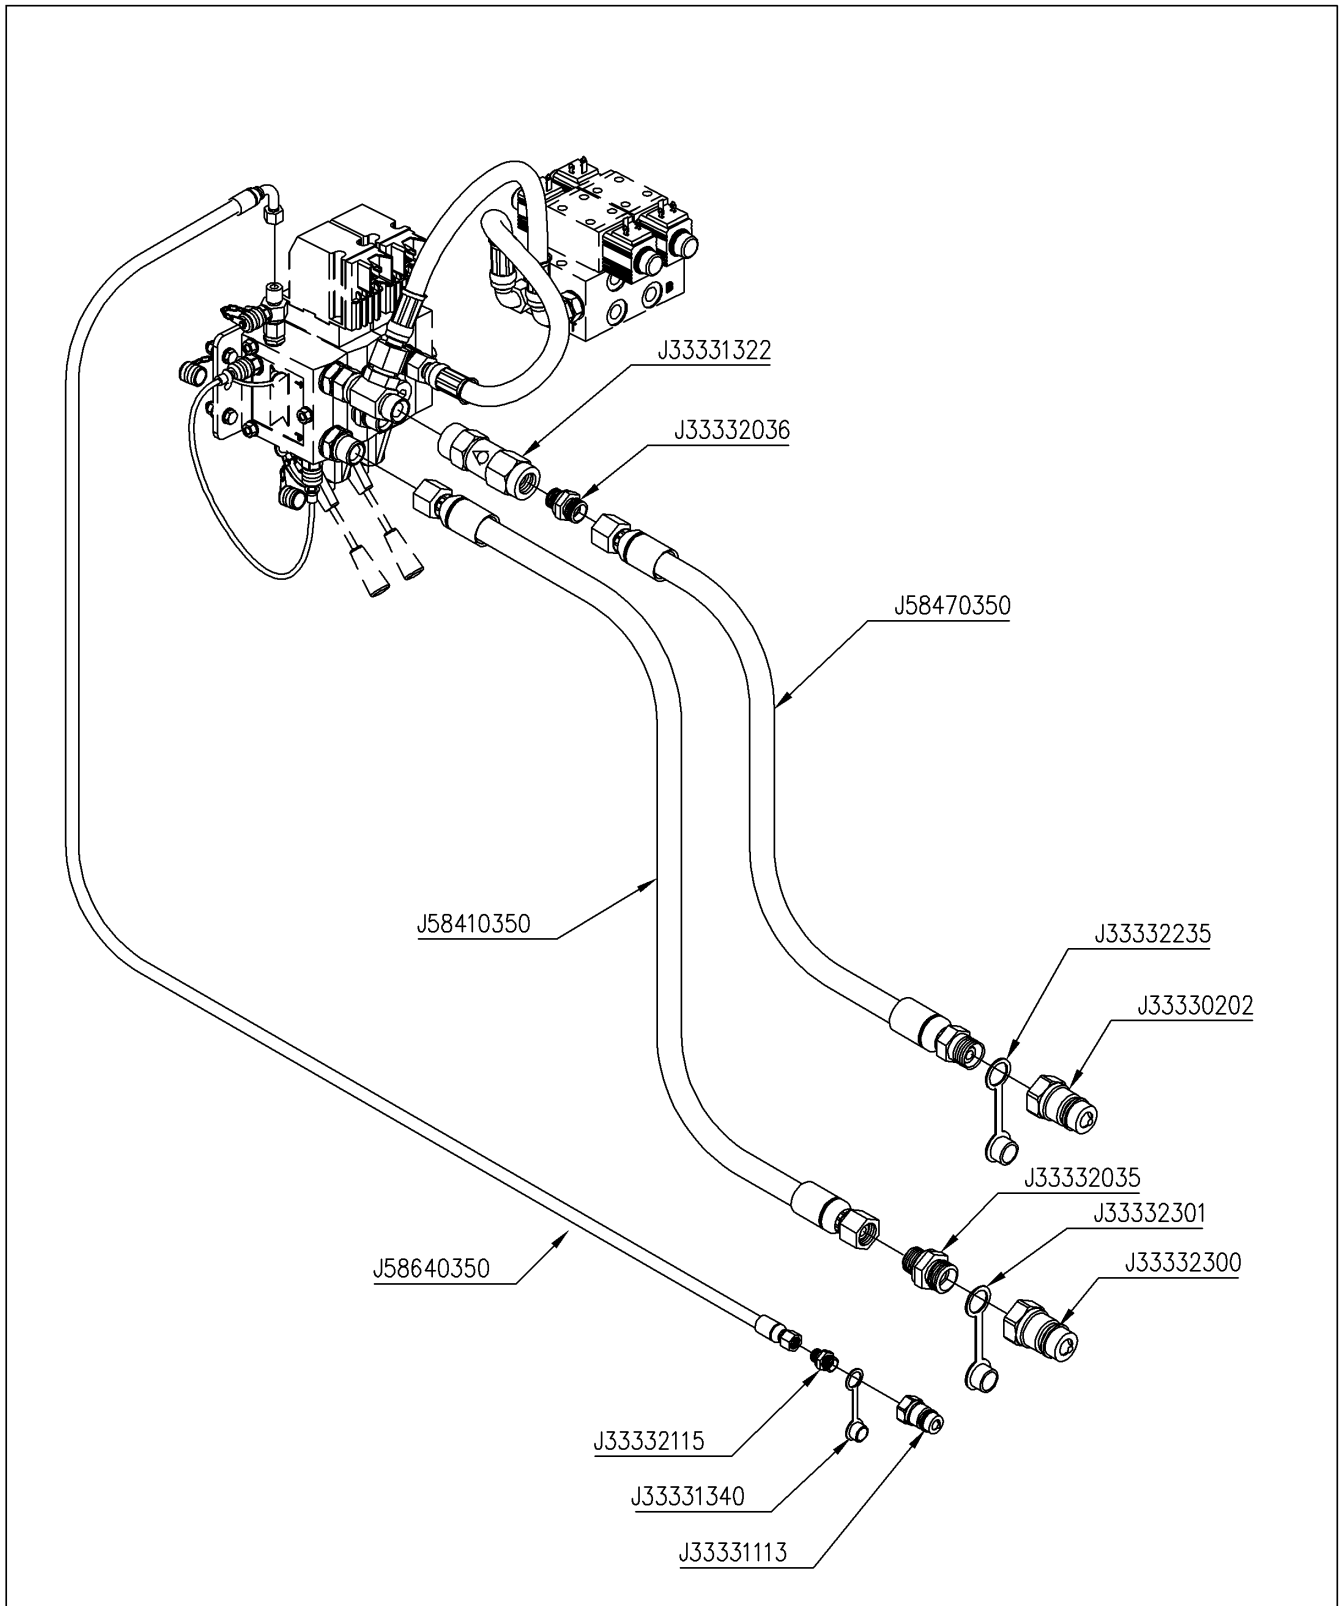

Parts schedule**20286/180****EUROLINER 18000TRS Murray NZ**

Assembly nr

71537232**ENTRY BLOCK PVG VALVE 3F OPEN C.**

Article	Specification	Quantity
J33332035	COUPLING DEVICE M 3/4-M 1/2"	2
J58320050	Hydraulic pipe with couplings	1
J33331076	Cap R1/2"	1
J33331244	T-CONNECT M - F	1
J33332036	COUPLING DEVICE R3/4" R3/4"	2
J33332034	COUPLING DEVICE MR1/2" MR1/2"	5
J33332445	VALVE PVG32 3F	1
B08X30G.0T	BOLT M8X30	4
BR08G.000	FLAT WASHER D8	4
J33334210	KIT FOR LOAD SENSING	1
J58580055	Hose 1/2" 0M55 2159-2249	1