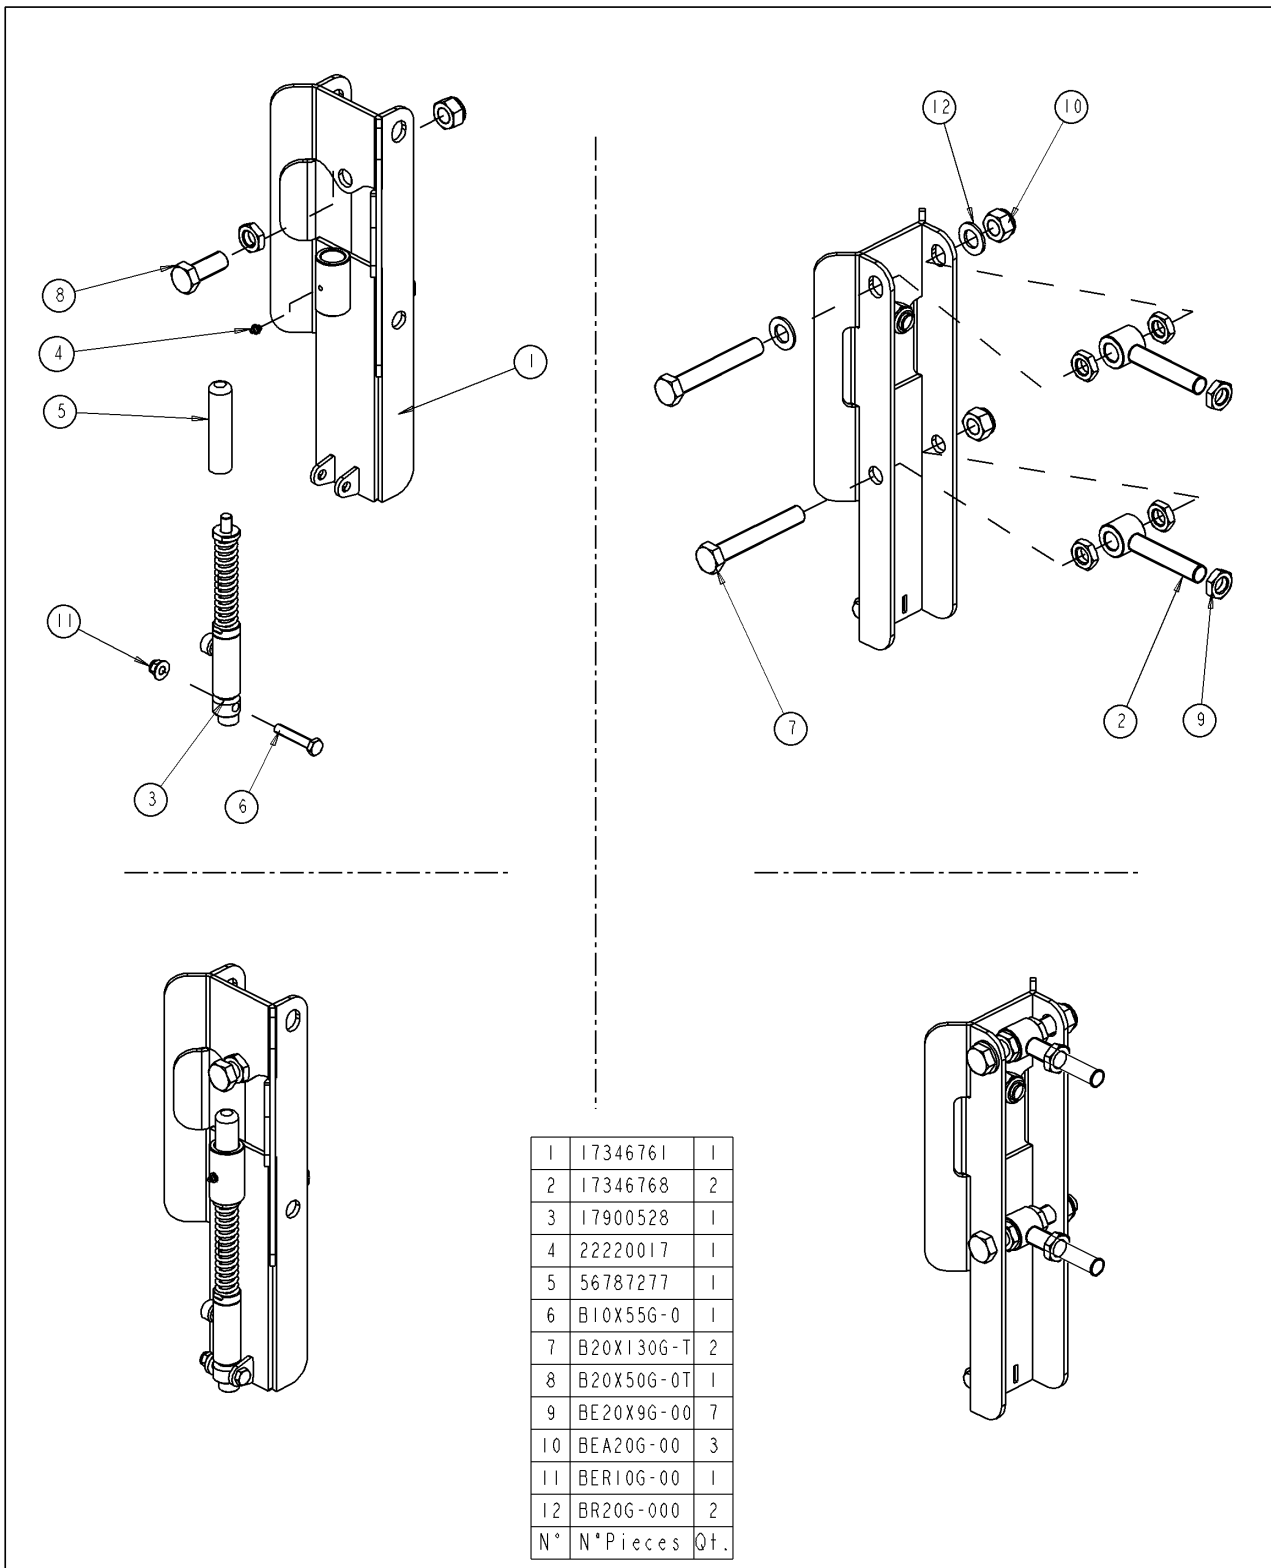

1	17346761	1
2	17346768	2
3	17900528	1
4	22220017	1
5	56787277	1
6	B10X556-0	1
7	B20X130G-T	2
8	B20X50G-0T	1
9	BE20X96-00	7
10	BEA20G-00	3
11	BER10G-00	1
12	BR20G-000	2
N°	N° Pieces	Qt.

20286/180

EUROLINER 18000TRS Murray NZ

6060910039

ELEMENT FIXE SEC JUMBO DB

STARR ELEMENT SICH JUMBO DA

VAST ELEMENT BEV JUMBO DA

FLECHA FIJA SEG JUMBO DB