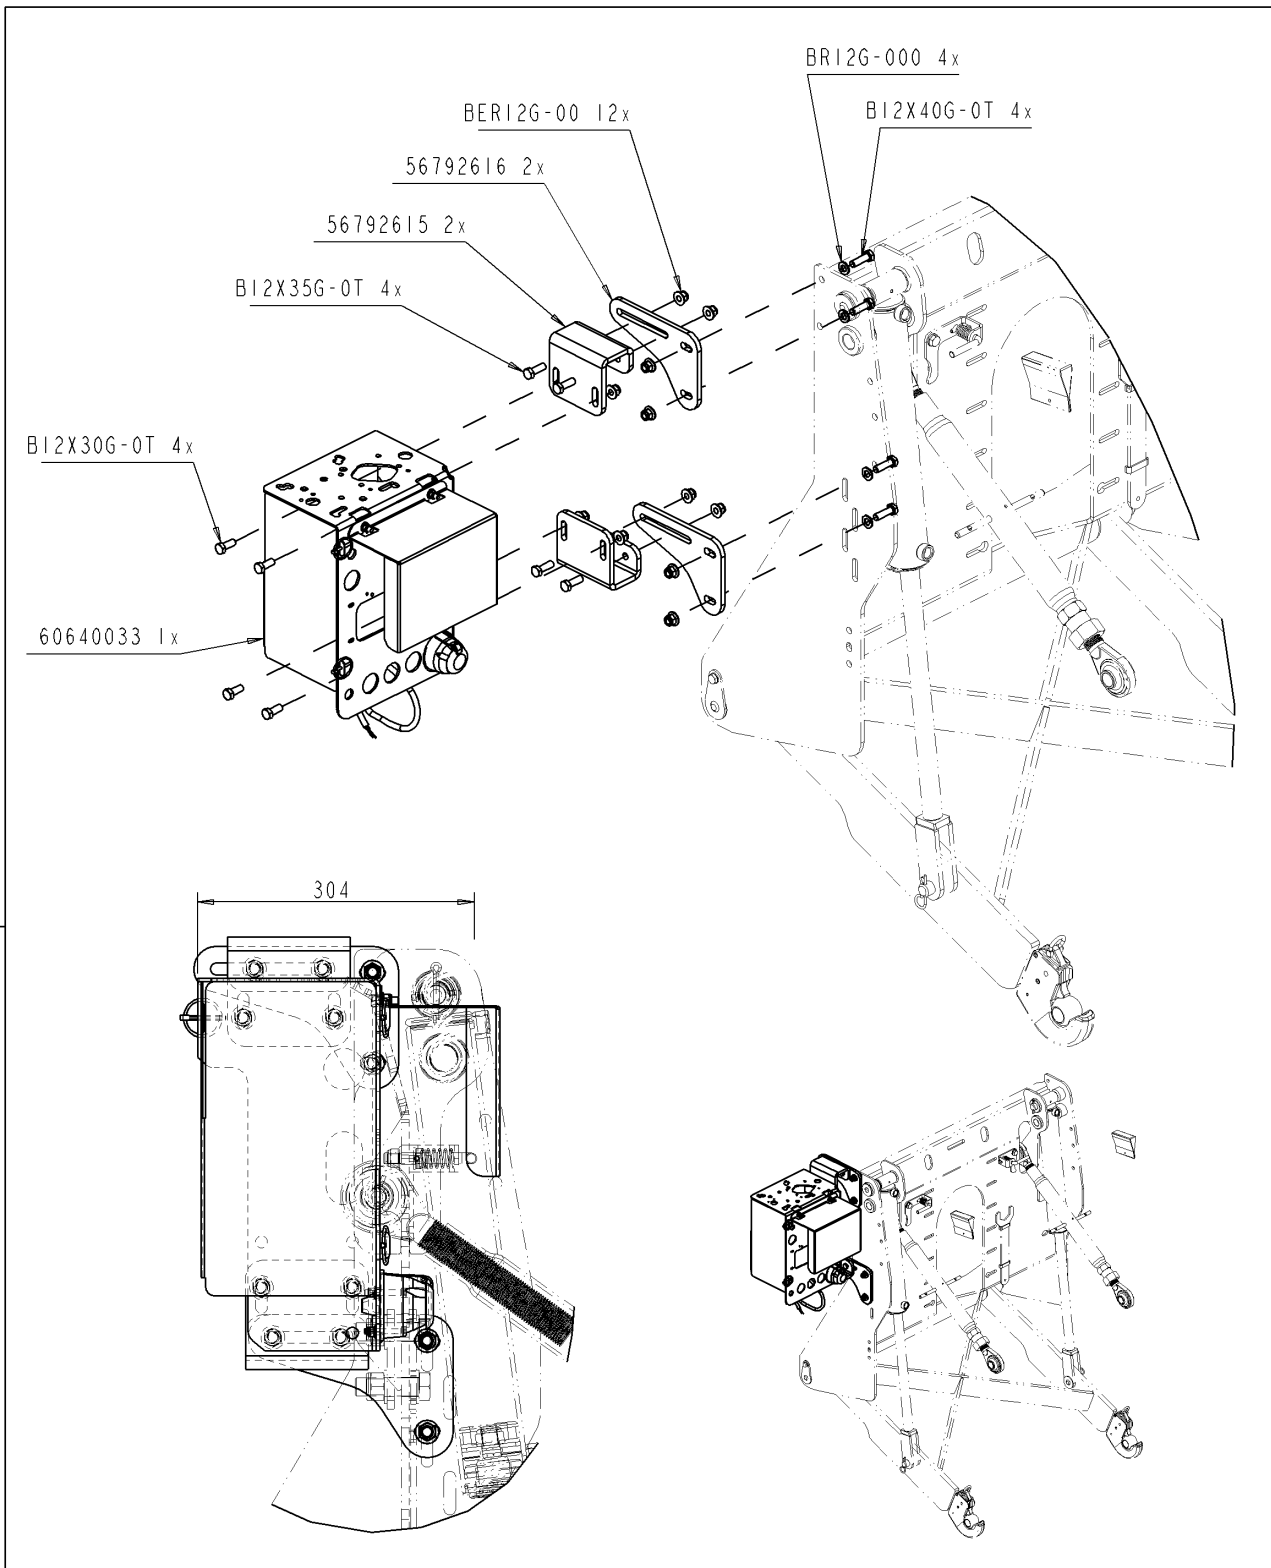

20286/180

EUROLINER 18000TRS Murray NZ

71545011

MTG SUPPORT DISTR HYDR ARR