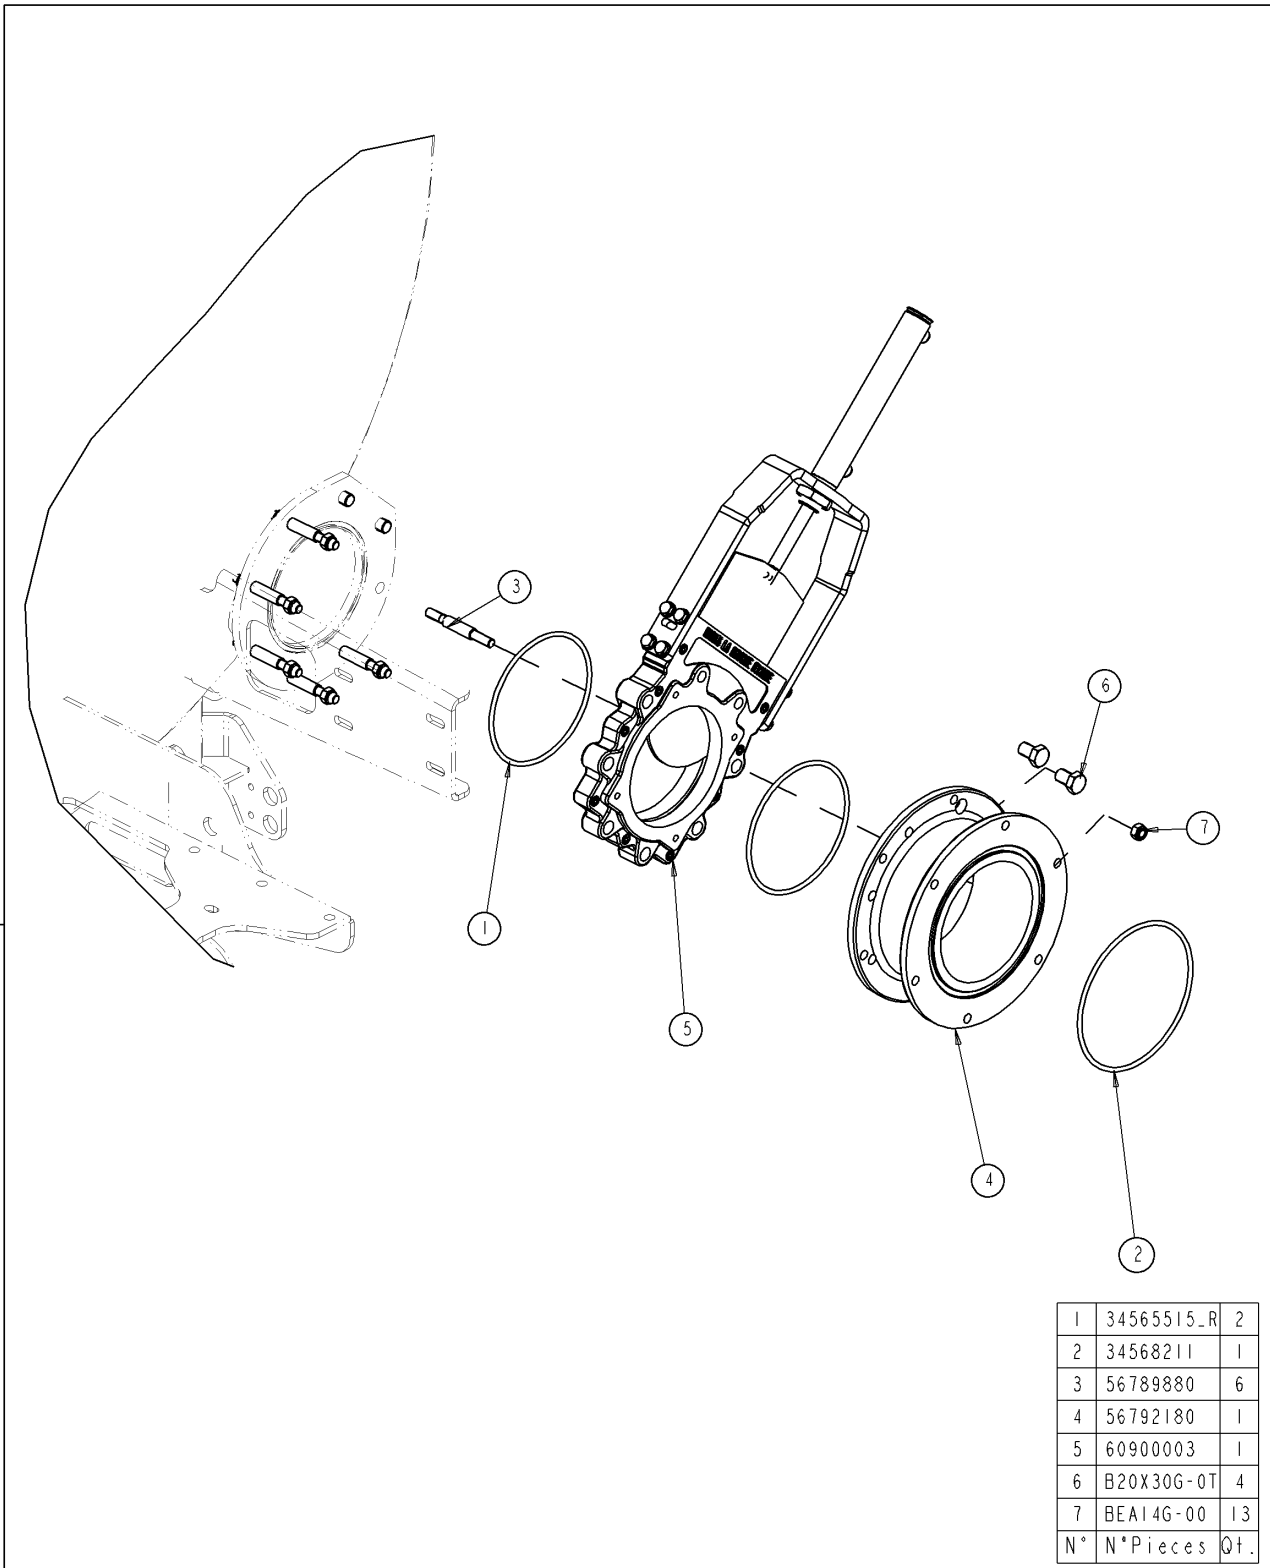

Parts schedule**20286/180****EUROLINER 18000TRS Murray NZ**

Assembly nr

71538157**MNT FOLD CYL DBL ARM CARGO**

Article	Specification	Quantity
B14X35G.0T	BOLT M14X35	12
J17346570	...AXE PIVOT JUMBO DLE BRAS CARGO	1
J17346593	...SUPPORT PALIER JUMBO DLE BRAS	1
J17346865	...SUPPORT GD VERIN REPL JUMBO GD	1
B10X30G.0T	BOLT M10X30	2
J17346547	...AXE TIRANT JUMBO	2
B14X40G.0T	BOLT M14X40	4
BEA14G.00	SAFETY NUT M14	16
BER10G.00	...ECROU M10 AUTOSERRANT DIN 6926	2
BR14G.000	FLAT WASHER D14	12
RFY35TF.0	BEARING UCF 207	1