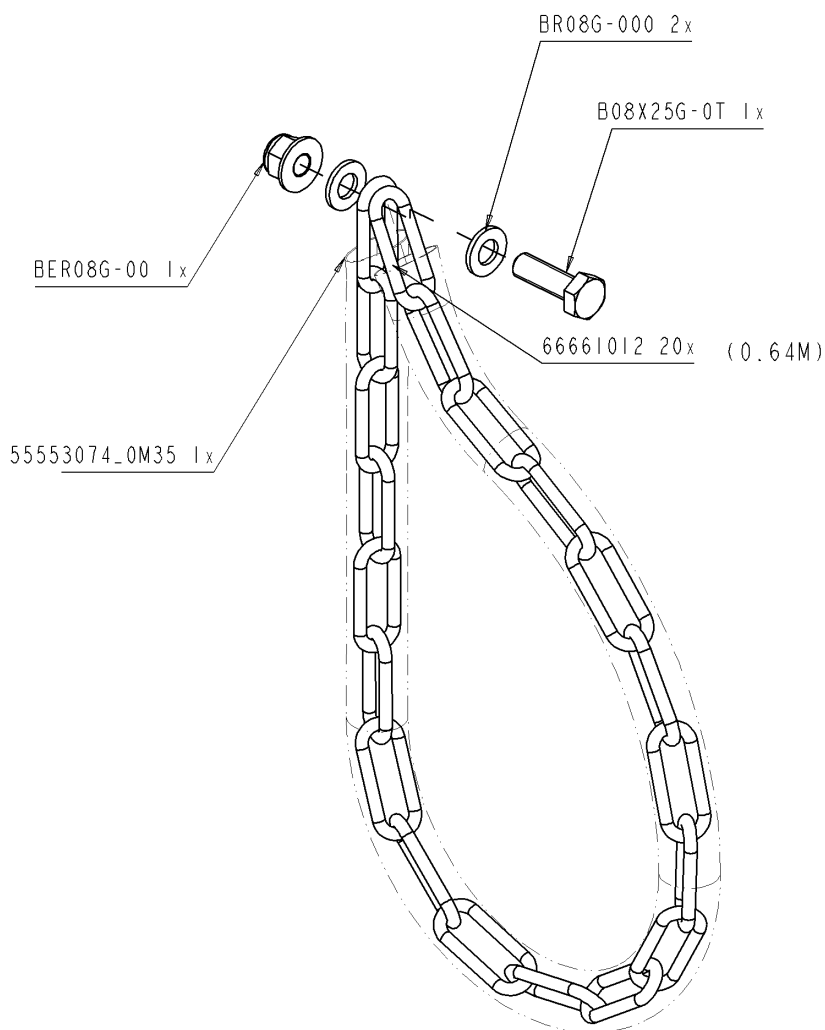

20286/180

EUROLINER 18000TRS Murray NZ

6060450028

MTG CHAINE SUPPORT BARRE DIREC

MTG KETTE ST?ZE LENKSTANGE

MTG KETTING STEUN STUURSTANG

MTJ CADENA SOPORTE BARRA DIREC

Ets **JOSKIN** S.A. Rue de Wergifosse,39 -B 4630 SOUMAGNE Belgium

© Tous droits réservés - Alle rechten voorbehouden - Alle Rechten vorbehalten - All rights reserved