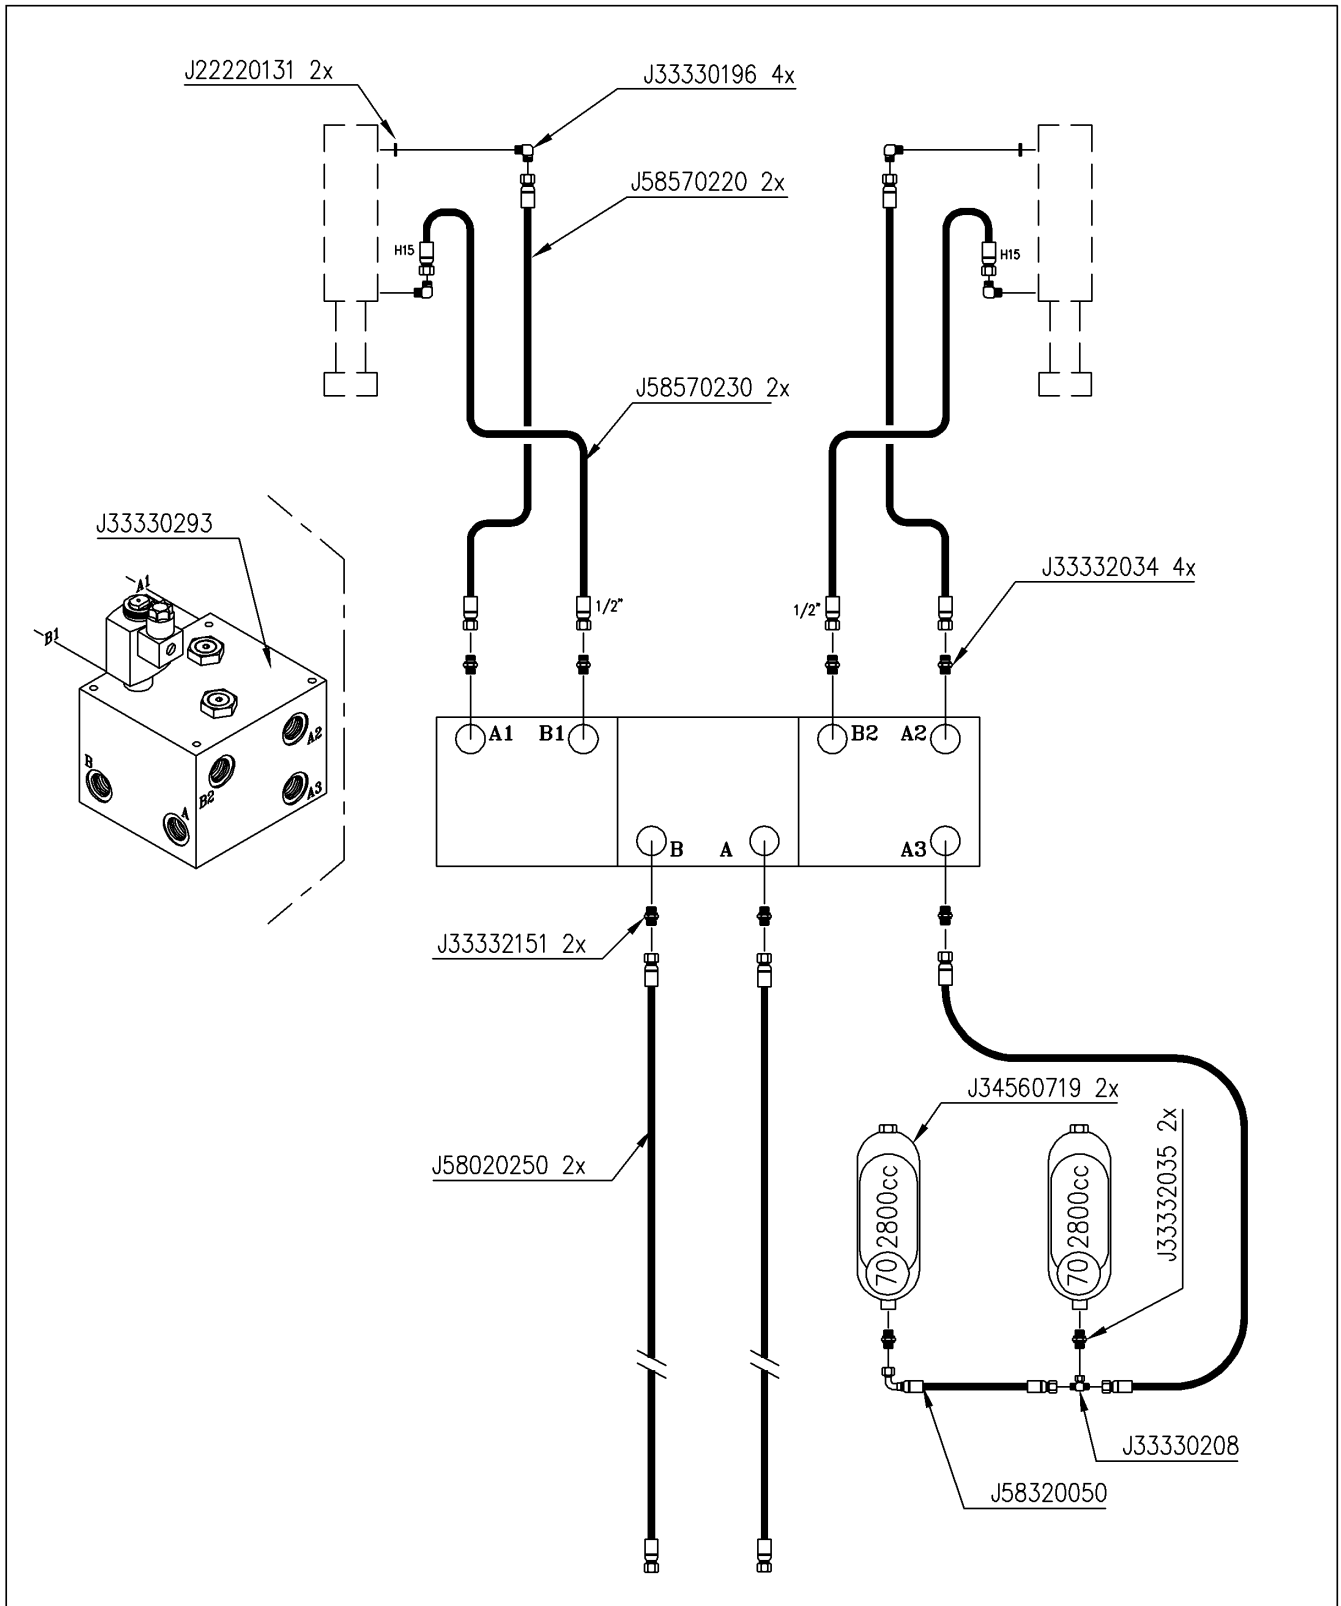

20286/180

EUROLINER 18000TRS Murray NZ

74007025

HYD SUSPENSION DRAWBAR

HYDR DEICHSELFEDERUNG

HYDR DISSELVERING

SUSPENSIÓN LANZA HIDRÁULICA

Ets **JOSKIN** S.A. Rue de Wergifosse,39 -B 4630 SOUMAGNE Belgium

© Tous droits réservés - Alle rechten voorbehouden - Alle Rechten vorbehalten - All rights reserved