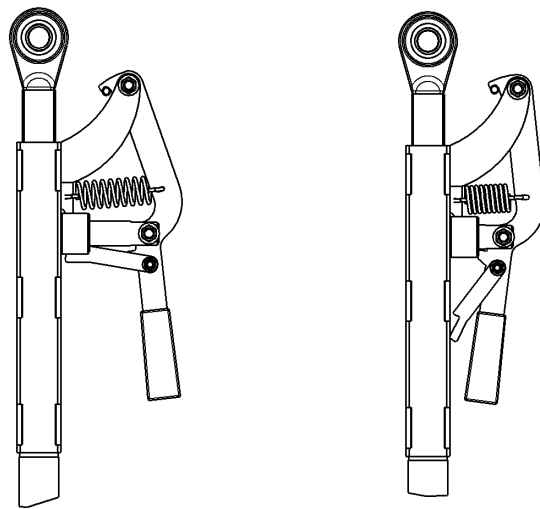

Parts schedule**20286/180****EUROLINER 18000TRS Murray NZ**

Assembly nr

6060450010**HYDRAULIC SUSPENSION CIRCUIT ON HYDRO TRIDEM**

Article	Specification	Quantity
J33332373	JOINT WITH RUBBER 3/4"	22
J58470545	Hose 3/4" 5m45 3090-2215	1
J58410120	..3/4" 1m20 2x3090	2
J33332036	COUPLING DEVICE R3/4" R3/4"	15
J58430350	...3/4" 3m50 3090-3091	1
BE06G.000	Nut M6	4
J33330202	QUICK COUPLING 3/4" (MALE)	1
J58410155	...3/4" 1m55 2x3090	2
BR06G.000	FLAT WASHER D6	4
B06X70G.0T	..VIS 06X70 DIN 933 ZINGUE FILET TOTAL	4
J33333080	CAP R3/4	7
J90000273	HYD BLOCK 6 CONNECT 3/4	2
J58410185	Hose 3/4" 1m85 2x3090	2