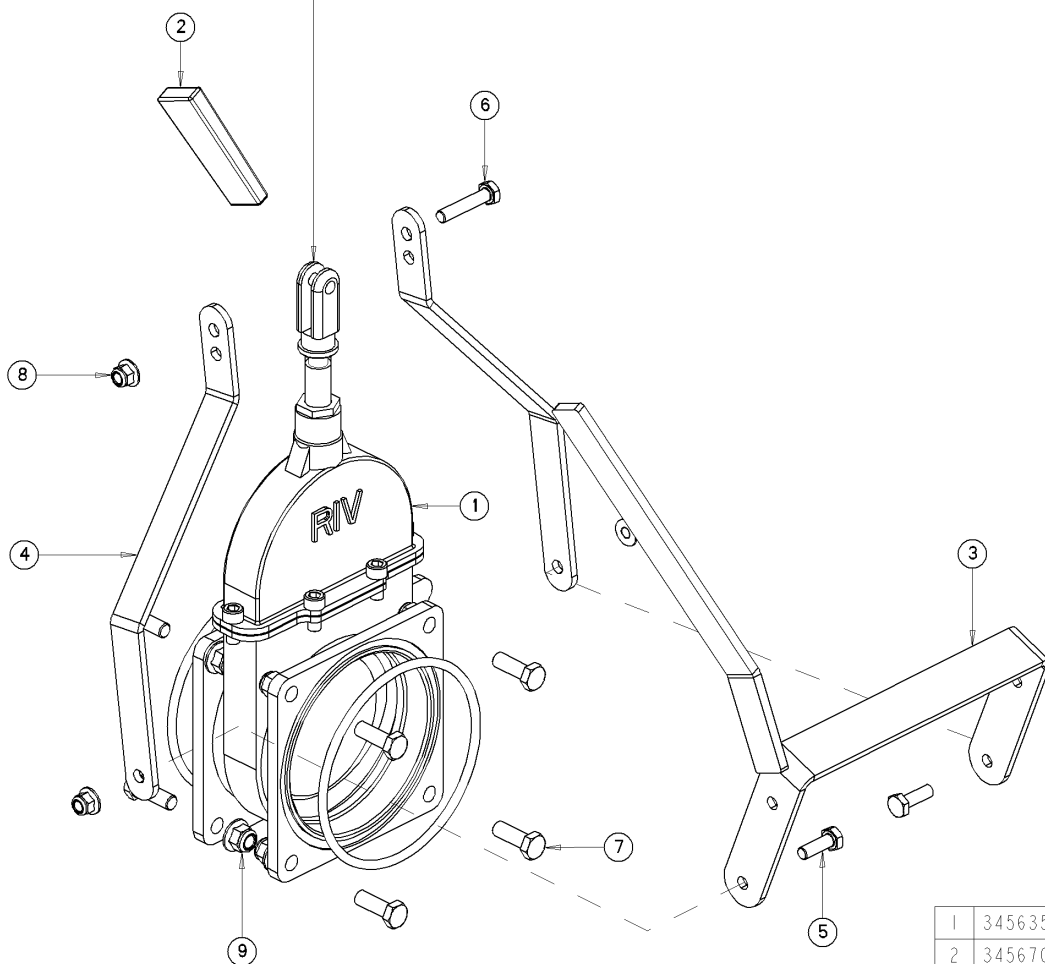

Article	Specification	Quantity
J56786129	QUICK CLOSING CAP JOINT FLANGE 8	1
J17345776	COVER FOR INTERNAL HYDRAULIC VALVE	1

Monter à la loctite,
et le filet vissé à moitié

1	34563531	1
2	34567015	1
3	34568451	1
4	56780105	2
5	B10X30G-0T	2
6	B10X50G-0T	1
7	B12X35G-0T	8
8	BER10G-00	3
9	BER12G-00	8
N°	N° Pieces	Qt.