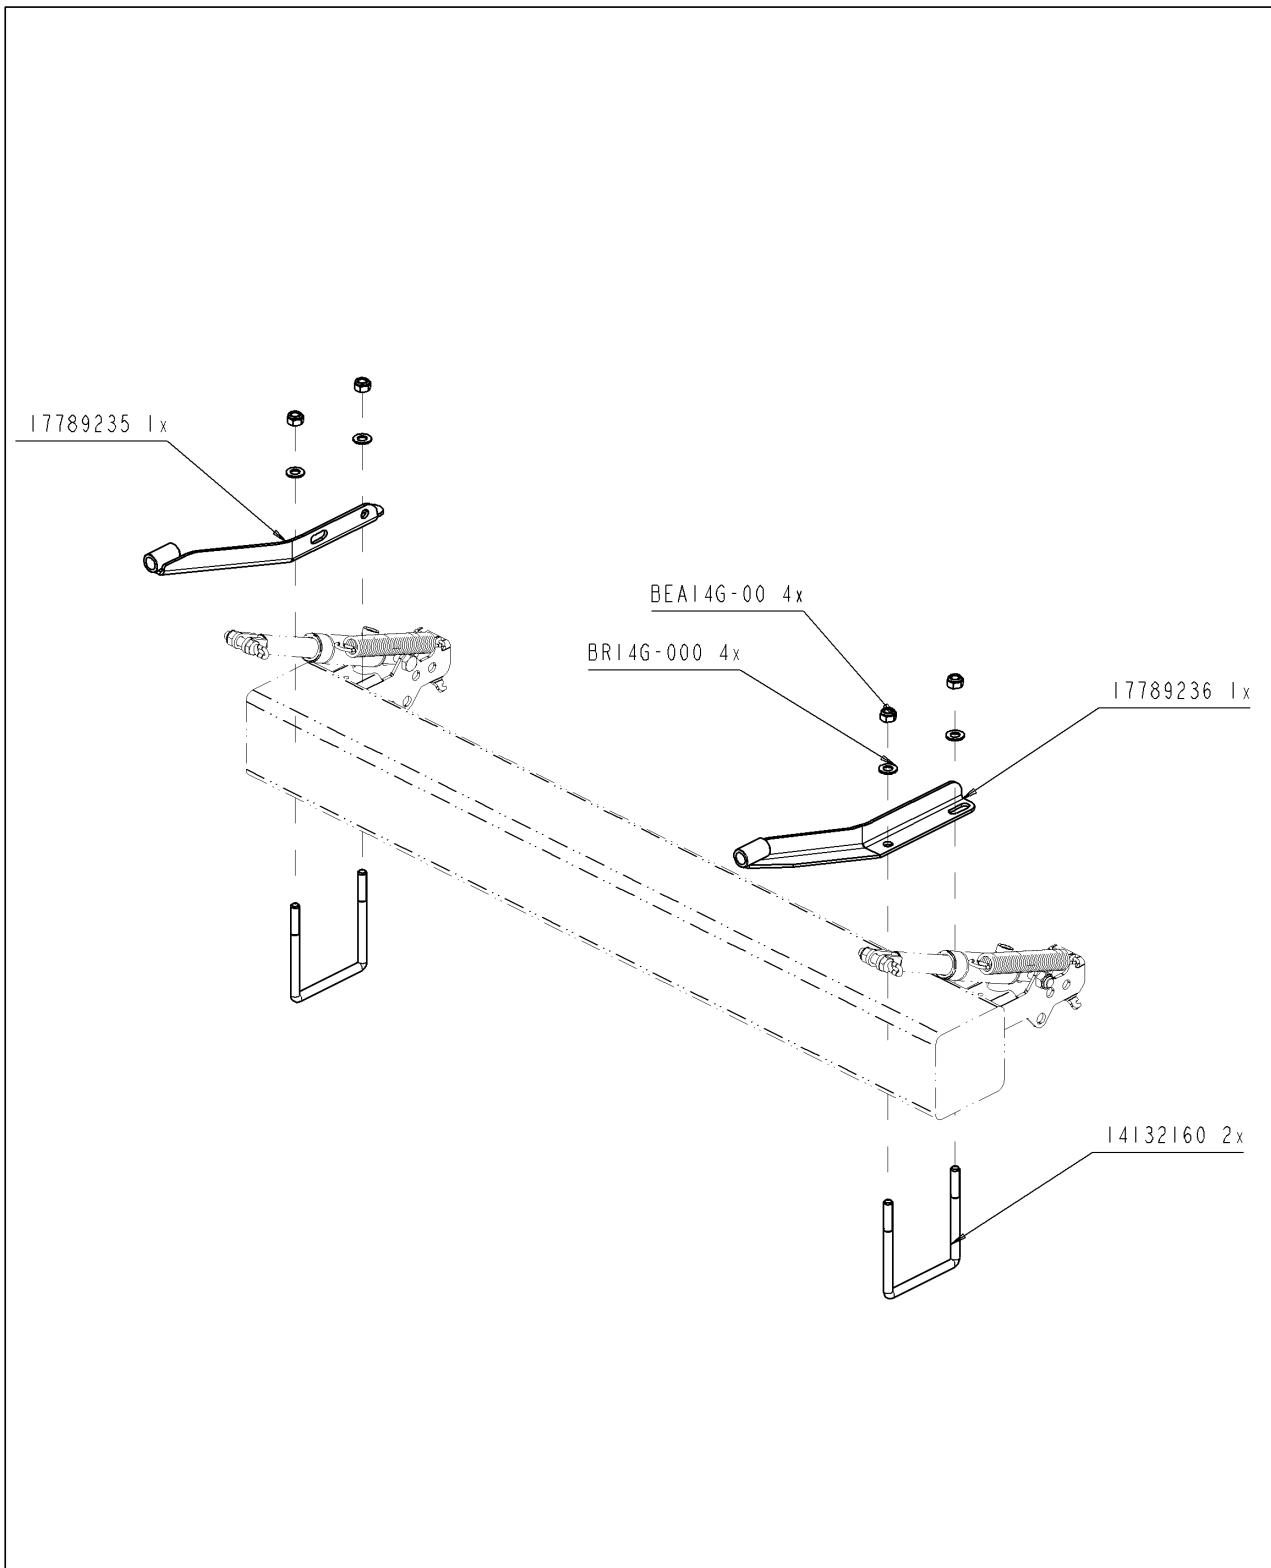

20286/180	EUROLINER 18000TRS Murray NZ	
71306163	(GB)	HAND BR STOP S130 ADR U-BOLTS
	(FR)	ANS HANDBR V130 ADR B?EL
	(NL)	SLAG HANDREM D130 ADR BEUGELS
	(PL)	TOPE FRENO DE MANO C130 ADR ESTRIB

Ets **JOSKIN** S.A. Rue de Wergifosse,39 -B 4630 SOUMAGNE Belgium
© Tous droits réservés - Alle rechten voorbehouden - Alle Rechten vorbehalten - All rights reserved