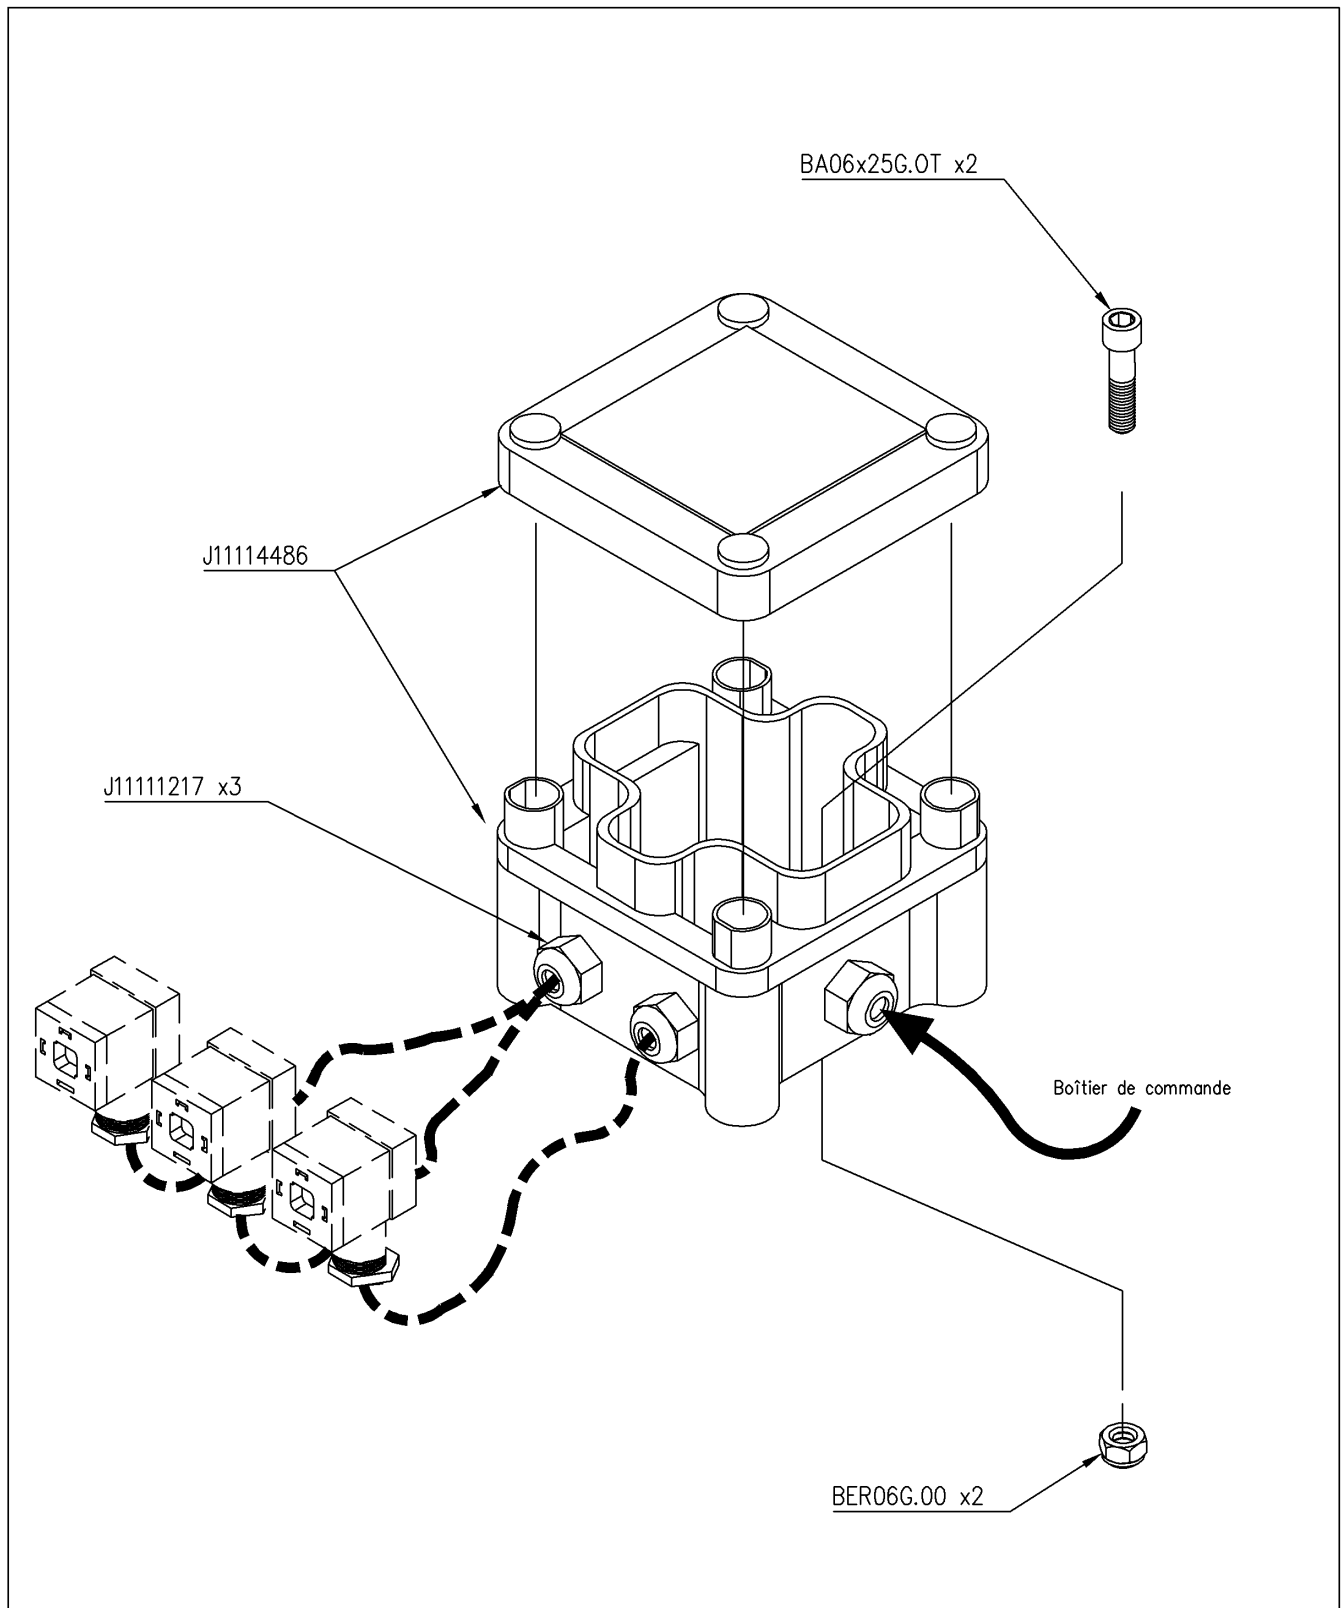

20286/180

EUROLINER 18000TRS Murray NZ

71537558

DIVIDING BOX CONTROL BOX =<3 SW

ABZWEIGKASTEN BEDIENUNGSK =<3 SCH

VERD.KAST BEDIENKAST=<3 SCH

CAJA DERIV CAJA DE MANDO=<3 INT

Ets **JOSKIN** S.A. Rue de Wergifosse,39 -B 4630 SOUMAGNE Belgium
© Tous droits réservés - Alle rechten voorbehouden - Alle Rechten vorbehalten - All rights reserved