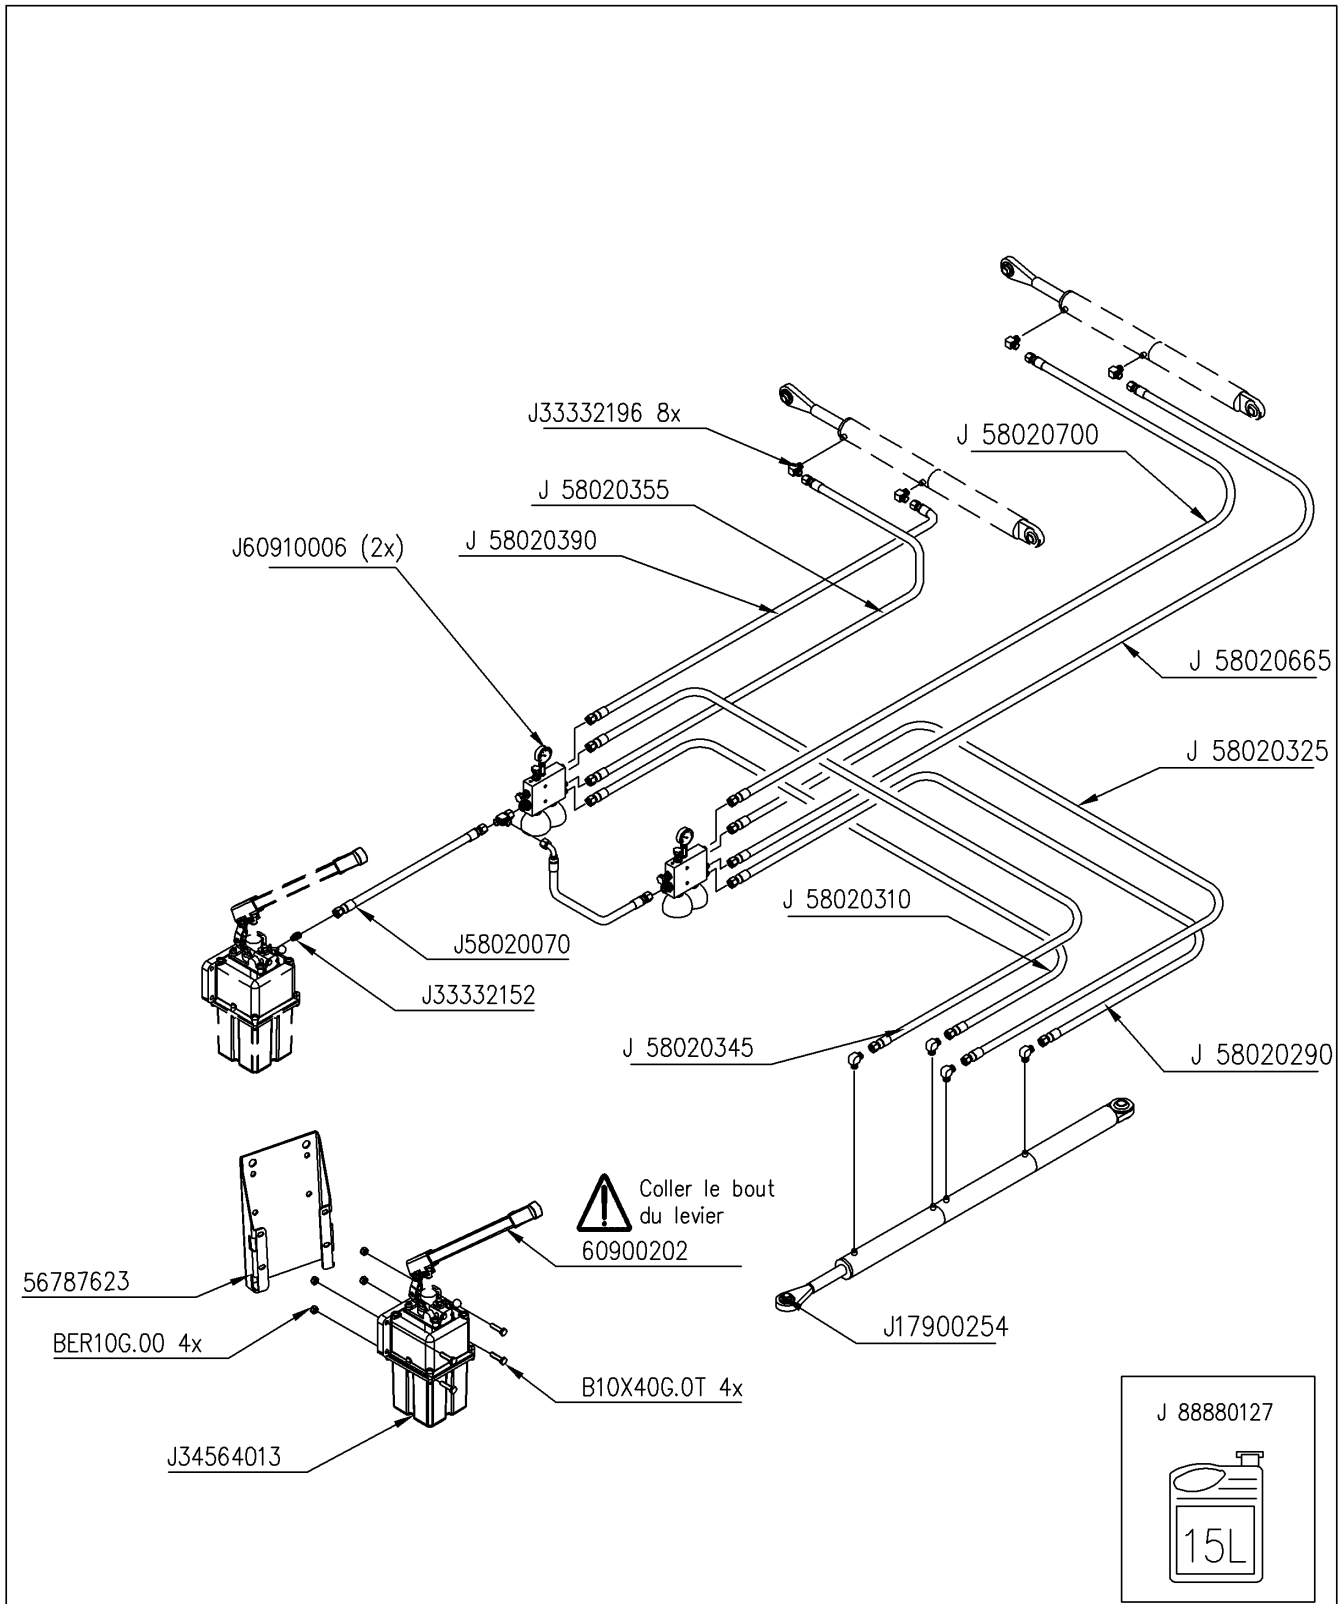

Parts schedule**20286/180****EUROLINER 18000TRS Murray NZ**

Assembly nr

71530032**MNT DOUBLE HYDRAULIC STAND**

Article	Specification	Quantity
J58010100	HOSEPIPE 3/8" 1m00 3057(90d)-2220	4
J17678327	Double 3 way connection	1
J58650340	Hose 1/4" 3m40 2210-2210	2
J33331067	COUPLING DEVICE MR1/2" MR1/4"	2
J33332301	MALE JACK CAP	2
J33332300	MALE NEEDLE JACK M1/2"	2
J33332031	COUPLING DEVICE R3/8 - R1/4	4