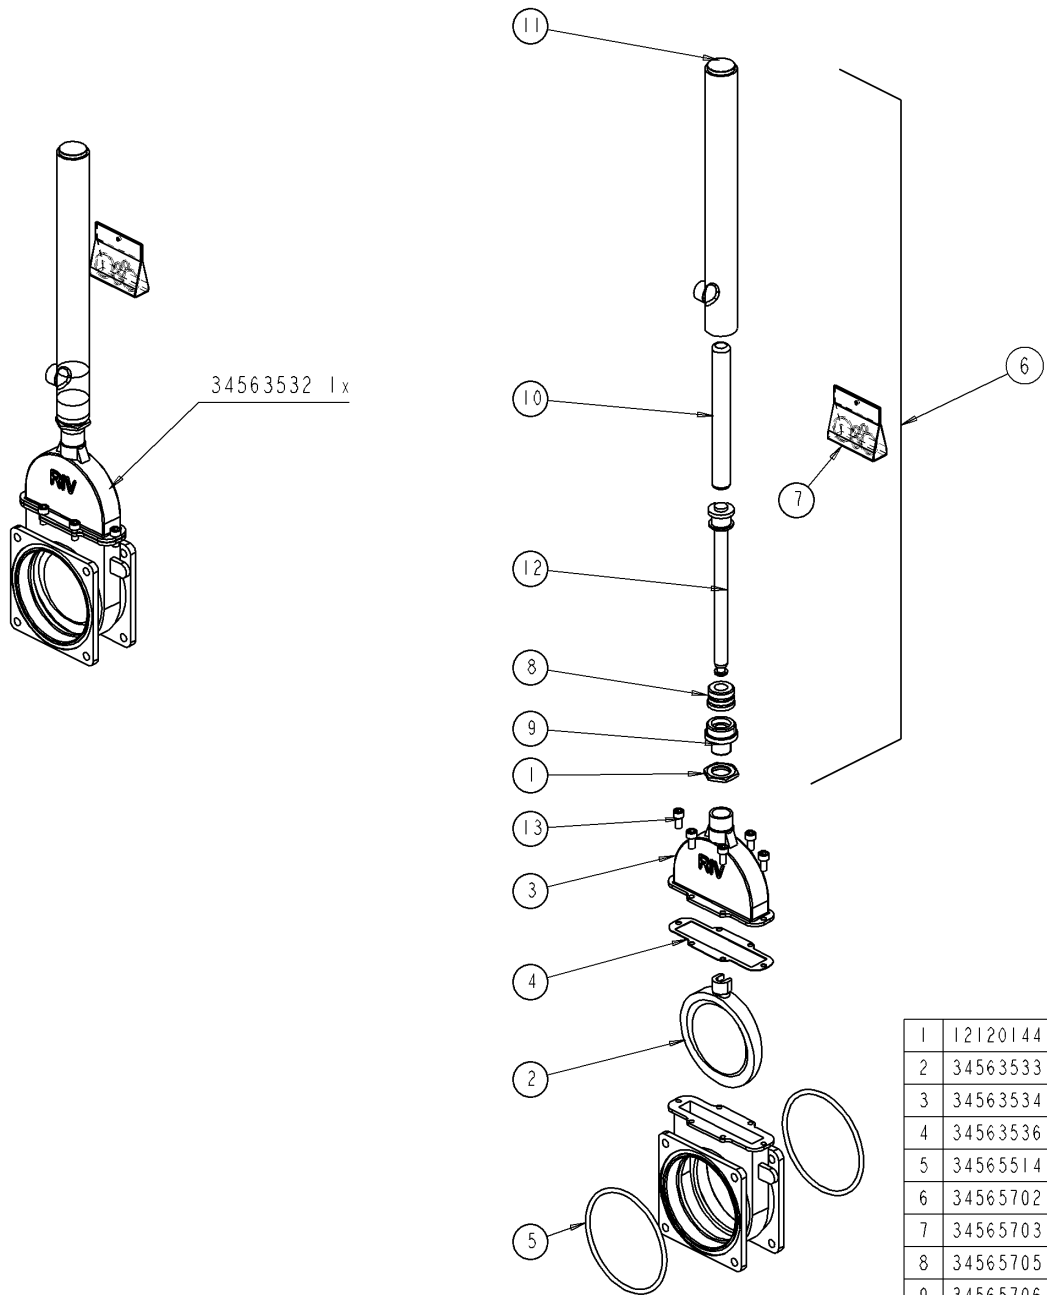

1	12120144	1
2	34563533	1
3	34563534	1
4	34563536	1
5	34565514	2
6	34565702	1
7	34565703	1
8	34565705	1
9	34565706	1
10	34565707	1
11	34565708	1
12	34565709	1
13	BA10X20G-	6
N°	N° Pieces	Qt.

20286/180

EUROLINER 18000TRS Murray NZ

6060900297

MTG VANNE 6" HYDR