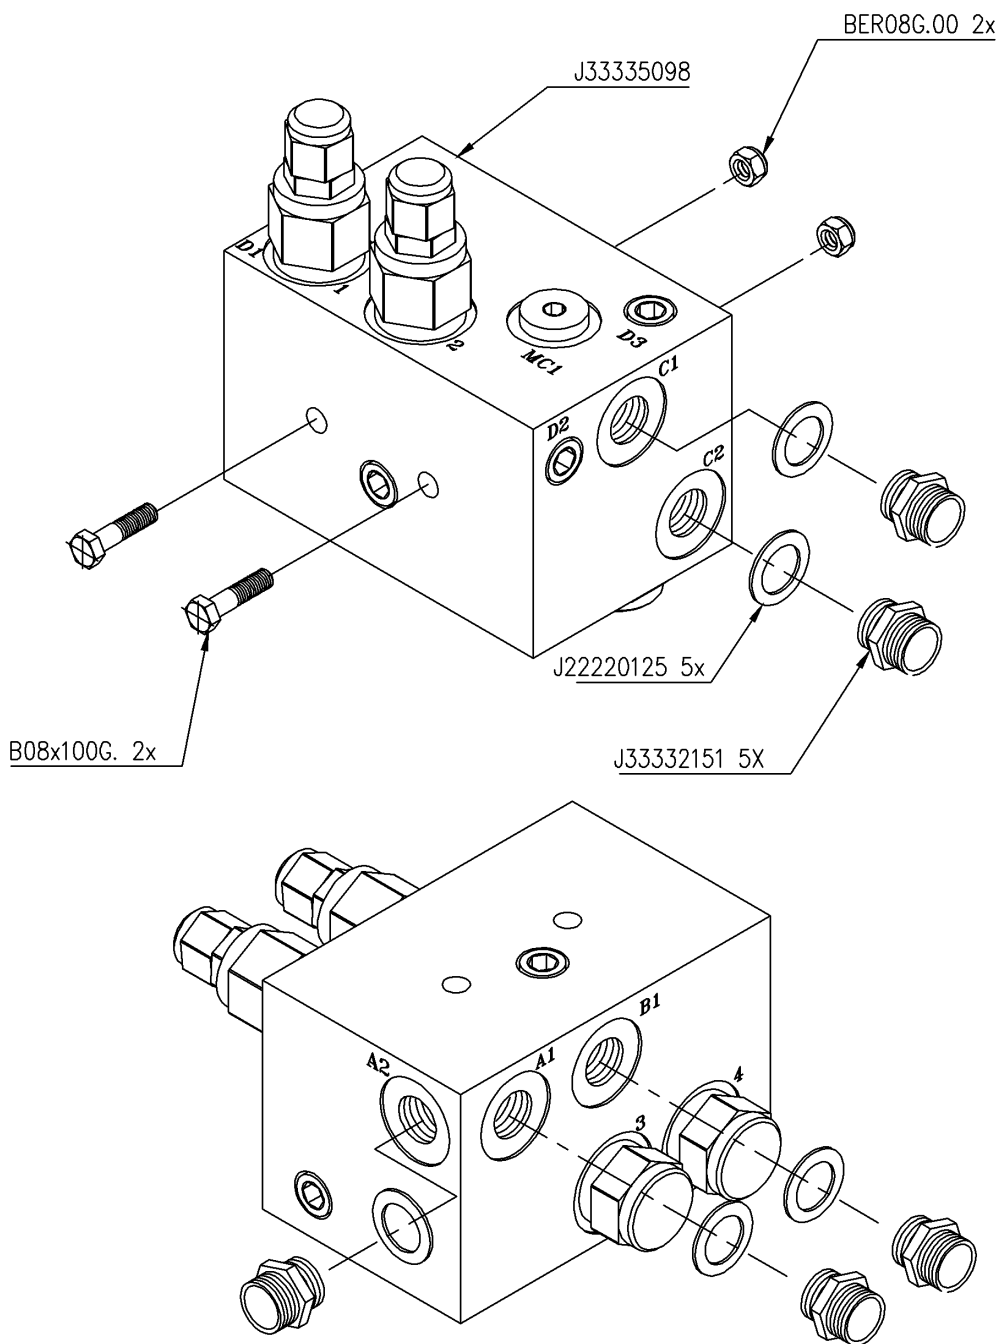

20286/180

EUROLINER 18000TRS Murray NZ

6060910015

BLOC JUMBO DLE BRAS MS-1855-SB

BLOCK JUMBO DOPP ARM MS-1855-SB

BLOK JUMBO DBL ARM MS-1855-SB

BLOQUE JUMBO DOB BRAZO MS-1855-SB