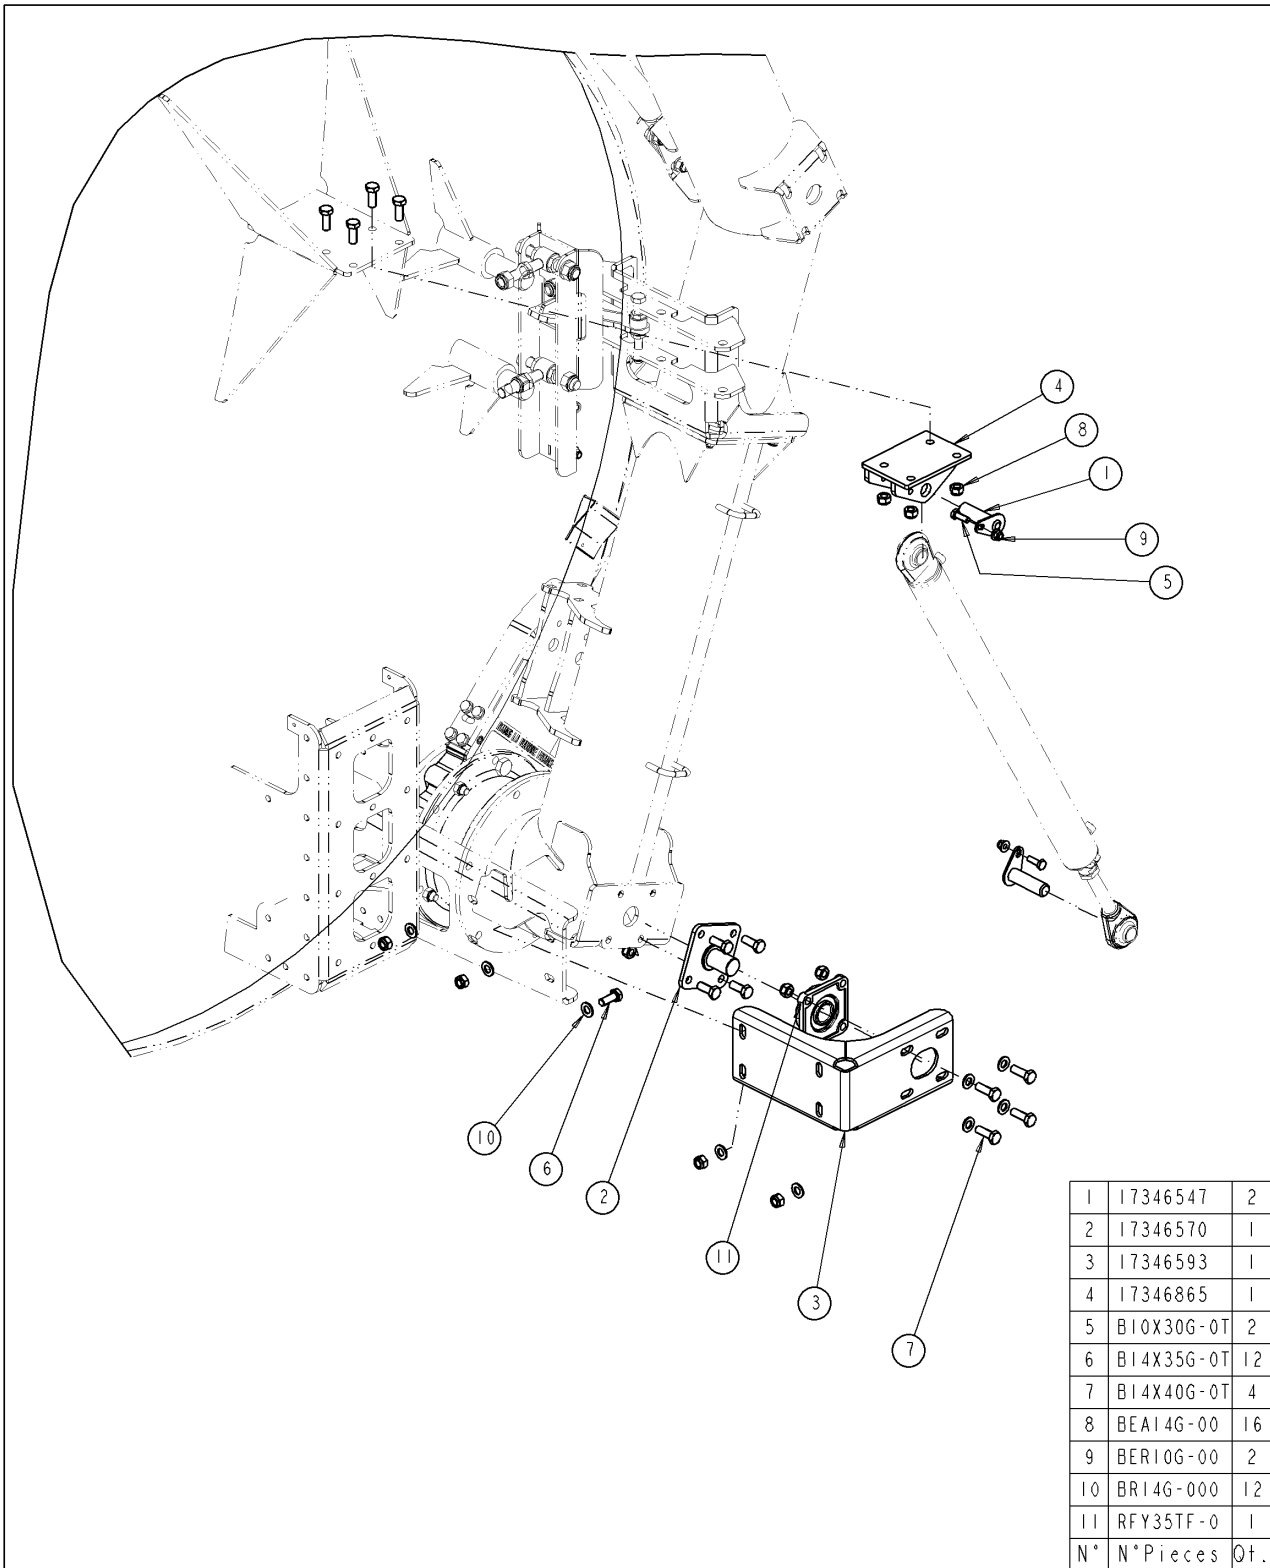

20286/180

EUROLINER 18000TRS Murray NZ

71538157

MNT FOLD CYL DBL ARM CARGO

MTG ZYLIND EINKLAPP DA CARGO

MTG INKLAPCIL DA CARGO

MTJ CILINDRO REPLIEGUE DB CARGO

Ets **JOSKIN** S.A. Rue de Wergifosse,39 -B 4630 SOUMAGNE Belgium
© Tous droits réservés - Alle rechten voorbehouden - Alle Rechten vorbehalten - All rights reserved