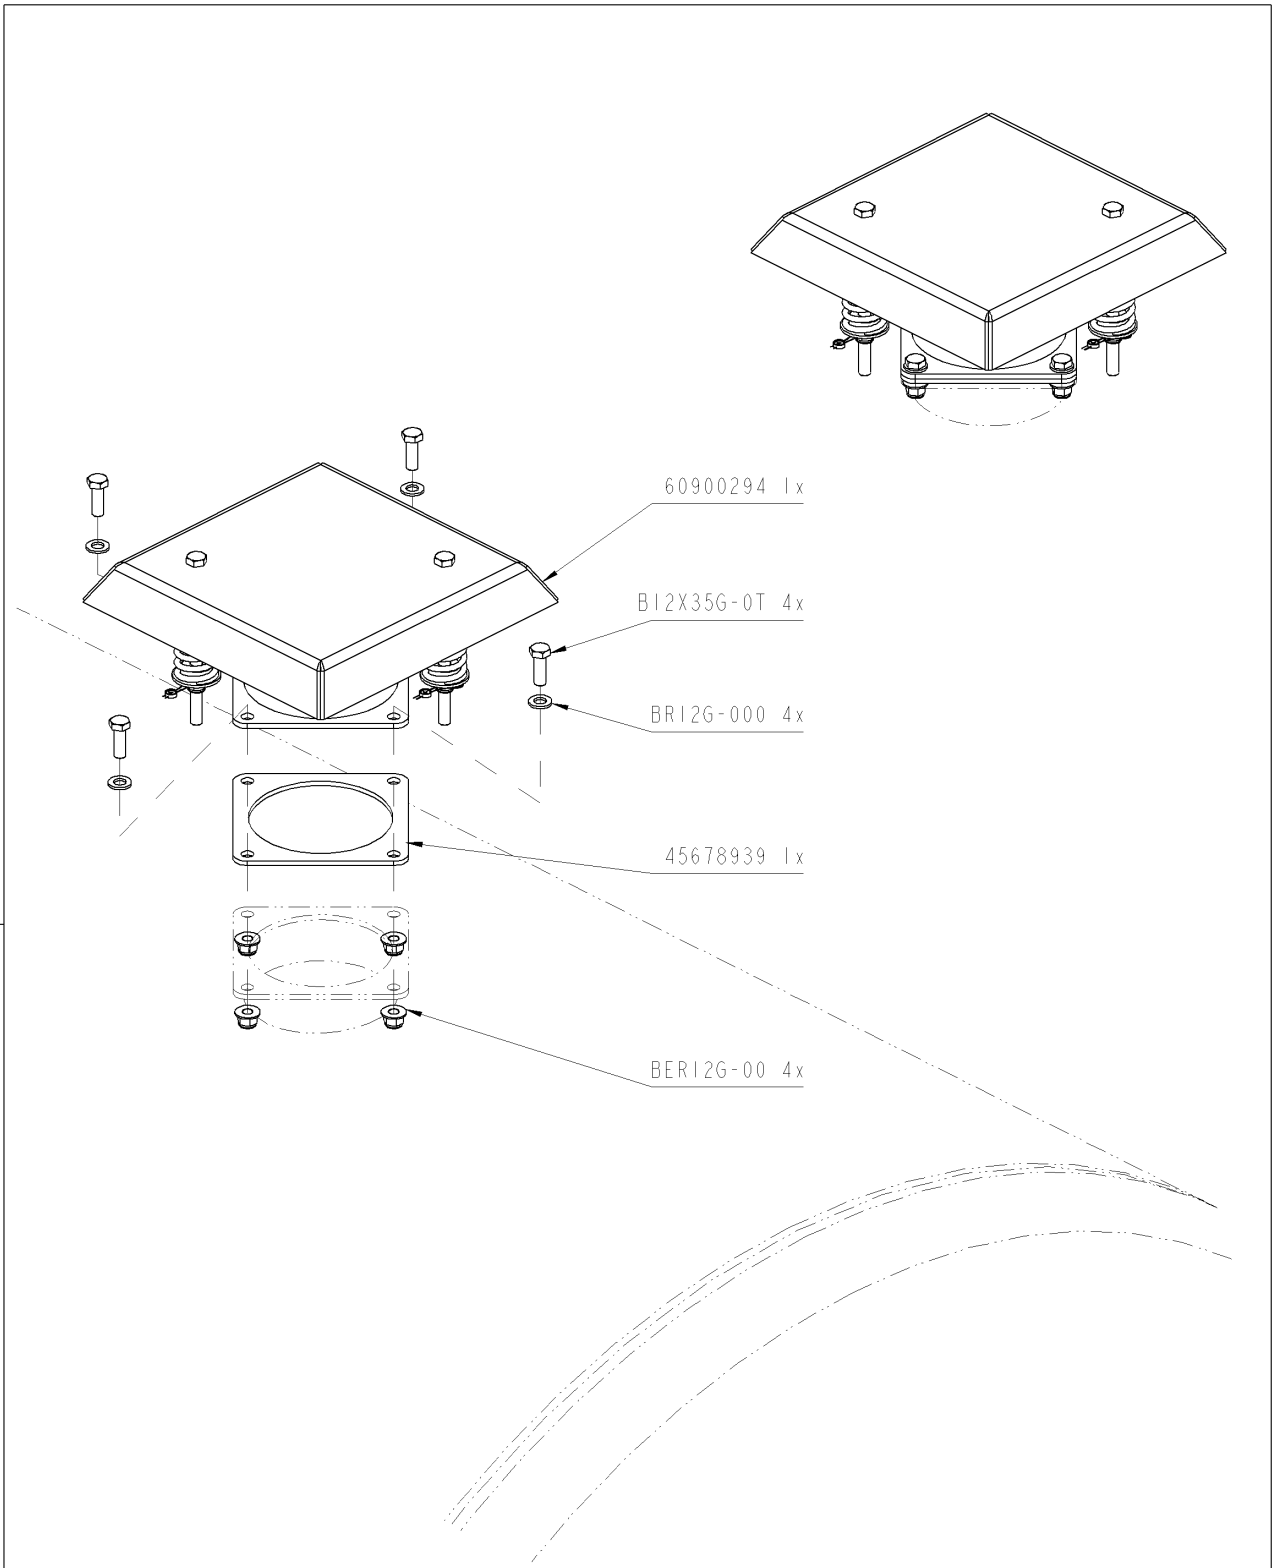

20286/180

EUROLINER 18000TRS Murray NZ

71504006

MTG SEC SURPRESSION 6 BOULON