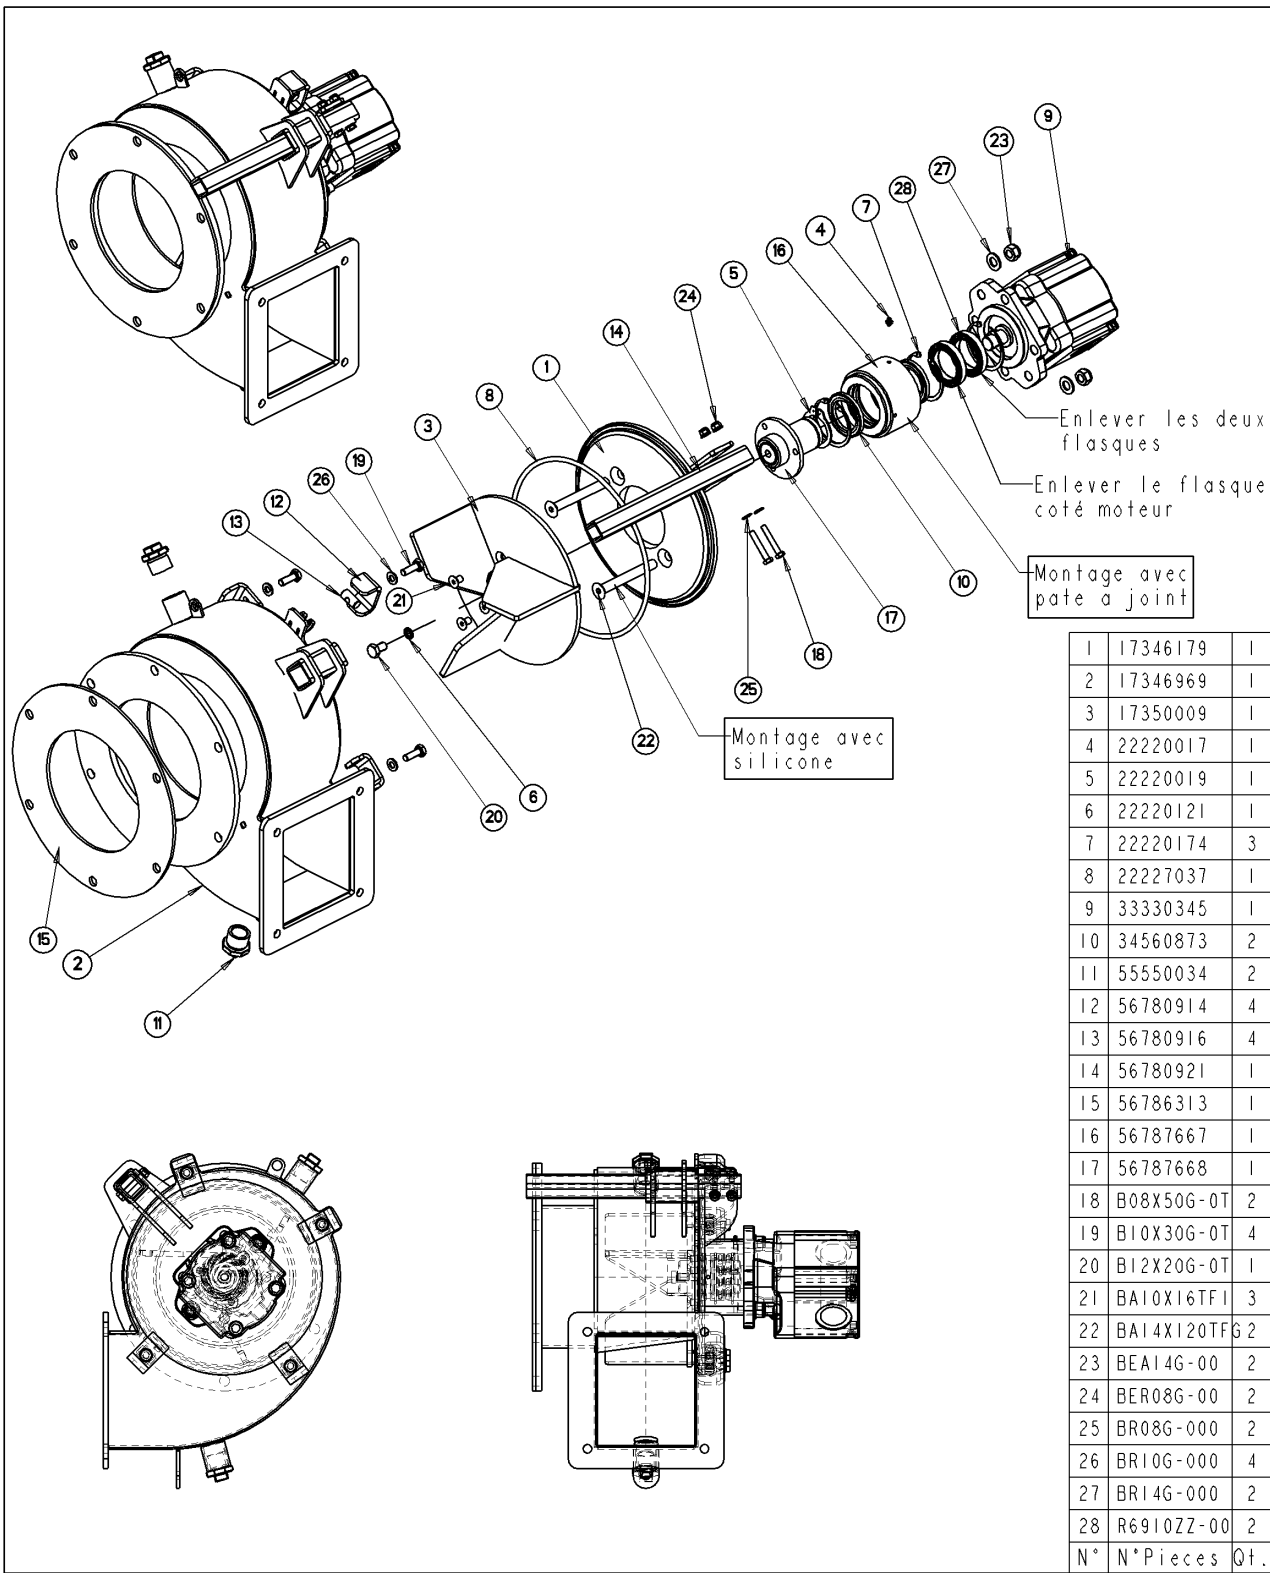

1	17346179	1
2	17346969	1
3	17350009	1
4	22220017	1
5	22220019	1
6	22220121	1
7	22220174	3
8	22227037	1
9	33330345	1
10	34560873	2
11	55550034	2
12	56780914	4
13	56780916	4
14	56780921	1
15	56786313	1
16	56787667	1
17	56787668	1
18	B08X50G-0T	2
19	B10X30G-0T	4
20	B12X20G-0T	1
21	BA10X16TF1	3
22	BA14X120TF6	2
23	BEA14G-00	2
24	BER08G-00	2
25	BR08G-000	2
26	BR10G-000	4
27	BR14G-000	2
28	R6910ZZ-00	2
N°	N° Pieces	Qt.

20286/180   **EUROLINER 18000TRS Murray NZ**

6060900255		TURBO REPL 8 PALIER JOINT
		TURBOFLER 8 LAGER DICHTUNG
		TURBO VULLER 8 LAGER PAKKING
		TURBO LLENADOR 8 COJINETE JUNTA

Ets **JOSKIN** S.A.   Rue de Wergifosse,39 -B 4630 SOUMAGNE   Belgium
© Tous droits réservés - Alle rechten voorbehouden - Alle Rechten vorbehalten - All rights reserved