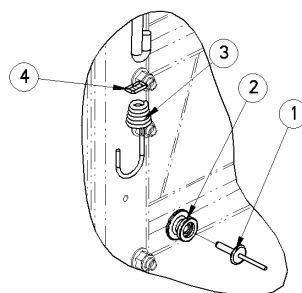

Les bouchons qui permettent de tendre la bache se fixent aux niveaux de la lere traverse (en partant du bas) à l'aide de vis autoforantes (fig.D). Répartir ces bouchons tous au long de cette traverse, la ou la corde de la bache tombe.

1	22220501	15
2	34569335	20
3	34569336	2
4	34569337	2
5	34569338-19M	
6	34569340	1
7	34569345	1
8	B10X1006-T	1
9	B5-5X25TRG	15
10	BE10G-000	2
11	BER10G-00	1
	N° N°Pieces	Qt.

BT01202/750

BETAILLERE RDS 750 Baudet CH

71603250

MTG BACHE 7M50

Ets **JOSKIN** S.A. Rue de Wergifosse,39 -B 4630 SOUMAGNE Belgique
© Tous droits réservés - Alle rechten voorbehouden - Alle Rechten vorbehalten - All rights reserved