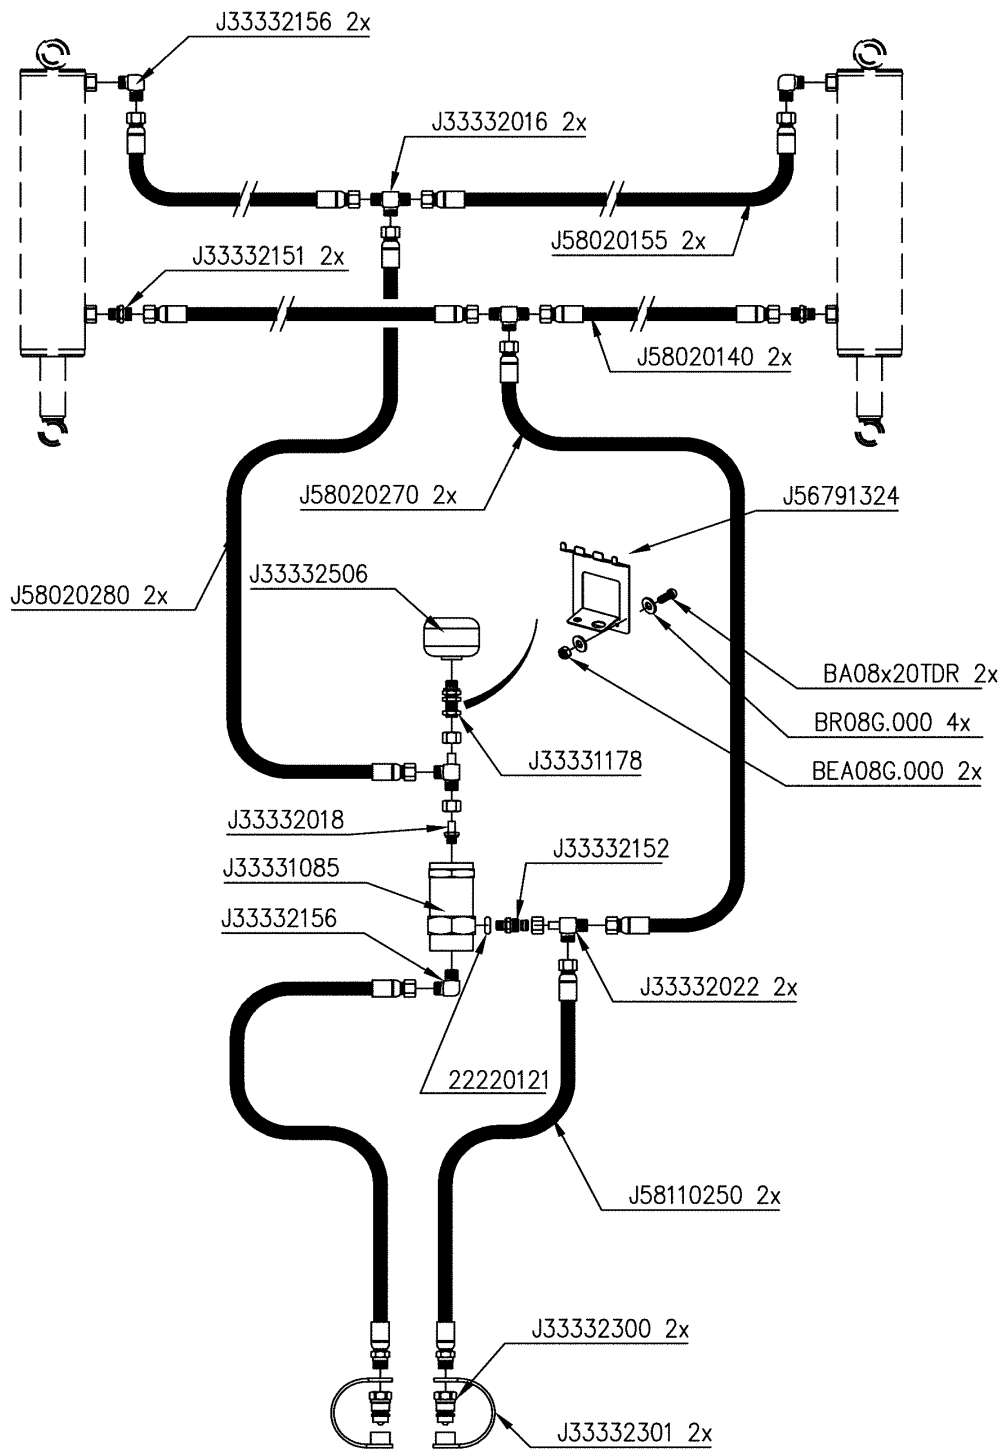

BT00221/600	BETAILLERE RDS 600 Bernet CH
71603017	.MTG SUSPENSION HYDR BETAIL 6M