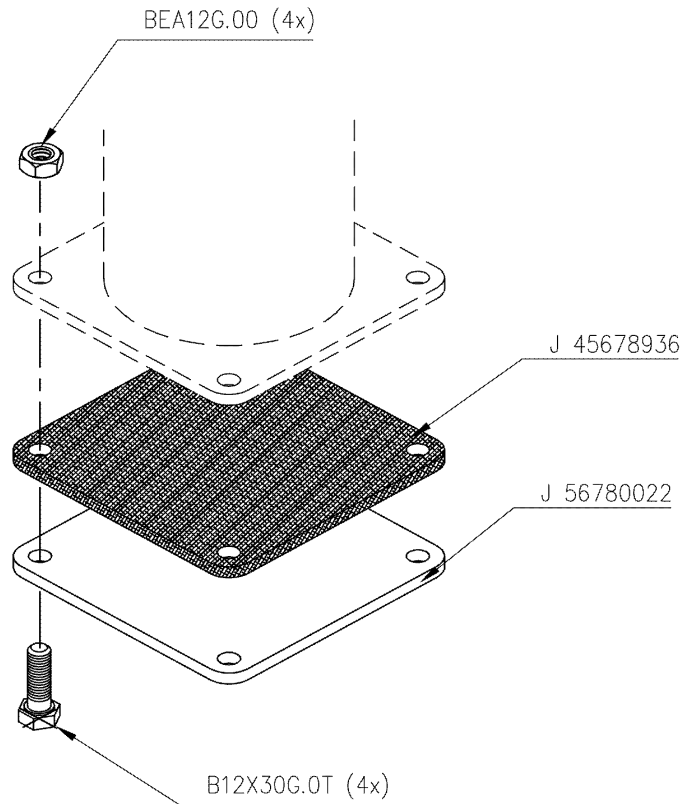

10751/060	DELTA	6000 MET Baudet	CH
71502001		OBTURATION D'ORIFICE D6"	
		Cap Ø6"	
		BOHRUNG D6"	
		SLUITING VAN UITLAAT D6"	

Ets **JOSKIN** S.A. Rue de Wergifosse,39 -B 4630 SOUMAGNE Belgique
© Tous droits réservés - Alle rechten voorbehouden - Alle Rechten vorbehalten - All rights reserved