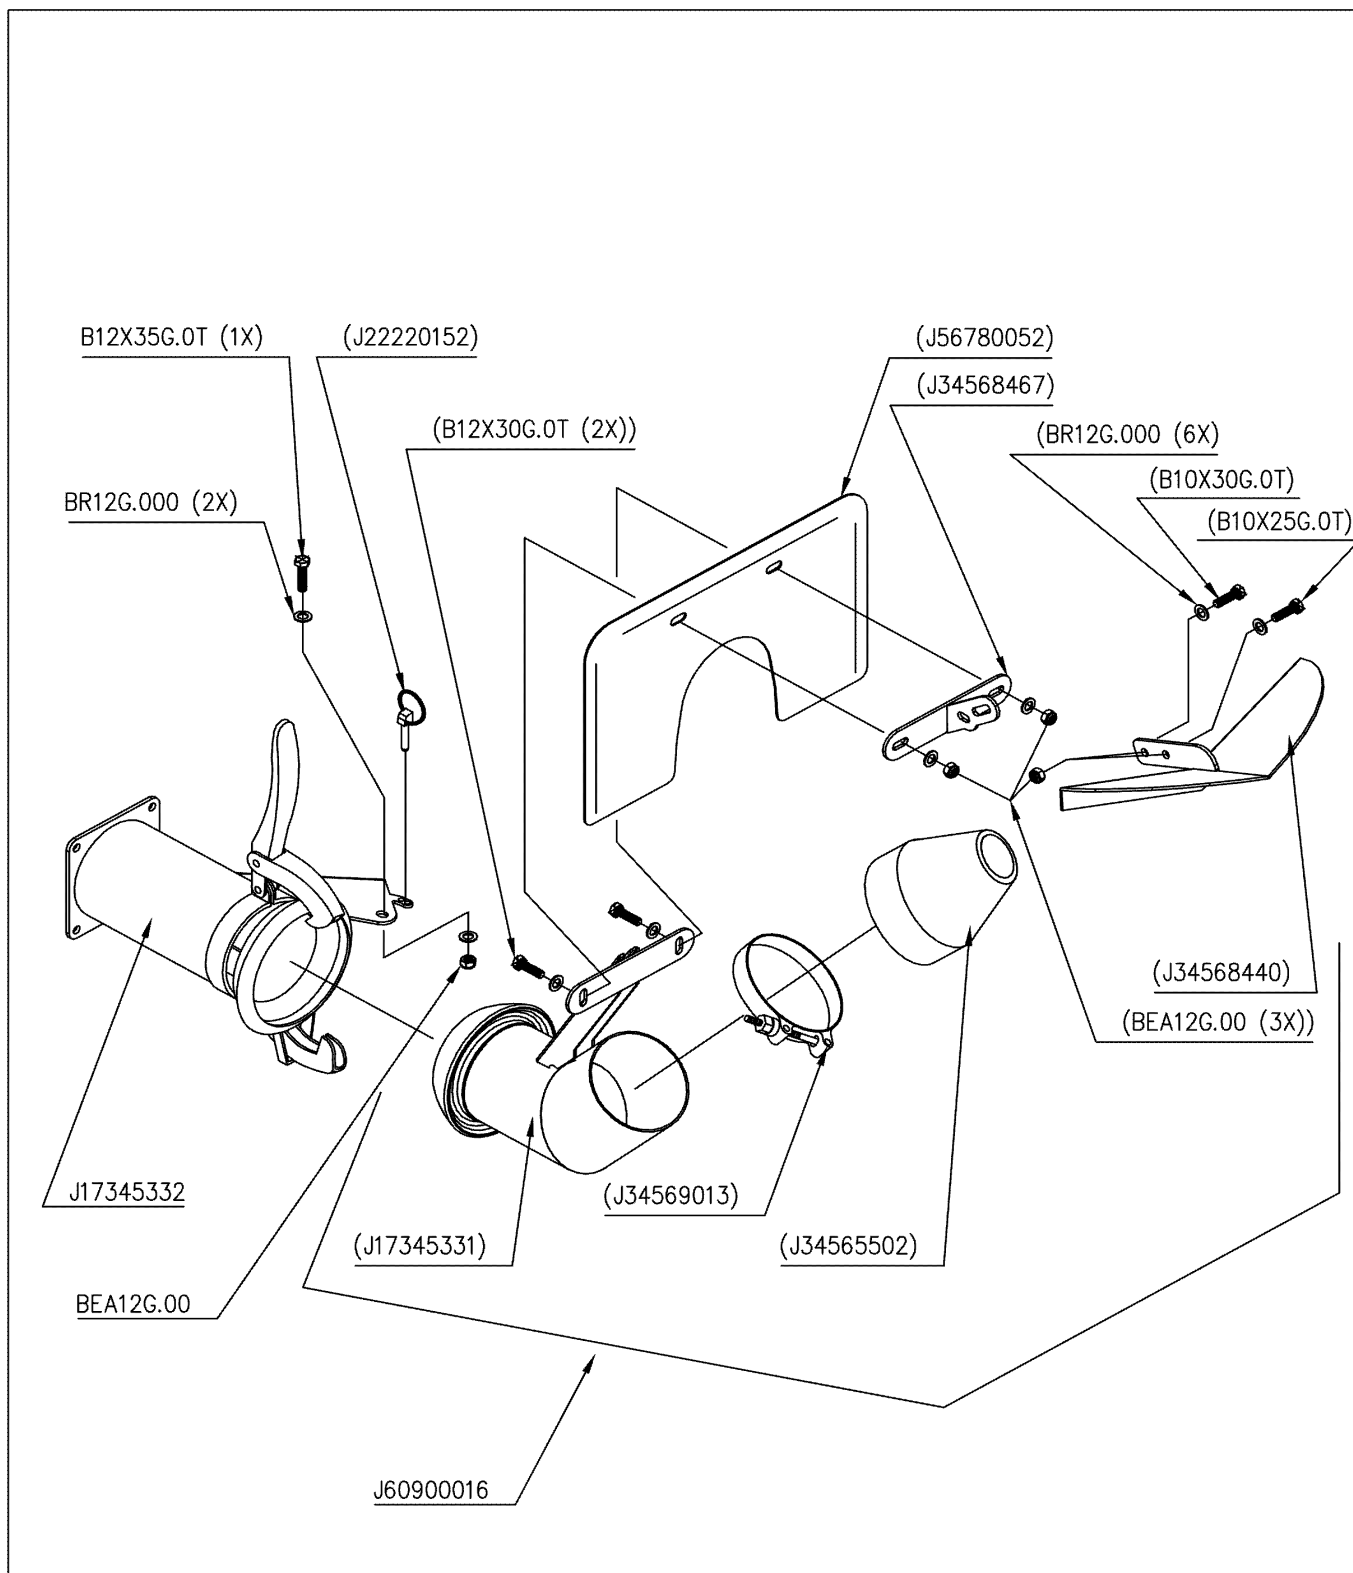

10751/060	DELTA	6000 MET Baudet CH
71501032		EPARP EXACT PERROT NV-MD

Ets **JOSKIN** S.A. Rue de Wergifosse,39 -B 4630 SOUMAGNE Belgique
© Tous droits réservés - Alle rechten voorbehouden - Alle Rechten vorbehalten - All rights reserved