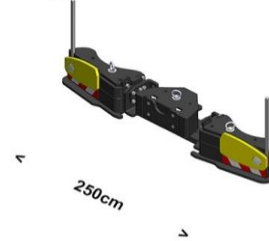

Weight - Line

1200

CHF 9'317.55