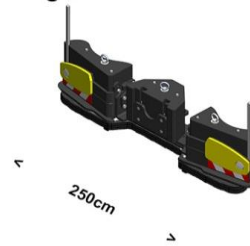

CHF 11'179.20

Weight - Line

2000

CHF 13'816.16

OPTIONS & spare parts

Tool-box

CHF 970.38

bumper-sticks

CHF 213.56

extra set adapters

90° / 100° / 105° / 110° / 115° / 120°/110°backwards

CHF 324.00