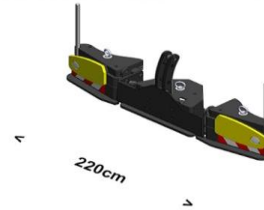

CHF 5'589.60

HEAVY 3 - line

BL750

CHF 6'522.75

BL750EXTRA
 toolbox
 CHF 6'987.00

HEAVY 3 - line

BL1000

CHF 8'152.27