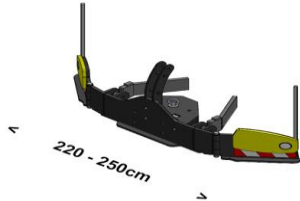

CAT.2/3

Fronthitch - Line 250 CHF 3'069.90

Fronthitch - Line tool-box CHF 4'117.92

Fronthitch - Line 500 CHF 4'308.26

UNI - line 250 CHF 3'069.90

red & white reflectors

Robert Aebi Landtechnik AG
 Riedthofstrasse 100
 8105 Regensdorf - Switzerland
parts@robert-aebi.com