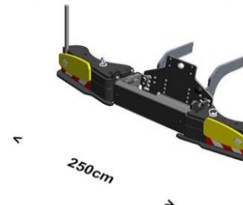

CHF 5'900.65

John Deere 6R/6M
 6 cyl

250cm

FIX - Line

WL1000

CHF 8'848.65

John Deere 6R/6M
 6 cyl

250cm