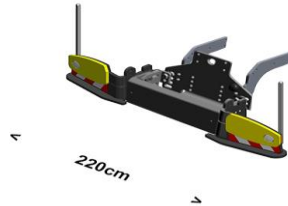

220cm

FIX - Line

BL850

CHF 7'920.15

John Deere 6R/6M
 4 cyl
 6 cyl

220cm

FIX - Line

WL500