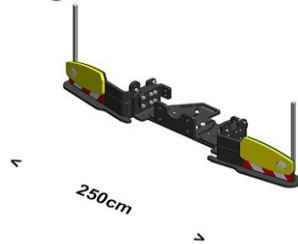

Weight-line series

Weight - Line

400

CHF 4'814.30