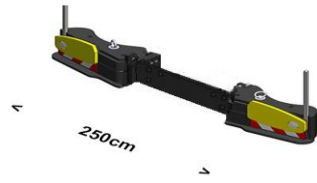

John Deere 8R
 no linkage

250cm

FIX - line 8R NL

WL900

CHF 8'848.65

John Deere 8R
 no linkage

250cm

FIX - line 8R NL