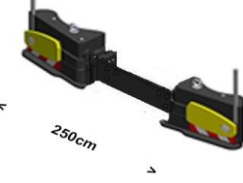

Robert Aebi Landtechnik AG
Riedthofstrasse 100
8105 Regensdorf - Switzerland
parts@robert-aebi.com

Tel +41 (0) 0840 00 44 00

AGRIBUMPER.com

Preisliste 20.07.2021

JOHN DEERE FIX-line series

FIX - Line

BL450

CHF 5'510.68

John Deere 6R/6M
4 cyl
6 cyl

220cm

FIX - Line

BL850

CHF 7'920.15

John Deere 6R/6M
4 cyl
6 cyl

220cm

FIX - Line

WL500

CHF 5'900.65

John Deere 6R/6M
6 cyl

250cm

FIX - Line

WL1000

CHF 8'848.65

John Deere 6R/6M
6 cyl

250cm

FIX - Line

WL1400

CHF 8'520.19

John Deere 6R/6M
6 cyl

250cm

FIX - line 8R NL

WL400

CHF 5'900.65

John Deere 8R
no linkage

250cm

FIX - line 8R NL

WL900

CHF 8'848.65

John Deere 8R
no linkage

250cm

FIX - line 8R NL

WL1400

CHF 8'520.19

John Deere 8R
no linkage

250cm