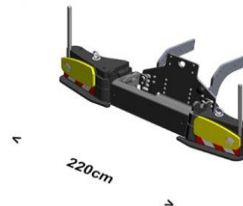

220cm

FIX - Line

BL850

CHF 7'920.15

John Deere 6R/6M
 4 cyl
 6 cyl

220cm

FIX - Line

WL500