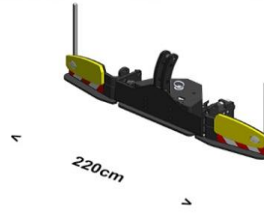

Robert Aebi Landtechnik AG
Riedthofstrasse 100
8105 Regensdorf - Switzerland
parts@robert-aebi.com

Tel +41 (0) 0840 00 44 00

AGRIBUMPER.com

Preisliste 20.07.2021

HEAVY 3 - line series

3-point Cat 3.linkage

HEAVY 3 - line

BL350

CHF 4'192.20

BL350EXTRA
toolbox
CHF 2'999.00

HEAVY 3 - line

BL600

CHF 5'589.60

HEAVY 3 - line

BL750

CHF 6'522.75

BL750EXTRA
toolbox
CHF 6'987.00

HEAVY 3 - line

BL1000

CHF 8'152.27

HEAVY 3 - line

WL400

CHF 4'735.38

WL400EXTRA
toolbox
CHF 5'278.55

HEAVY 3 - line

WL700

CHF 6'211.70

HEAVY 3 - line

WL900

CHF 7'609.10

WL900EXTRA
toolbox
CHF 8'073.35

HEAVY 3 - line

WL1200

CHF 9'159.70

WL1400
CHF 9'470.75

WL1600
CHF 11'332.40