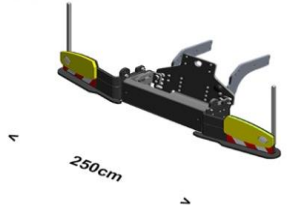

250cm

FIX - Line

WL1000

CHF 8'848.65

John Deere 6R/6M
6 cyl