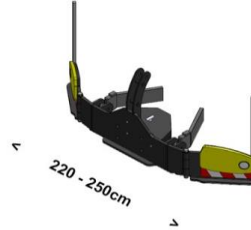

Fronthitch - Line tool-box CHF 4'117.92