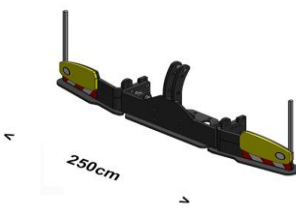

HEAVY 3 - line

WL400

CHF 4'735.38

WL400EXTRA
toolbox
CHF 5'278.55

HEAVY 3 - line

WL700

CHF 6'211.70