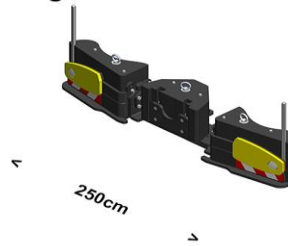

CHF 9'702.88

Weight - Line

1600