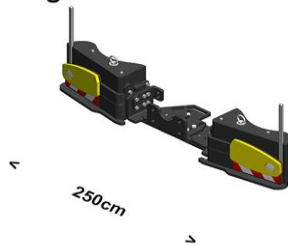

Weight-line series

Weight - Line

1400