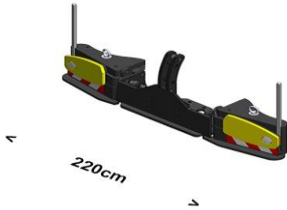

HEAVY 3 - line

BL750

CHF 6'522.75

BL750EXTRA
toolbox
CHF 6'987.00

HEAVY 3 - line

BL1000

CHF 8'152.27