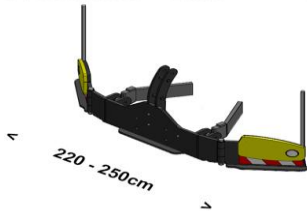

Fronthitch-line series

CAT.2/3

Fronthitch - Line 250 CHF 3'069.90