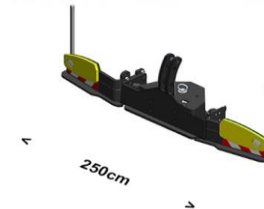

HEAVY 3 - line

WL400

CHF 4'735.38

WL400EXTRA
 toolbox
 CHF 5'278.55

HEAVY 3 - line

WL700

CHF 6'211.70

HEAVY 3 - line