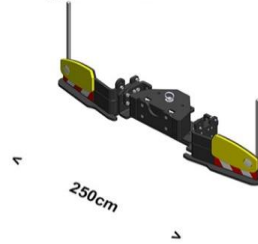

Weight - Line

400

CHF 4'814.30

Weight - Line

700

CHF 6'364.90

Weight - Line

900