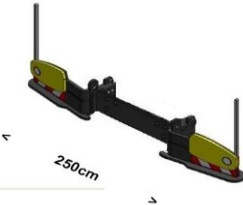

John Deere 8R
 no linkage

250cm

FIX - line 8R NL

WL900

CHF 8'848.65

John Deere 8R
 no linkage

250cm

FIX - line 8R NL