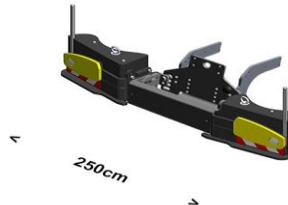

250cm

FIX - line 8R NL

WL400

CHF 5'900.65

John Deere 8R
no linkage