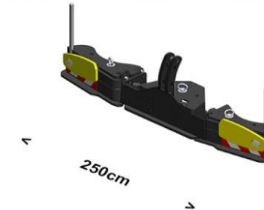

WL900

CHF 7'609.10

WL900EXTRA
 toolbox
 CHF 8'073.35

HEAVY 3 - line

WL1200

CHF 9'159.70

WL1400
 CHF 9'470.75

WL1600
 CHF 11'332.40