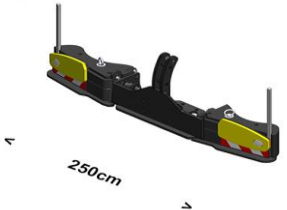

HEAVY 3 - line

WL900

CHF 7'609.10

WL900EXTRA
toolbox
CHF 8'073.35

HEAVY 3 - line

WL1200

CHF 9'159.70