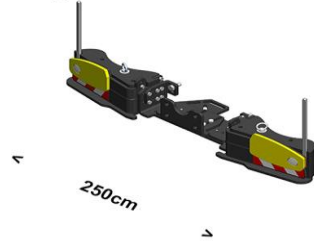

Weight - Line

900

CHF 7'762.30